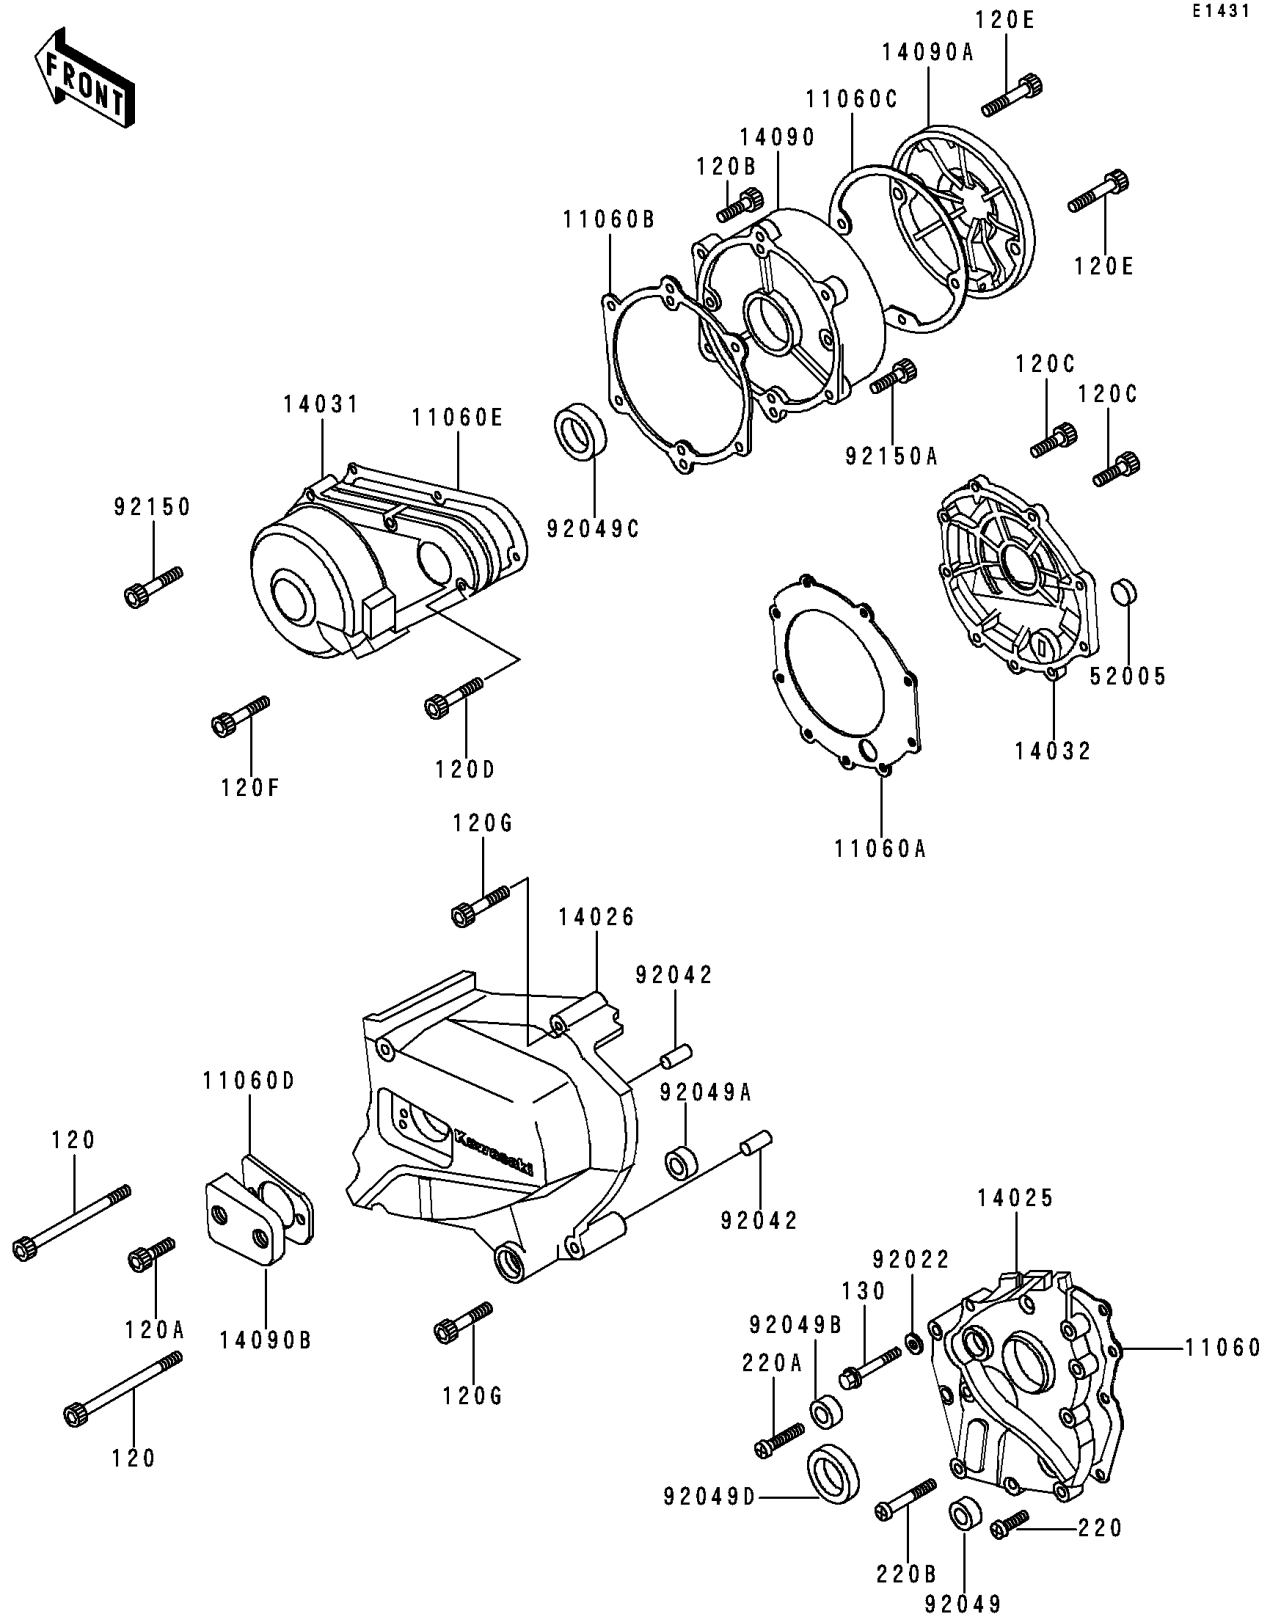

1996 Police 1000

PARTS DIAGRAM

Engine Cover(s)

E1431

1996 Police 1000

PARTS LIST

Engine Cover(s)

ITEM NAME

PART NUMBER

QUANTITY
