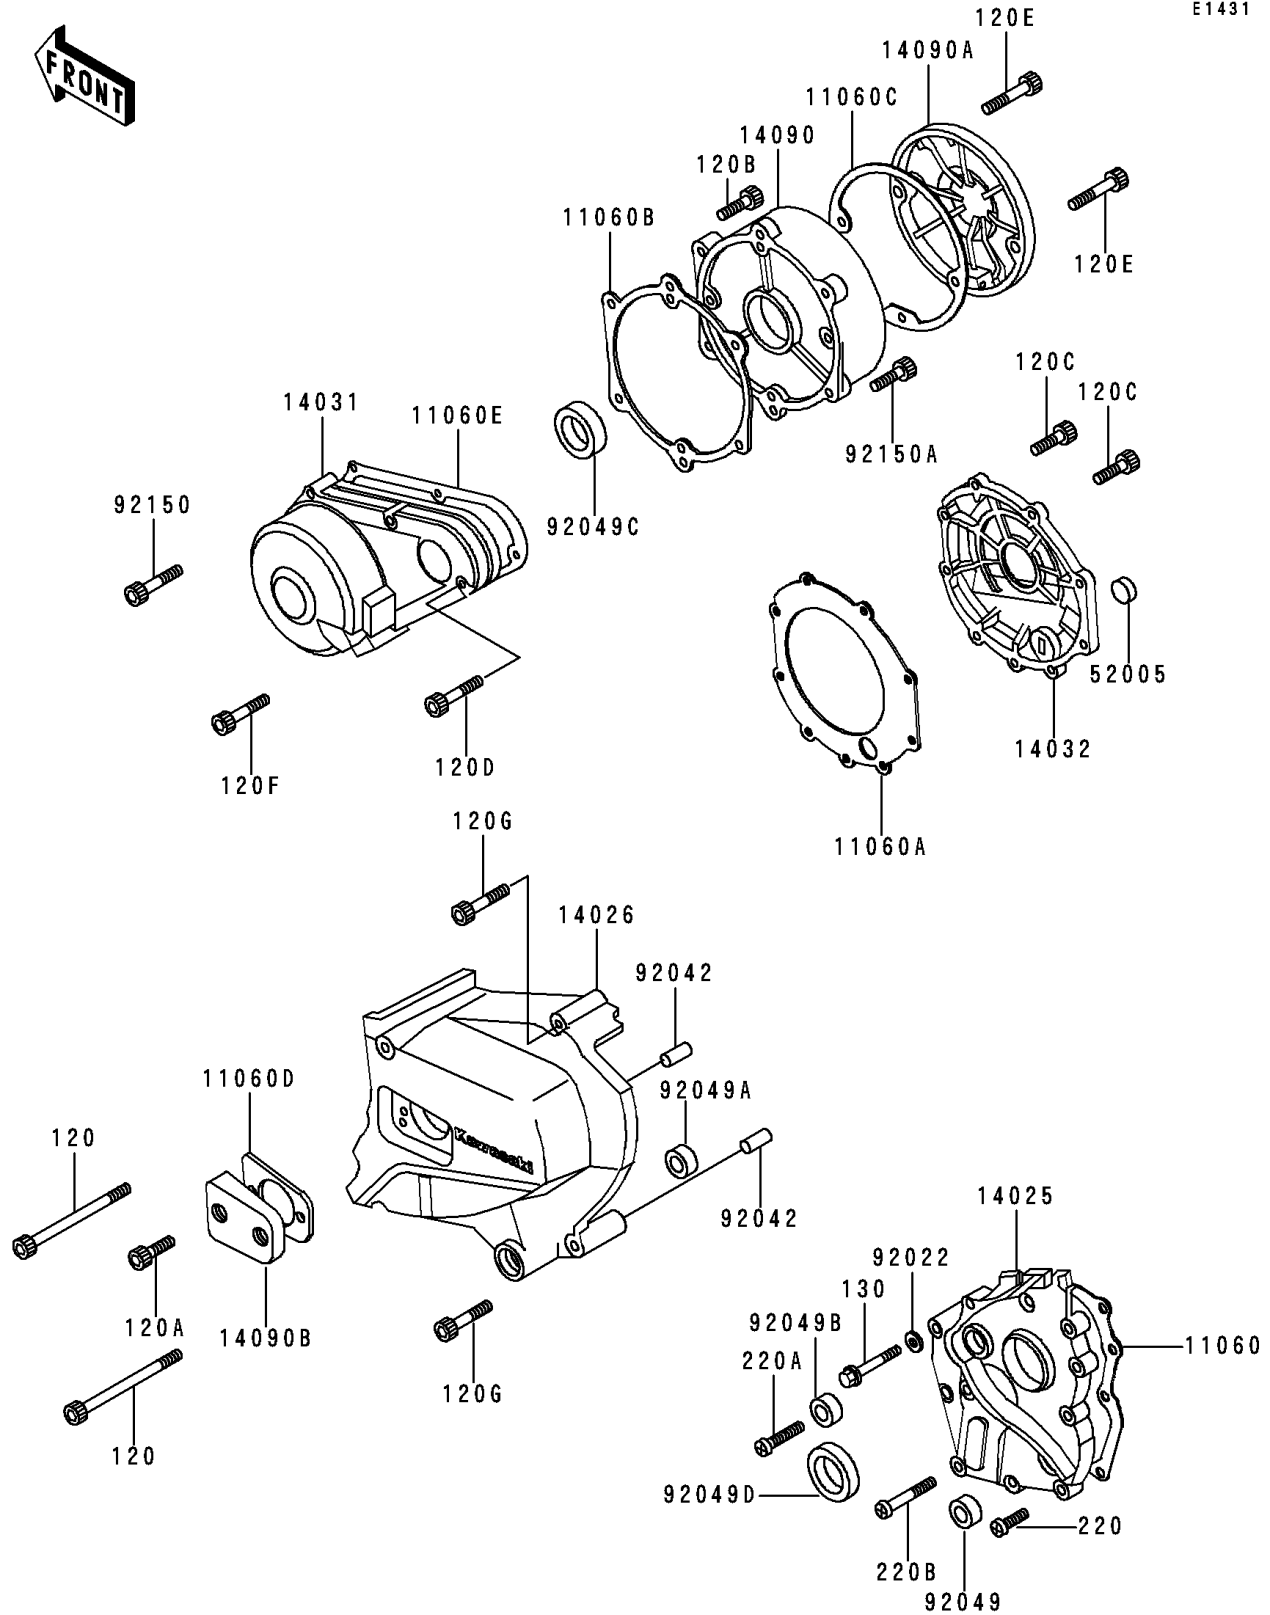

1998 Police 1000

PARTS DIAGRAM

Engine Cover(s)

E1431

1998 Police 1000

PARTS LIST

Engine Cover(s)

ITEM NAME

PART NUMBER

QUANTITY
