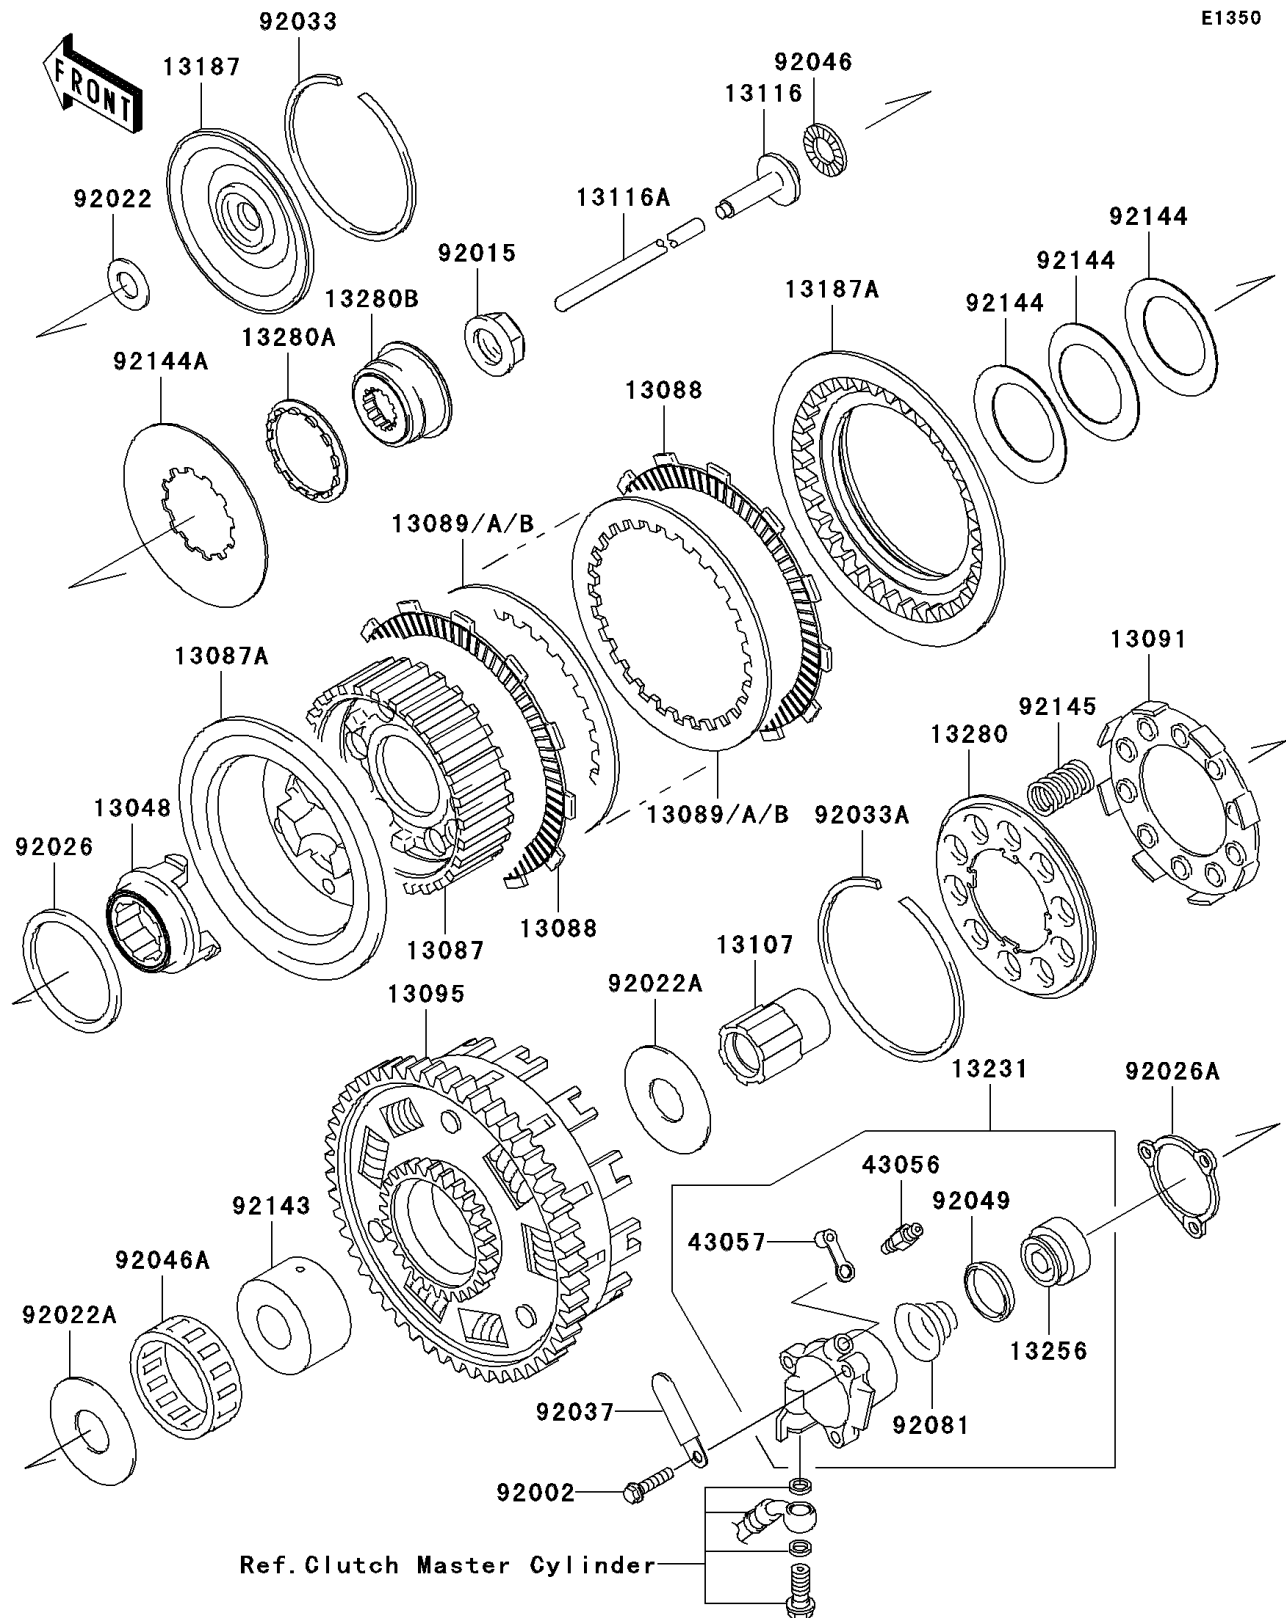

2008 Vulcan® 1600 Classic

PARTS DIAGRAM

Clutch

2008 Vulcan® 1600 Classic

PARTS LIST

Clutch

ITEM NAME

PART NUMBER

QUANTITY
