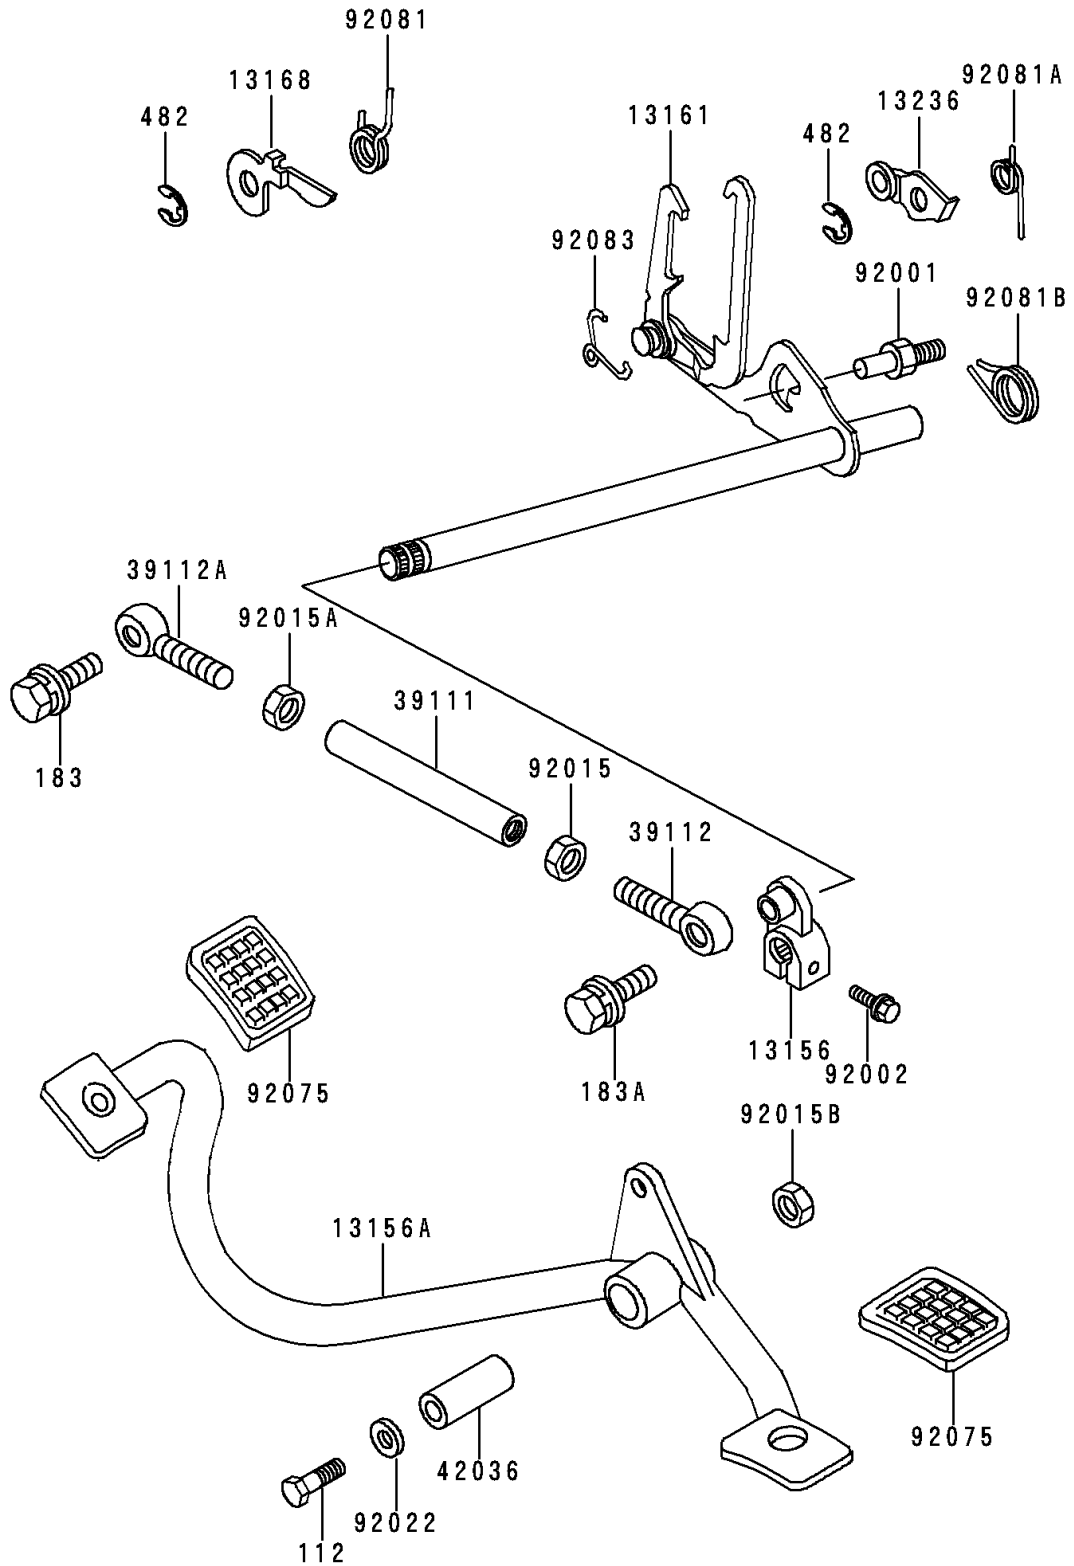

1996 Police 1000

PARTS DIAGRAM

Gear Change Mechanism

E1370

1996 Police 1000

PARTS LIST

Gear Change Mechanism

ITEM NAME

PART NUMBER

QUANTITY
