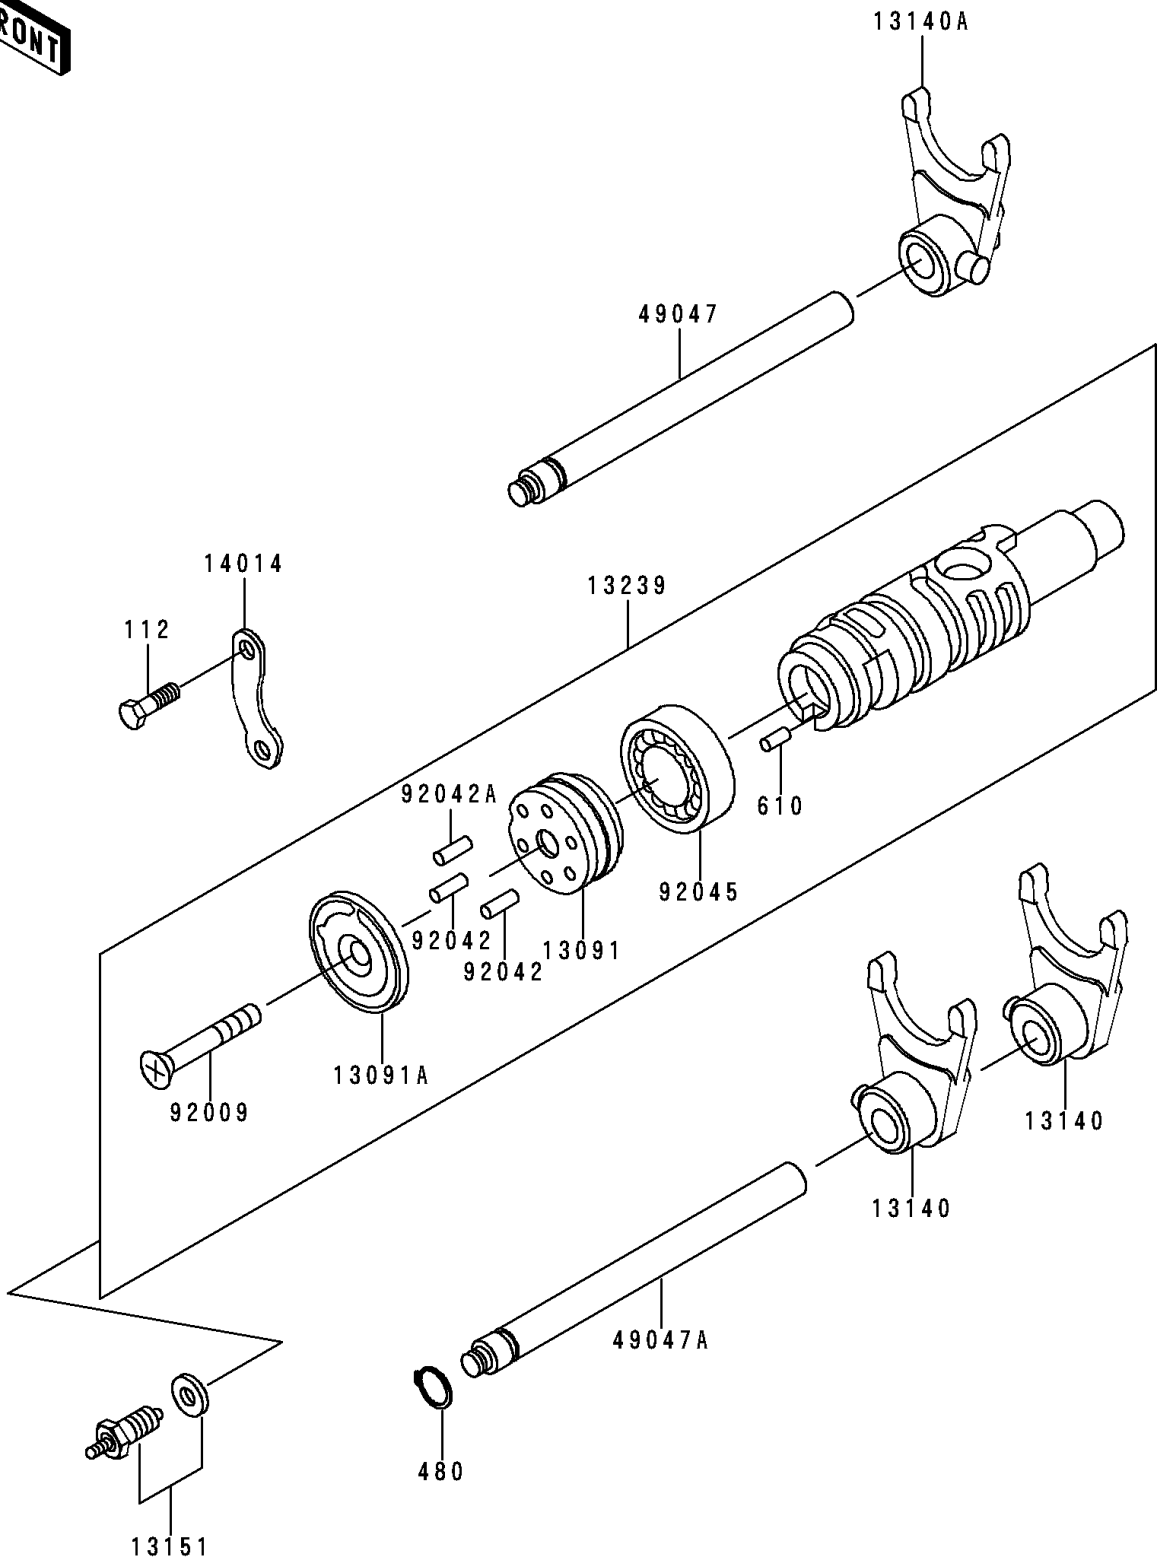

1997 Police 1000

PARTS DIAGRAM

Gear Change Drum/Shift Fork(s)

E1362

1997 Police 1000

PARTS LIST

Gear Change Drum/Shift Fork(s)

ITEM NAME

PART NUMBER

QUANTITY
