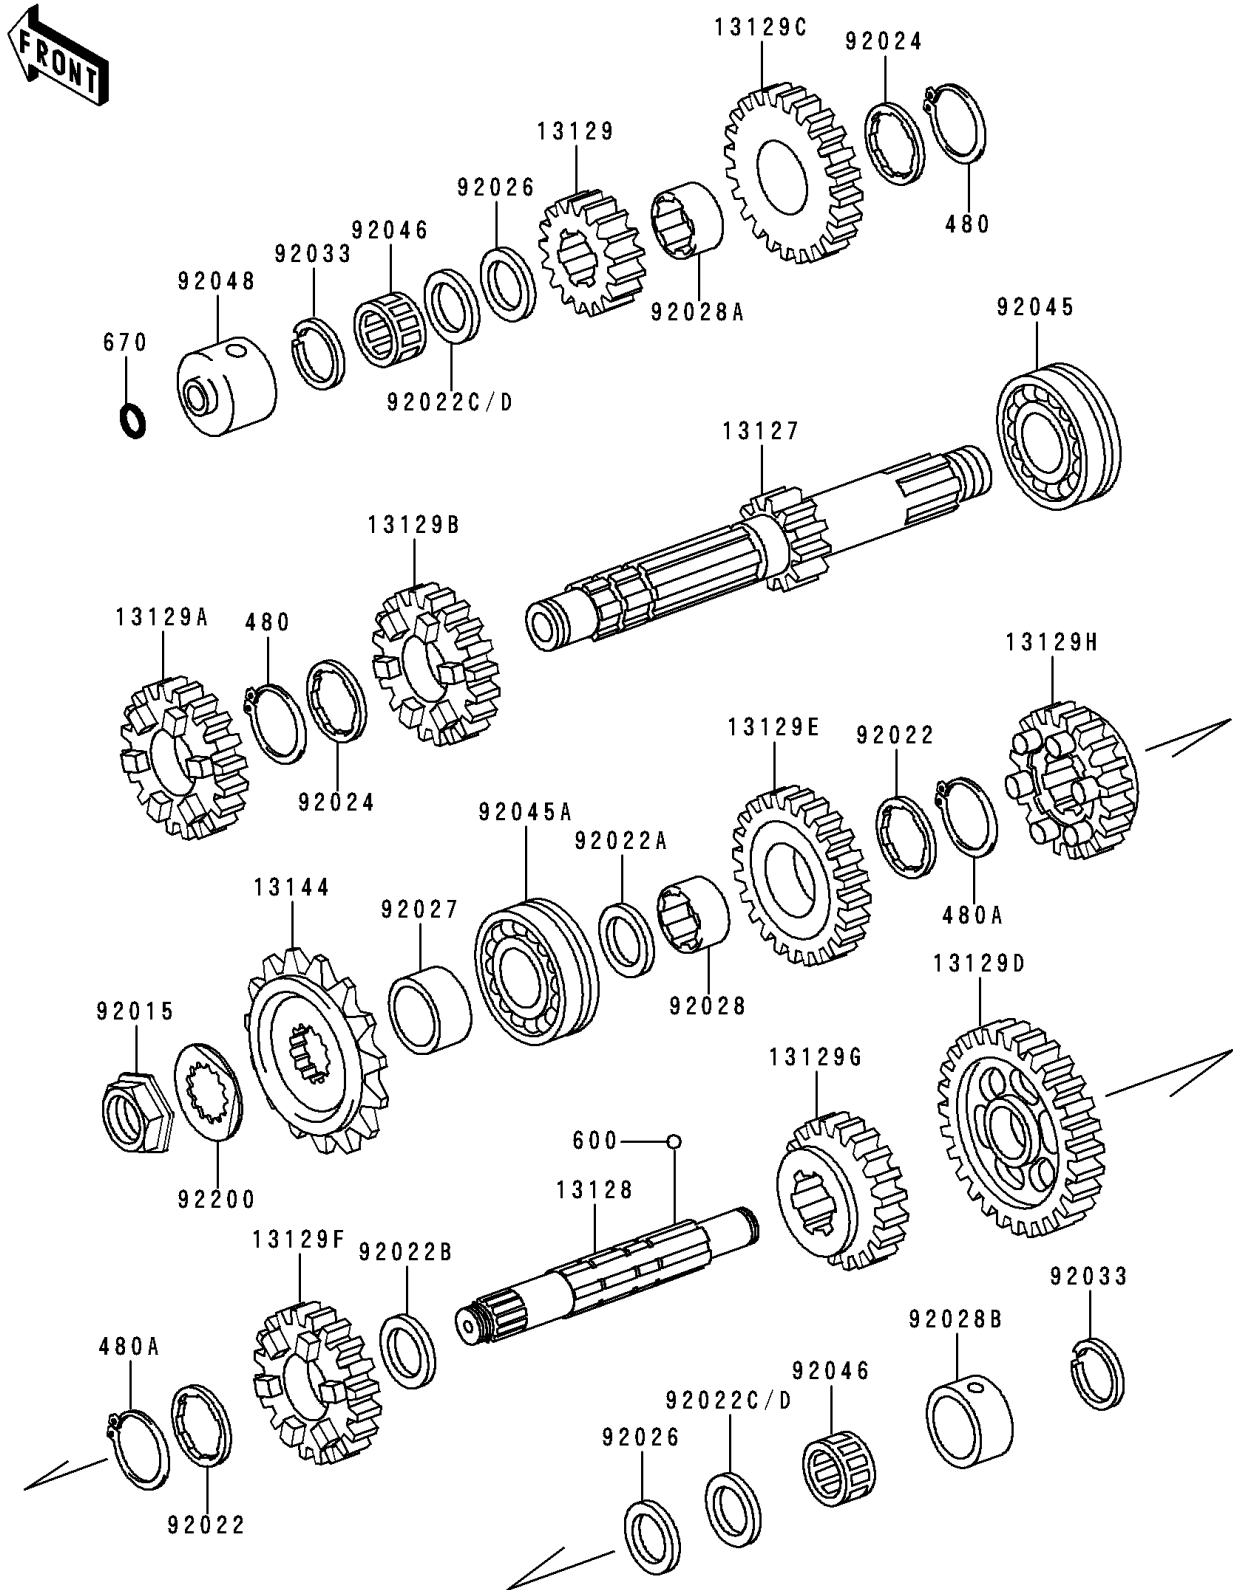

1996 Police 1000

PARTS DIAGRAM

Transmission

E1361

1996 Police 1000

PARTS LIST

Transmission

ITEM NAME

PART NUMBER

QUANTITY
