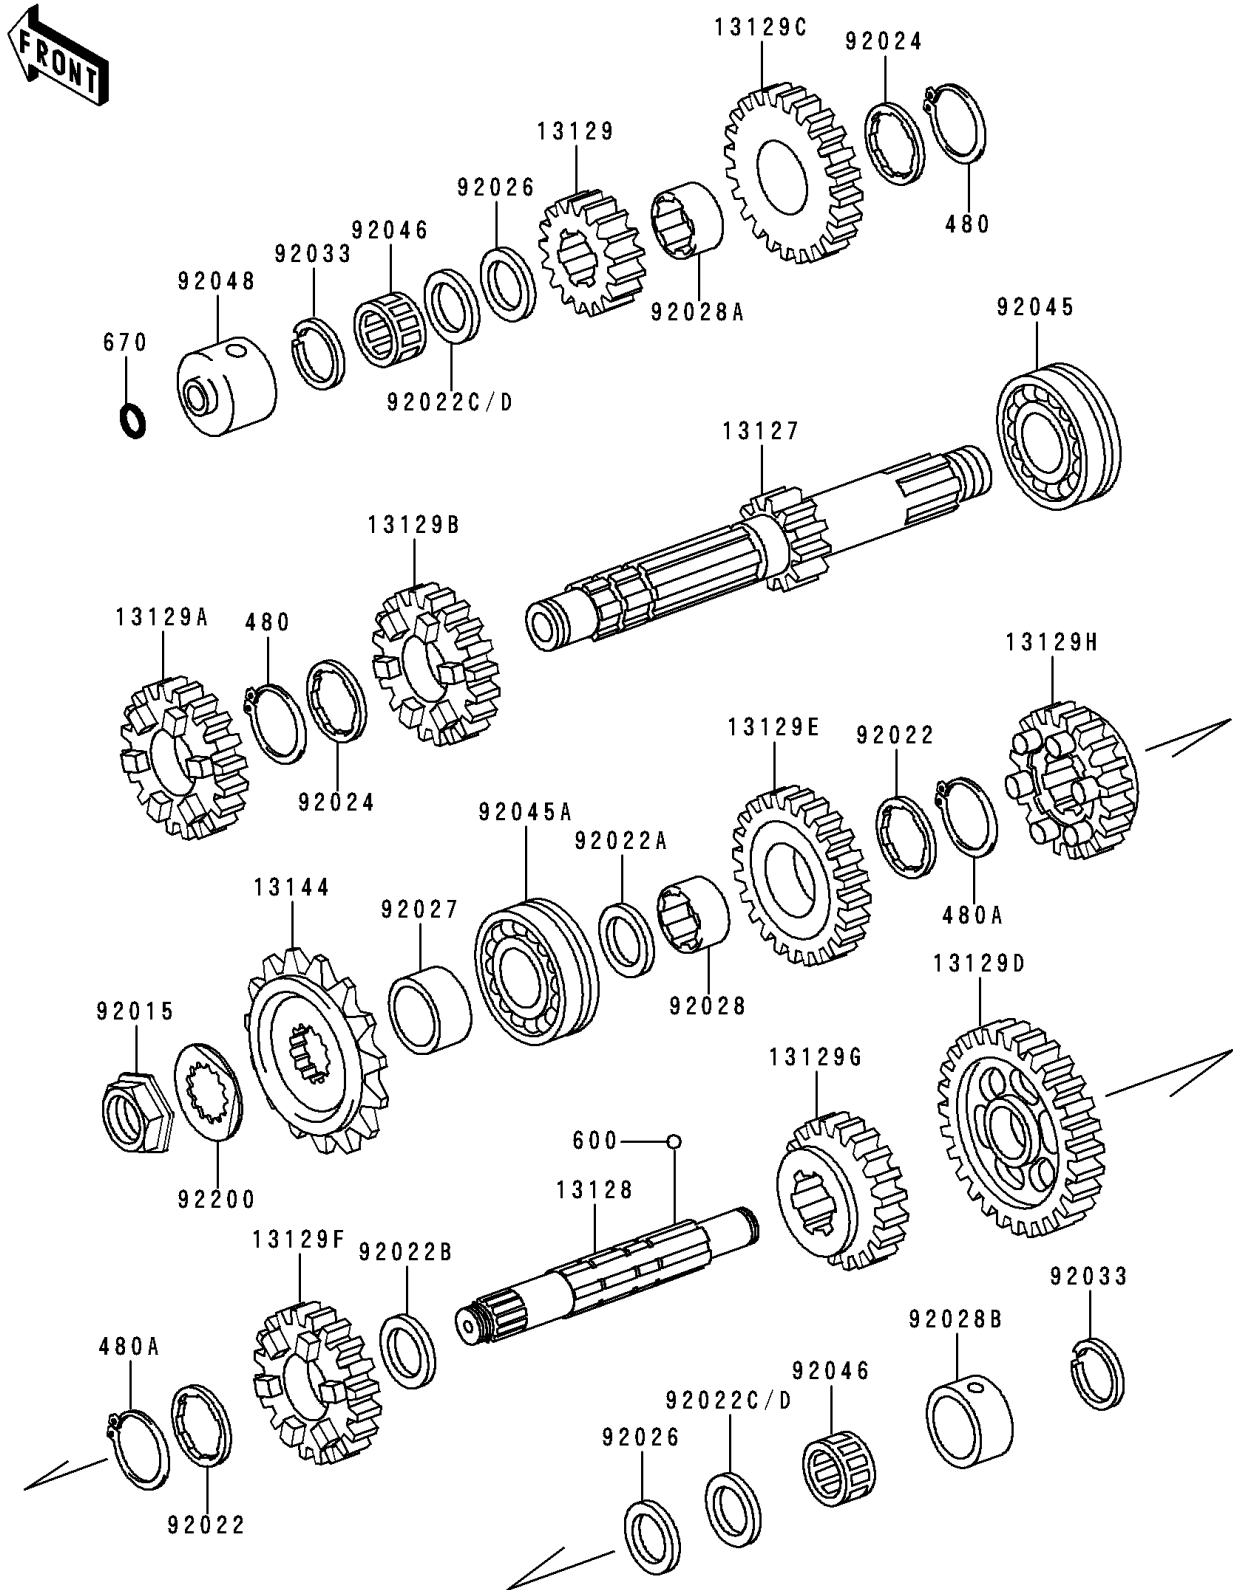

1997 Police 1000

PARTS DIAGRAM

Transmission

E1361

1997 Police 1000

PARTS LIST

Transmission

ITEM NAME

PART NUMBER

QUANTITY
