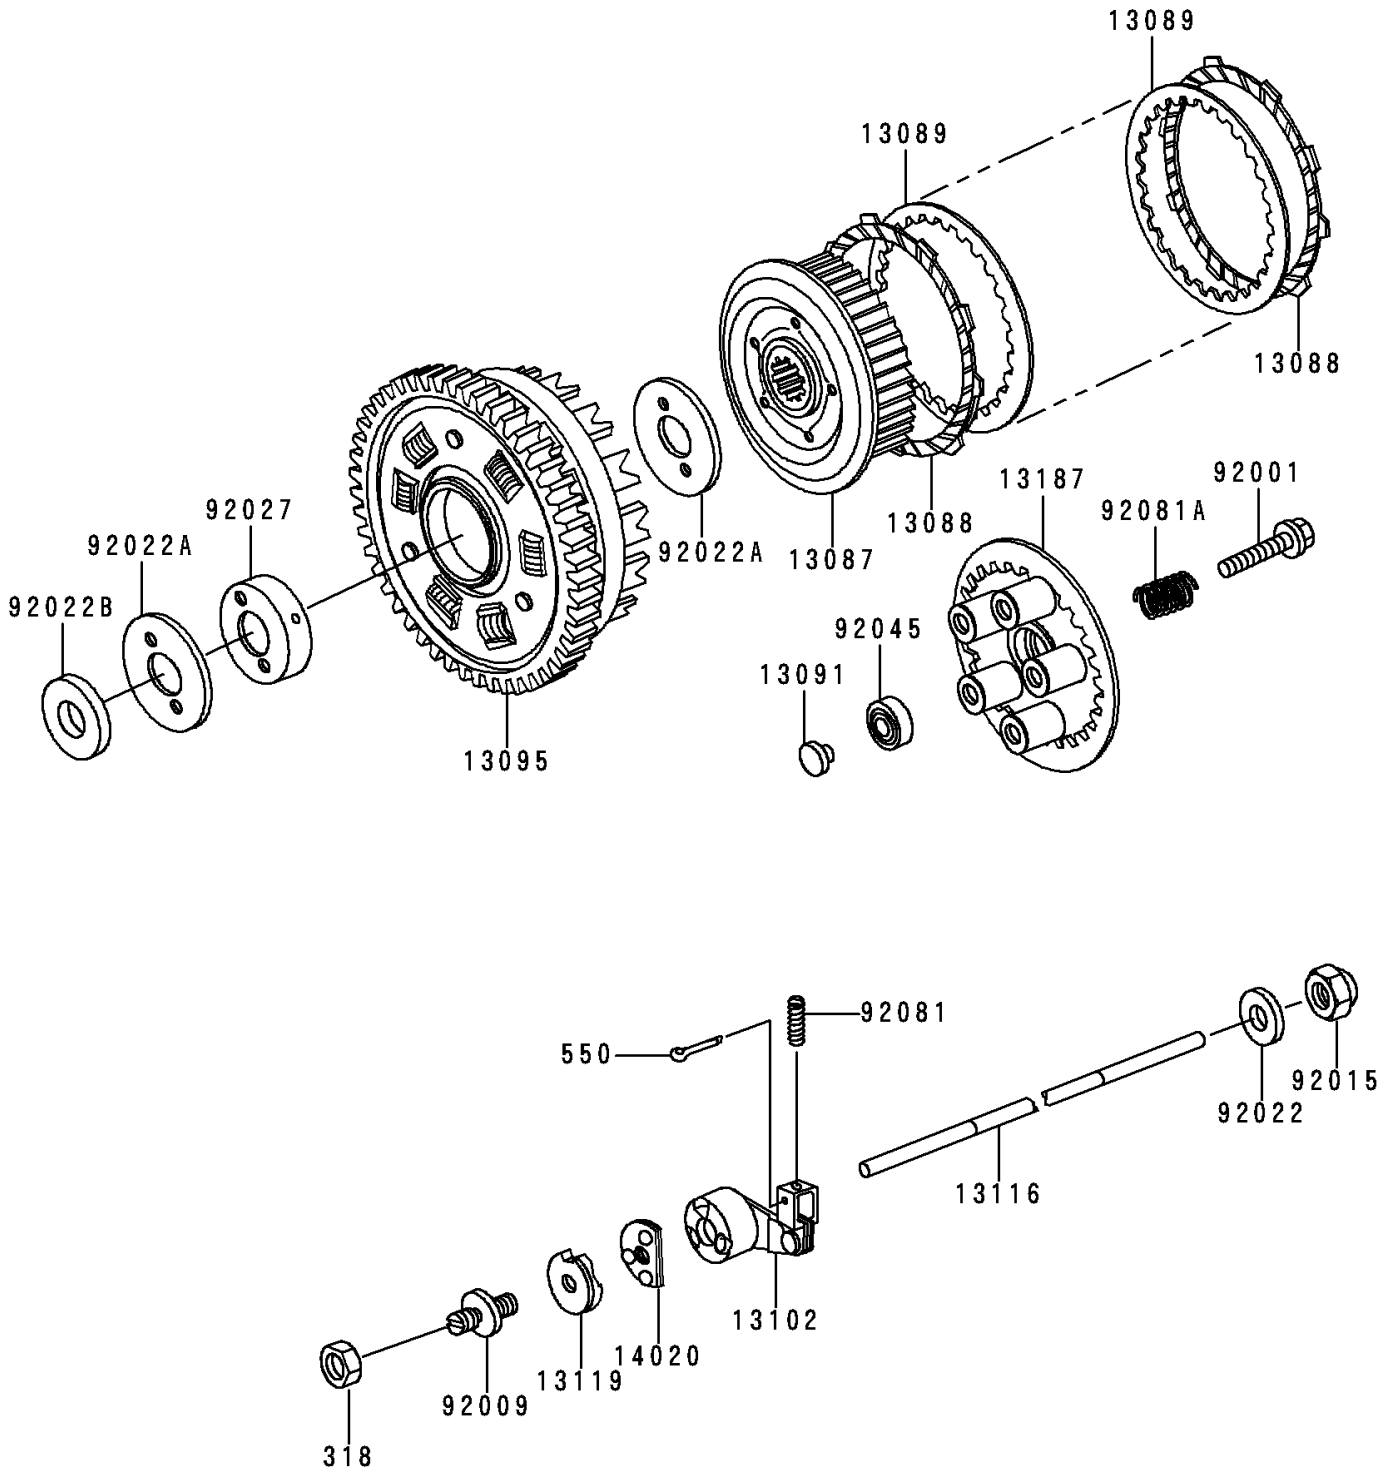

1996 Police 1000

PARTS DIAGRAM

Clutch

E1350

1996 Police 1000

PARTS LIST

Clutch

ITEM NAME

PART NUMBER

QUANTITY
