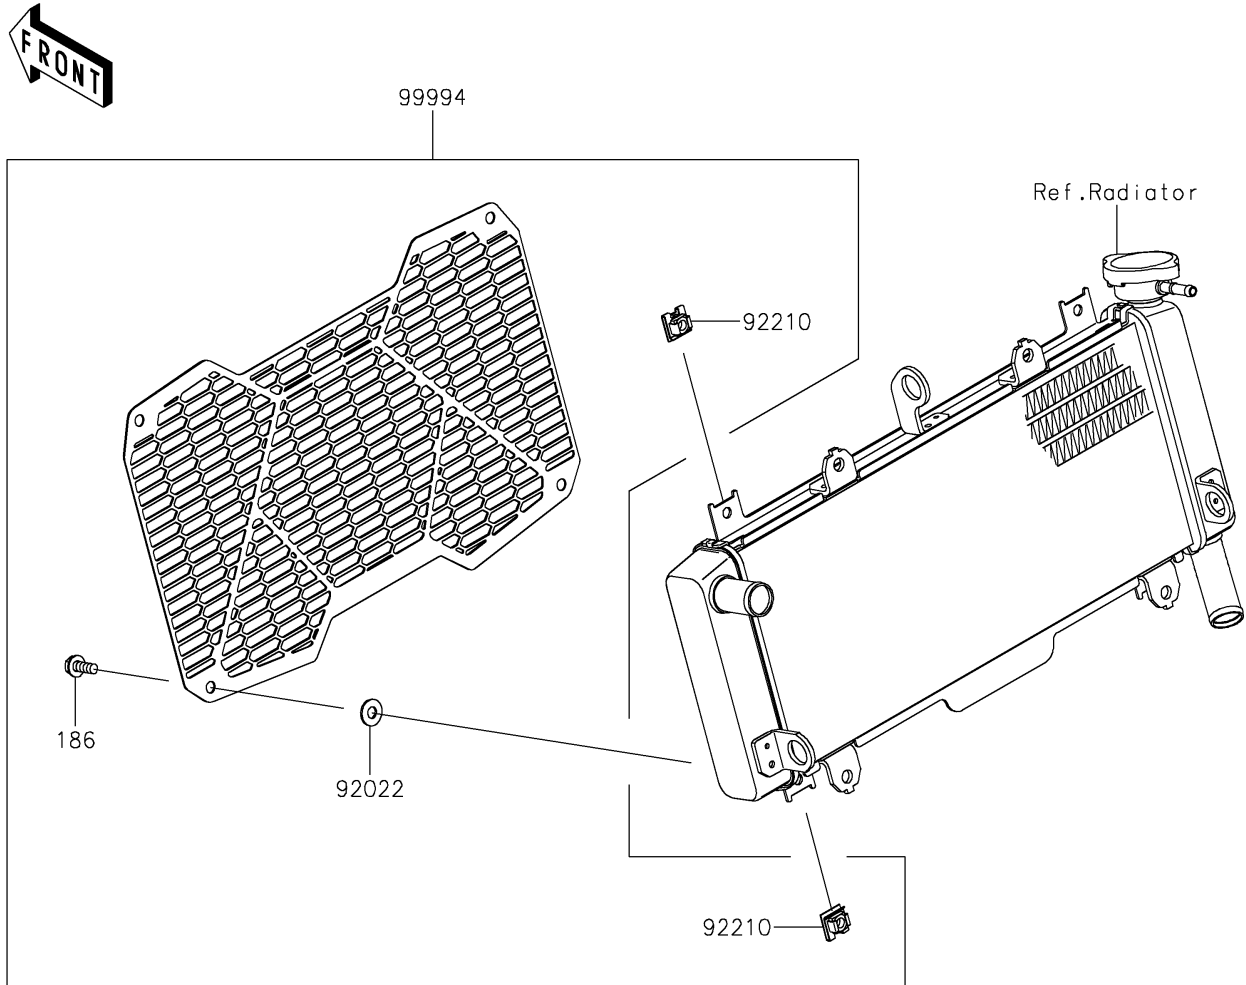

## PARTS DIAGRAM

### Accessory(Radiator Screen and Cap)

F2910

Ref. Engine Cover(s)

## PARTS LIST

### Accessory(Radiator Screen and Cap)

ITEM NAME	PART NUMBER	QUANTITY
WASHER,7X16X1.2 (Ref # 92022)	92022-024	4
NUT,CLIP,6MM (Ref # 92210)	92210-0867	4
KIT-ACCESSORY,RADIATOR SCREEN (Ref # 99994)	99994-0795	1
KIT-ACC,OIL FILLER CAP,WHITE (Ref # 99994A)	99994-1018	1
KIT-ACC,OIL FILLER CAP,BLACK (Ref # 99994B)	99994-1229	1
KIT-ACC,OIL FILLER CAP,GOLD (Ref # 99994C)	99994-1245	1
BOLT-UPSET-WP (Ref # 186)	186BA0616	4
O RING,20MM (Ref # 670)	670B2020	1