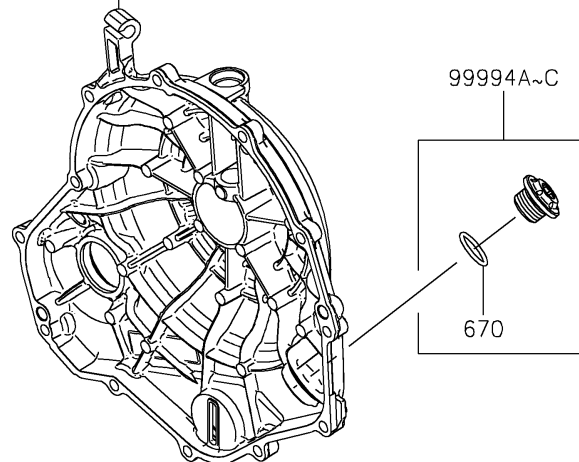

Ref. Engine Cover(s)