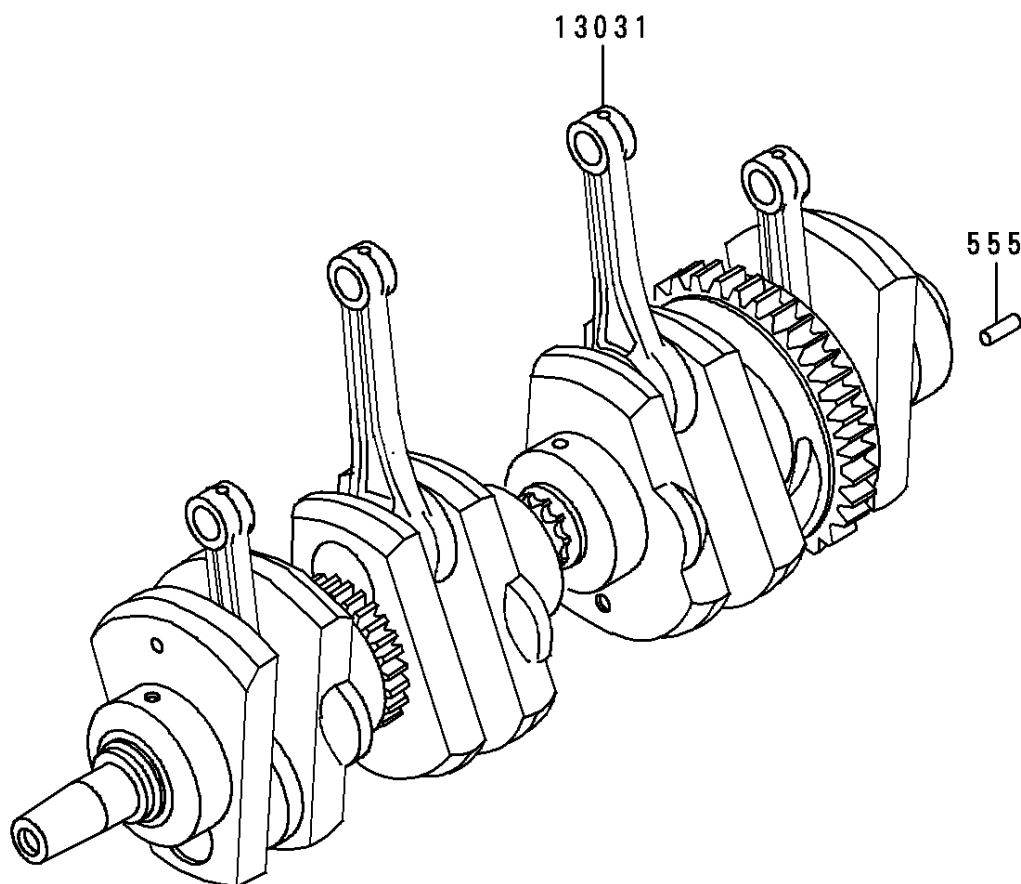

1998 Police 1000

PARTS DIAGRAM

Crankshaft

Kawasaki

Let the Good Times Roll®

E1321

1998 Police 1000

PARTS LIST

Crankshaft

ITEM NAME

PART NUMBER

QUANTITY
