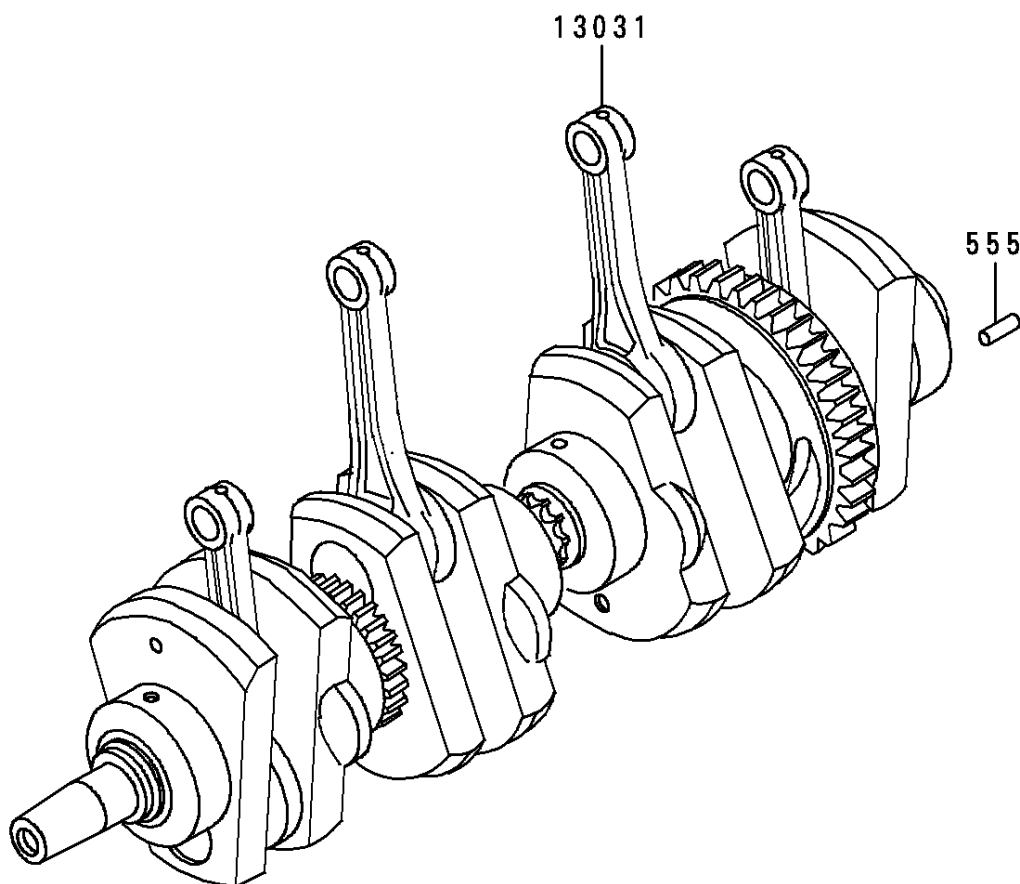

1997 Police 1000

PARTS DIAGRAM

Crankshaft

Kawasaki

Let the Good Times Roll®

E1321

1997 Police 1000

PARTS LIST

Crankshaft

ITEM NAME	PART NUMBER	QUANTITY
-----------	-------------	----------
