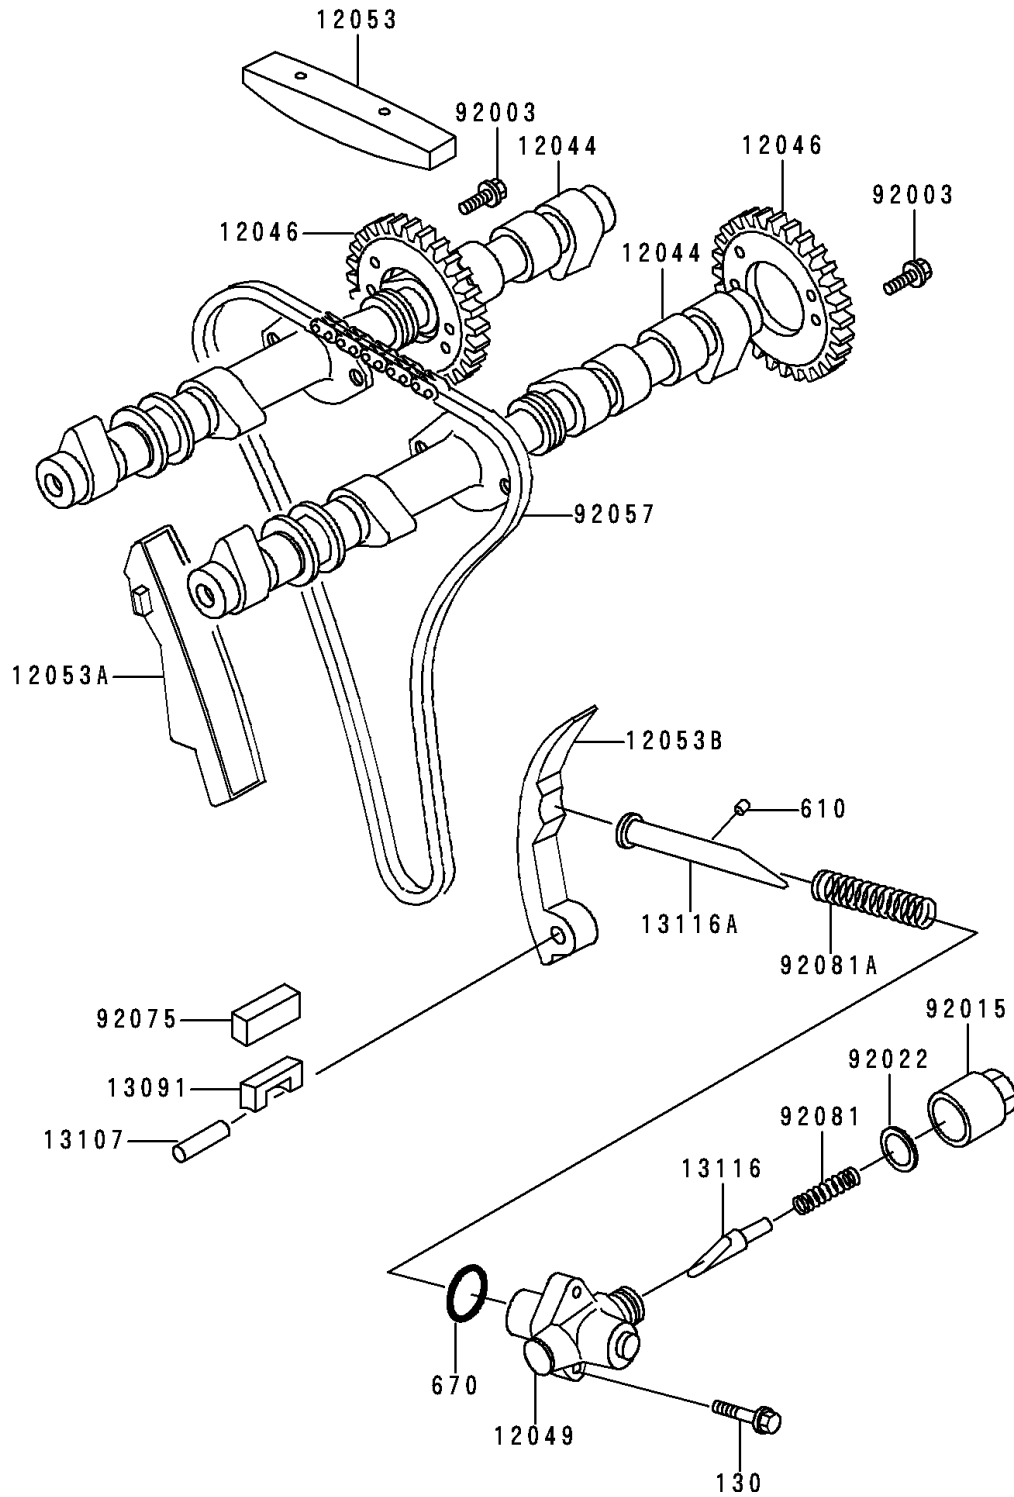

1998 Police 1000

PARTS DIAGRAM

Camshaft(s)/Tensioner

E1230

1998 Police 1000

PARTS LIST

Camshaft(s)/Tensioner

ITEM NAME

PART NUMBER

QUANTITY
