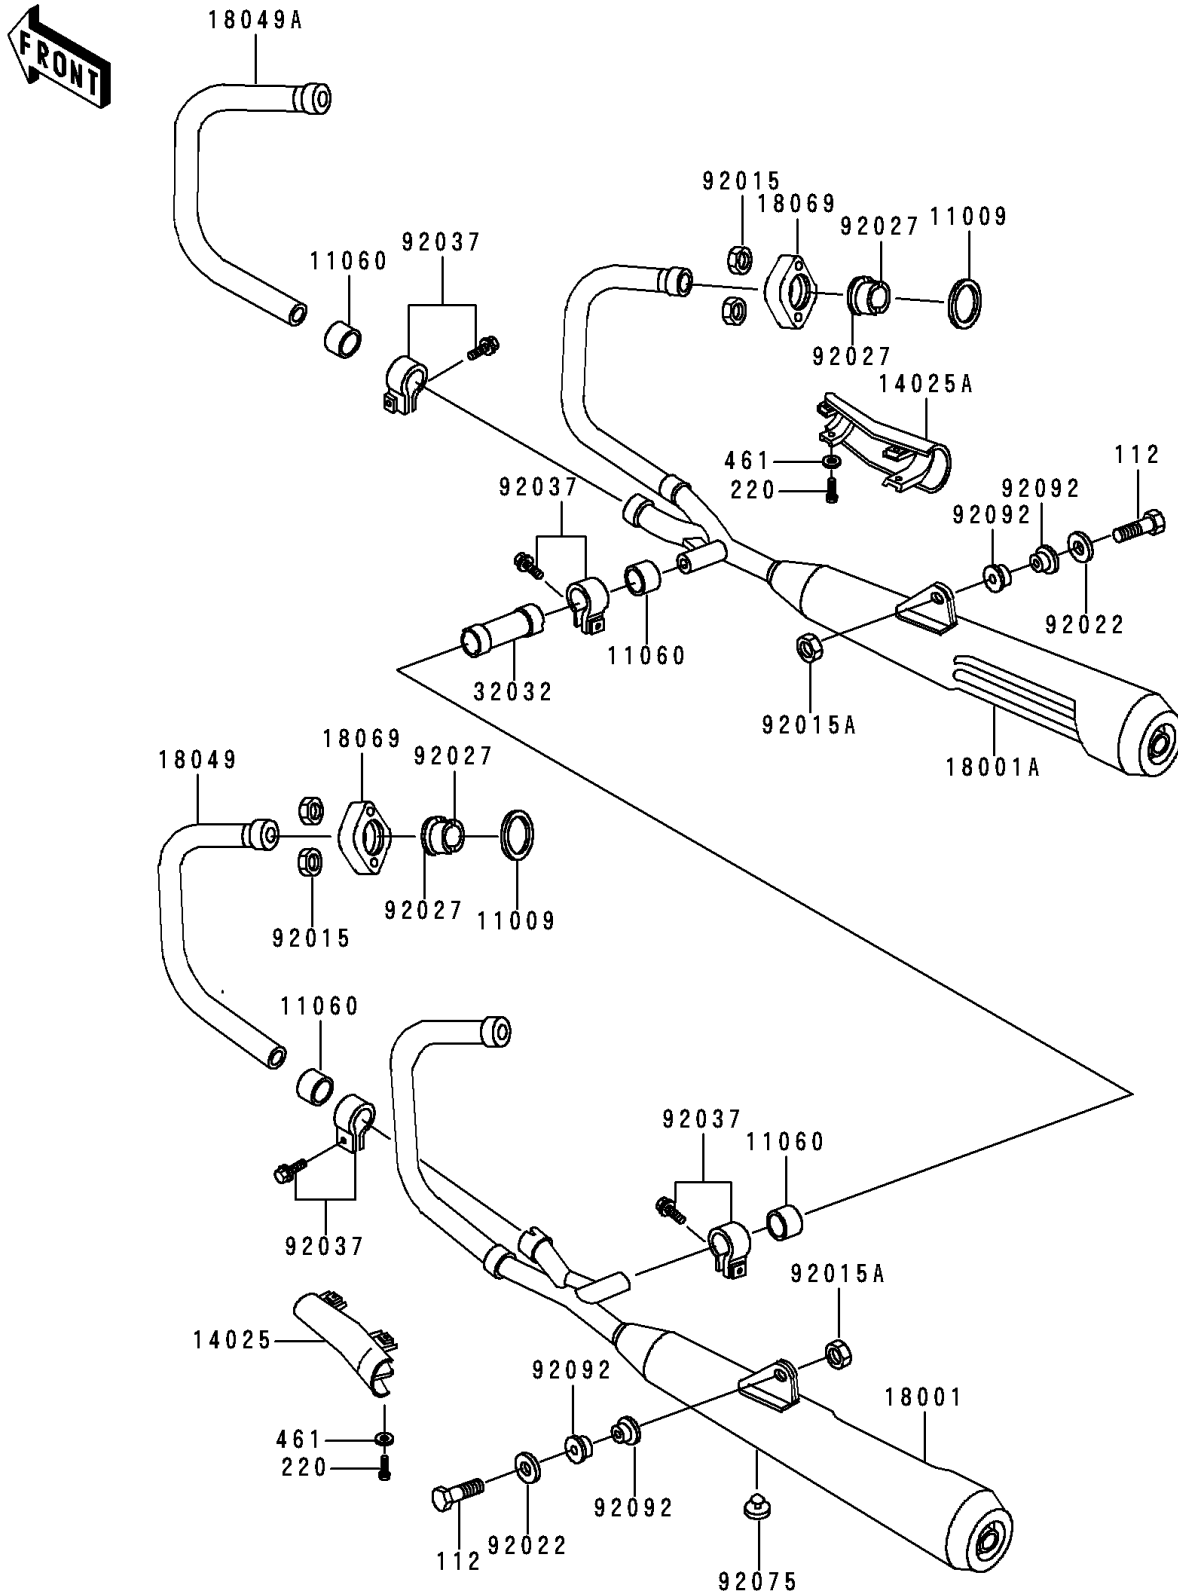

1997 Police 1000

PARTS DIAGRAM

Muffler(s)

E1140

1997 Police 1000

PARTS LIST

Muffler(s)

ITEM NAME	PART NUMBER	QUANTITY
BOLT-UPSET (Ref # 112)	112N1055	2
SCREW-PAN-CROS (Ref # 220)	220X0645	4
WASHER-SPRING,6MM (Ref # 461)	461F0600	4
GASKET,EXHAUST PIPE HOLDER (Ref # 11009)	11009-1906	4
GASKET,MANIFOLD EXHAUST (Ref # 11060)	11060-1068	4
COVER,MUFFLER,LH (Ref # 14025)	14025-1355	1
COVER,MUFFLER,RH (Ref # 14025A)	14025-1356	1
MUFFLER,LH (Ref # 18001)	18001-1595	1
MUFFLER,RH (Ref # 18001A)	18001-1596	1
PIPE-EXHAUST,#2 (Ref # 18049)	18049-1188	1
PIPE-EXHAUST,#3 (Ref # 18049A)	18049-1189	1
HOLDER-EXHAUST PIPE (Ref # 18069)	18069-1015	4
PIPE,MUFFLER CONNECTING (Ref # 32032)	32032-1676	1
NUT,8MM (Ref # 92015)	92015-1398	8
NUT,LOCK,10MM (Ref # 92015A)	92015-1962	2
WASHER (Ref # 92022)	92022-289	2
COLLAR,EXHAUST PIPE (Ref # 92027)	92027-1300	8
CLAMP,MUFFLER (Ref # 92037)	92037-1258	4
DAMPER (Ref # 92075)	92075-015	1
BUSHING-RUBBER,MUFFLER FITTING (Ref # 92092)	92092-010	4