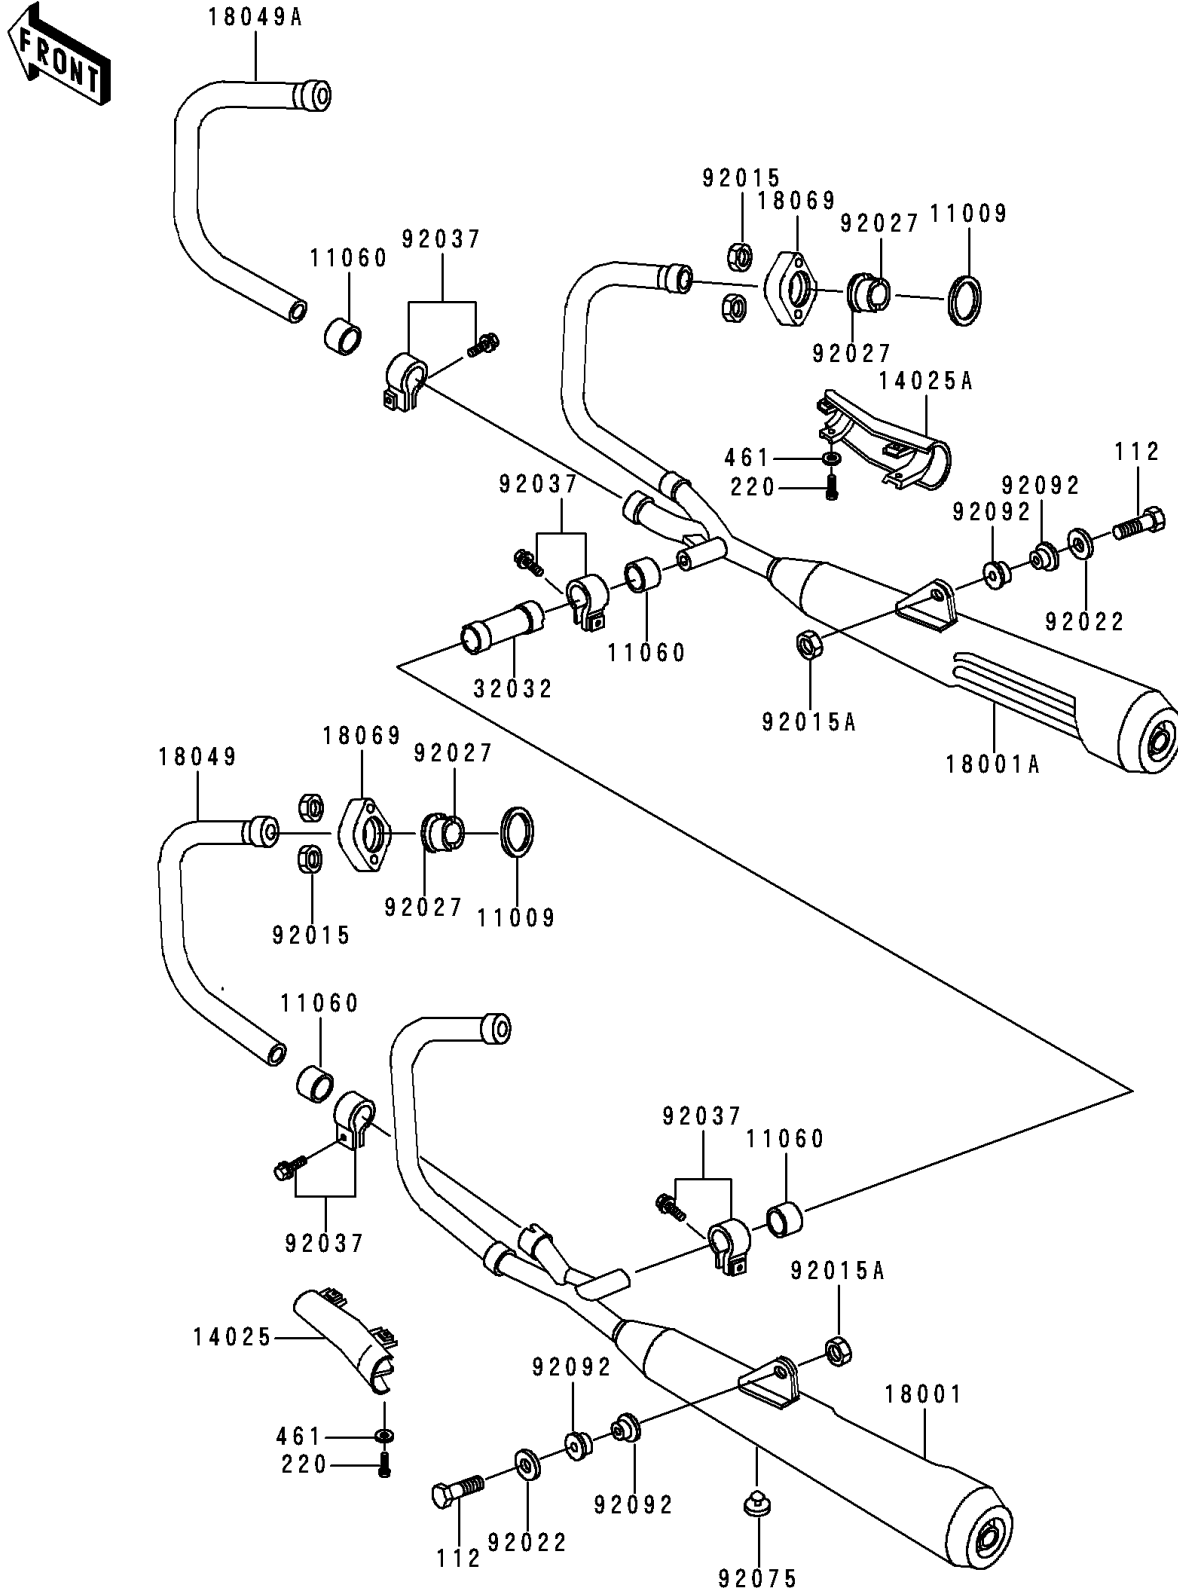

1996 Police 1000

PARTS DIAGRAM

Muffler(s)

E1140

1996 Police 1000

PARTS LIST

Muffler(s)

ITEM NAME

PART NUMBER

QUANTITY
