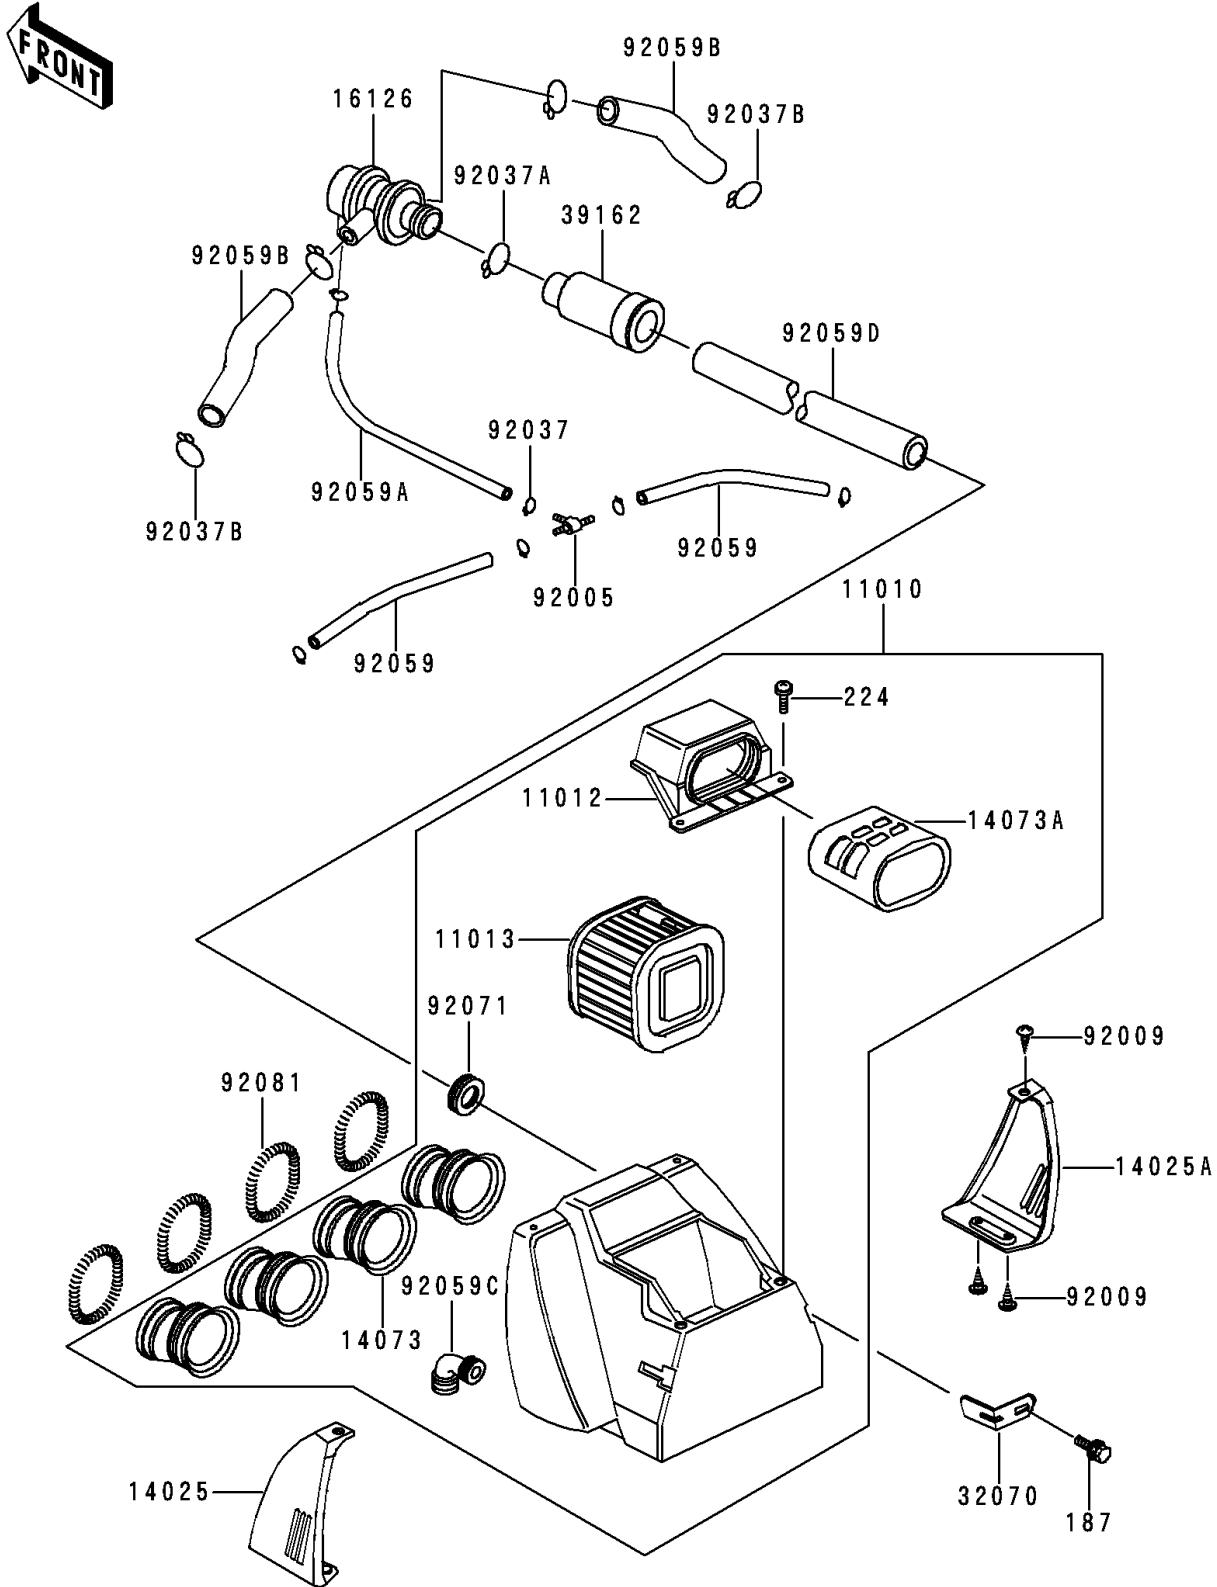

1997 Police 1000

PARTS DIAGRAM

Air Cleaner

E1130

1997 Police 1000

PARTS LIST

Air Cleaner

ITEM NAME	PART NUMBER	QUANTITY
-----------	-------------	----------
