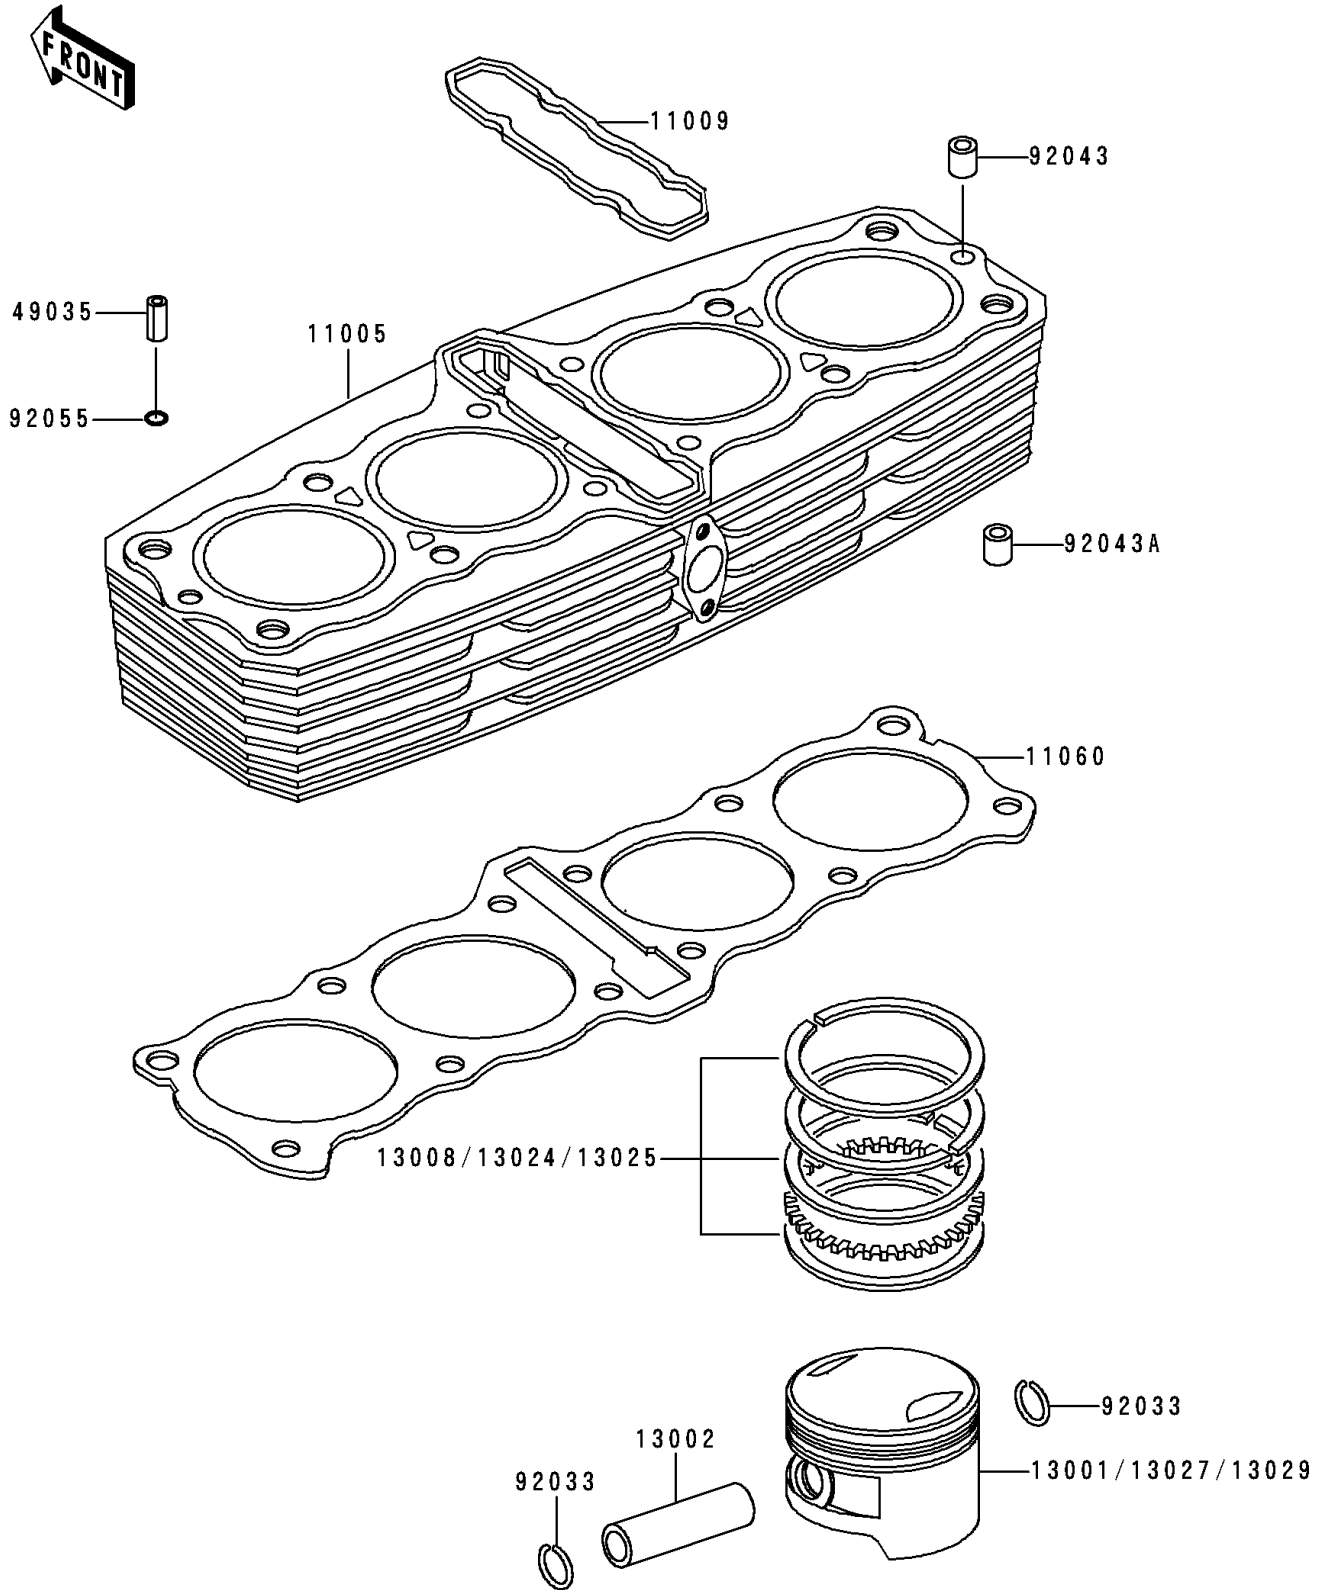

1996 Police 1000

PARTS DIAGRAM

Cylinder/Piston(s)

E1120

1996 Police 1000

PARTS LIST

Cylinder/Piston(s)

ITEM NAME

PART NUMBER

QUANTITY
