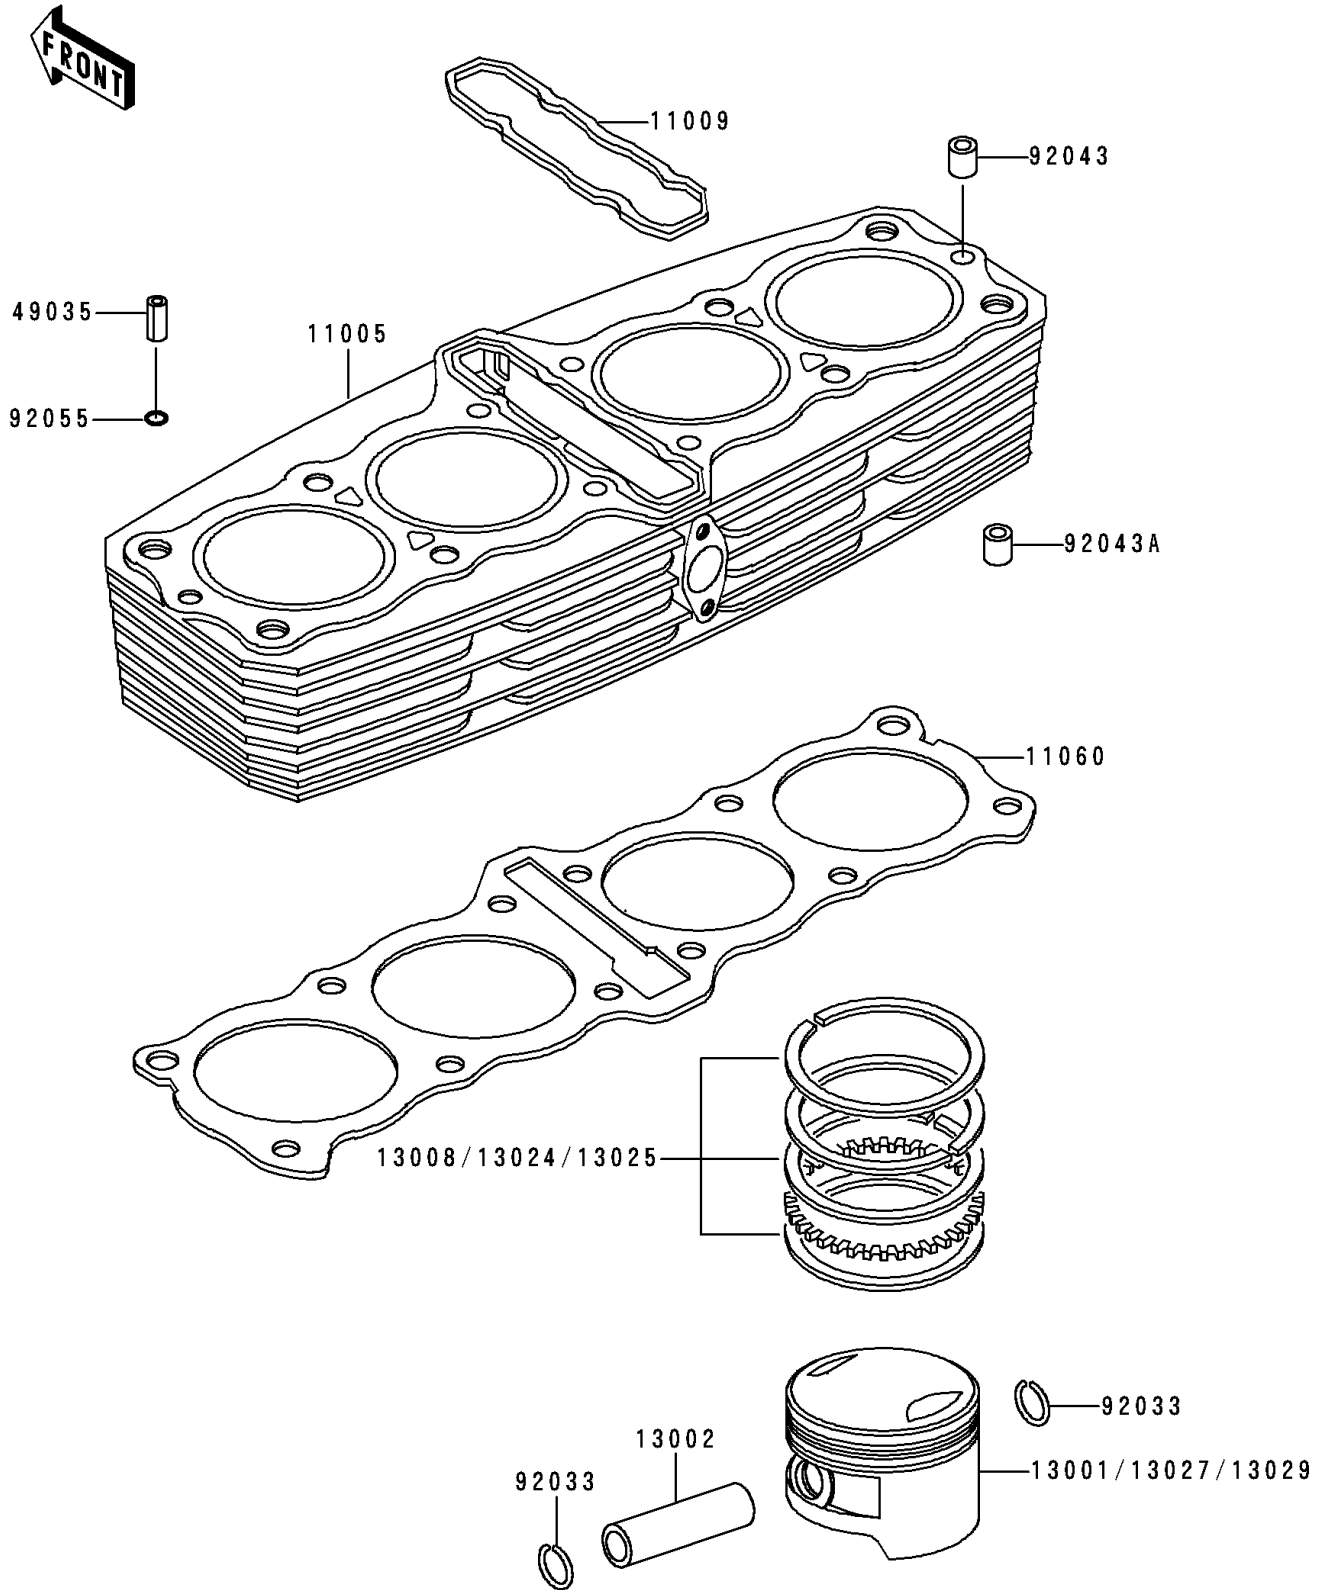

1998 Police 1000

PARTS DIAGRAM

Cylinder/Piston(s)

E1120

1998 Police 1000

PARTS LIST

Cylinder/Piston(s)

ITEM NAME

PART NUMBER

QUANTITY
