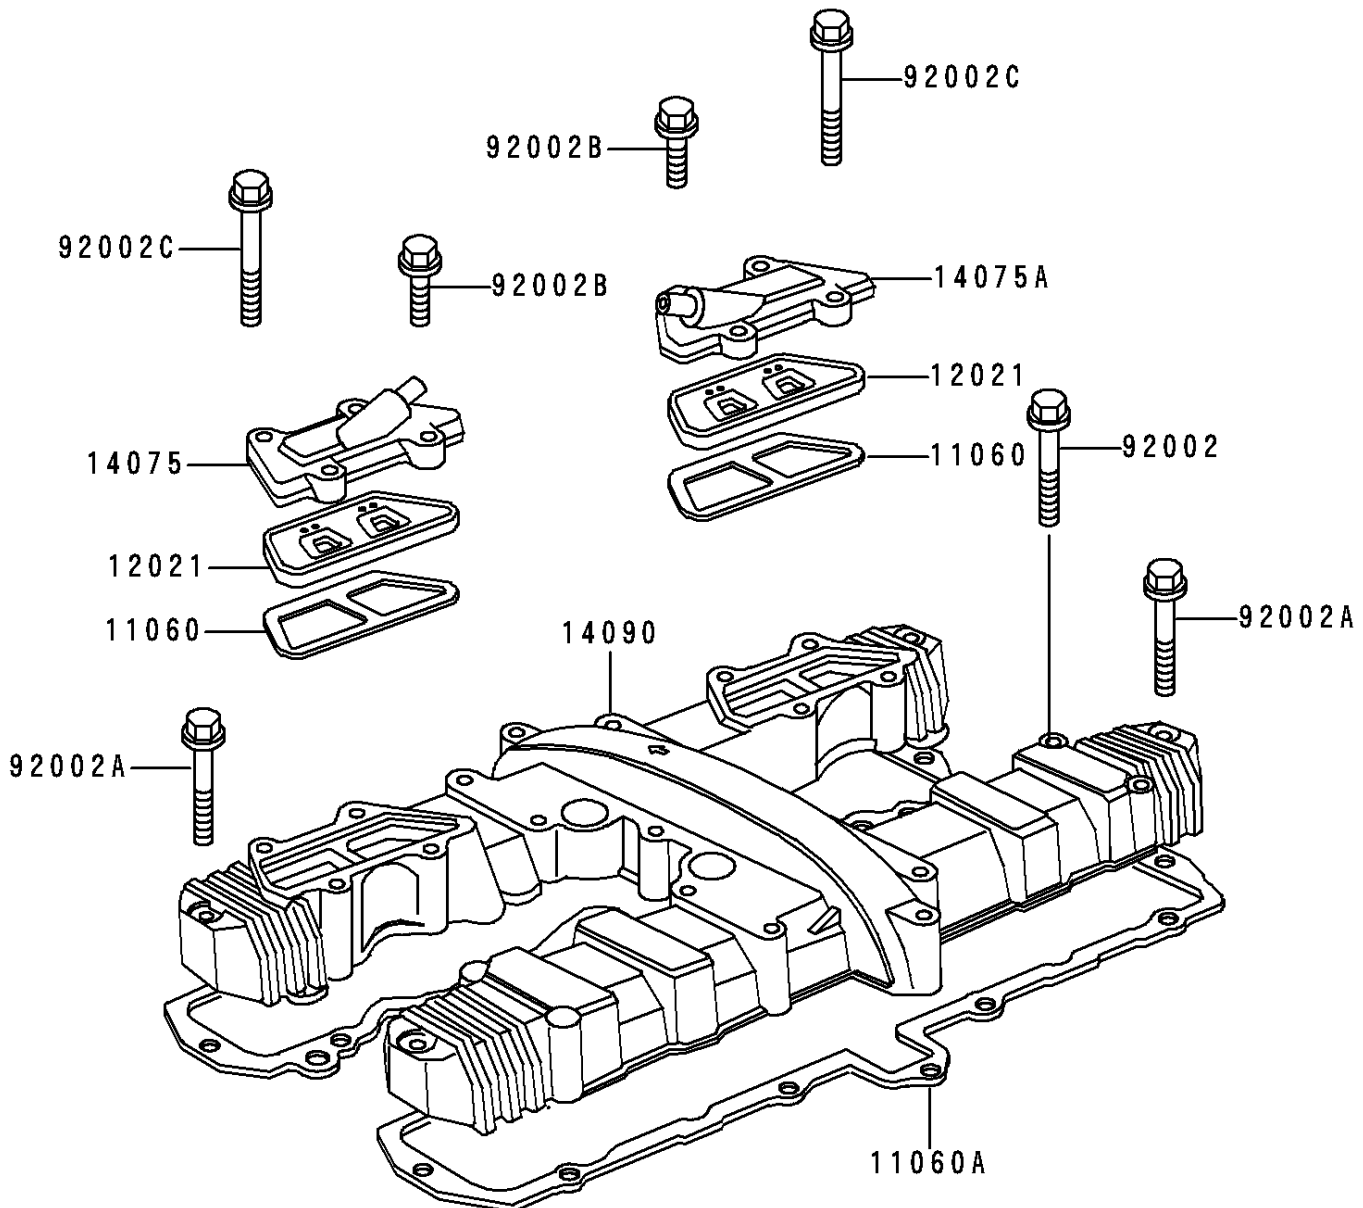

1998 Police 1000

PARTS DIAGRAM

Cylinder Head Cover

1998 Police 1000

PARTS LIST

Cylinder Head Cover

ITEM NAME

PART NUMBER

QUANTITY
