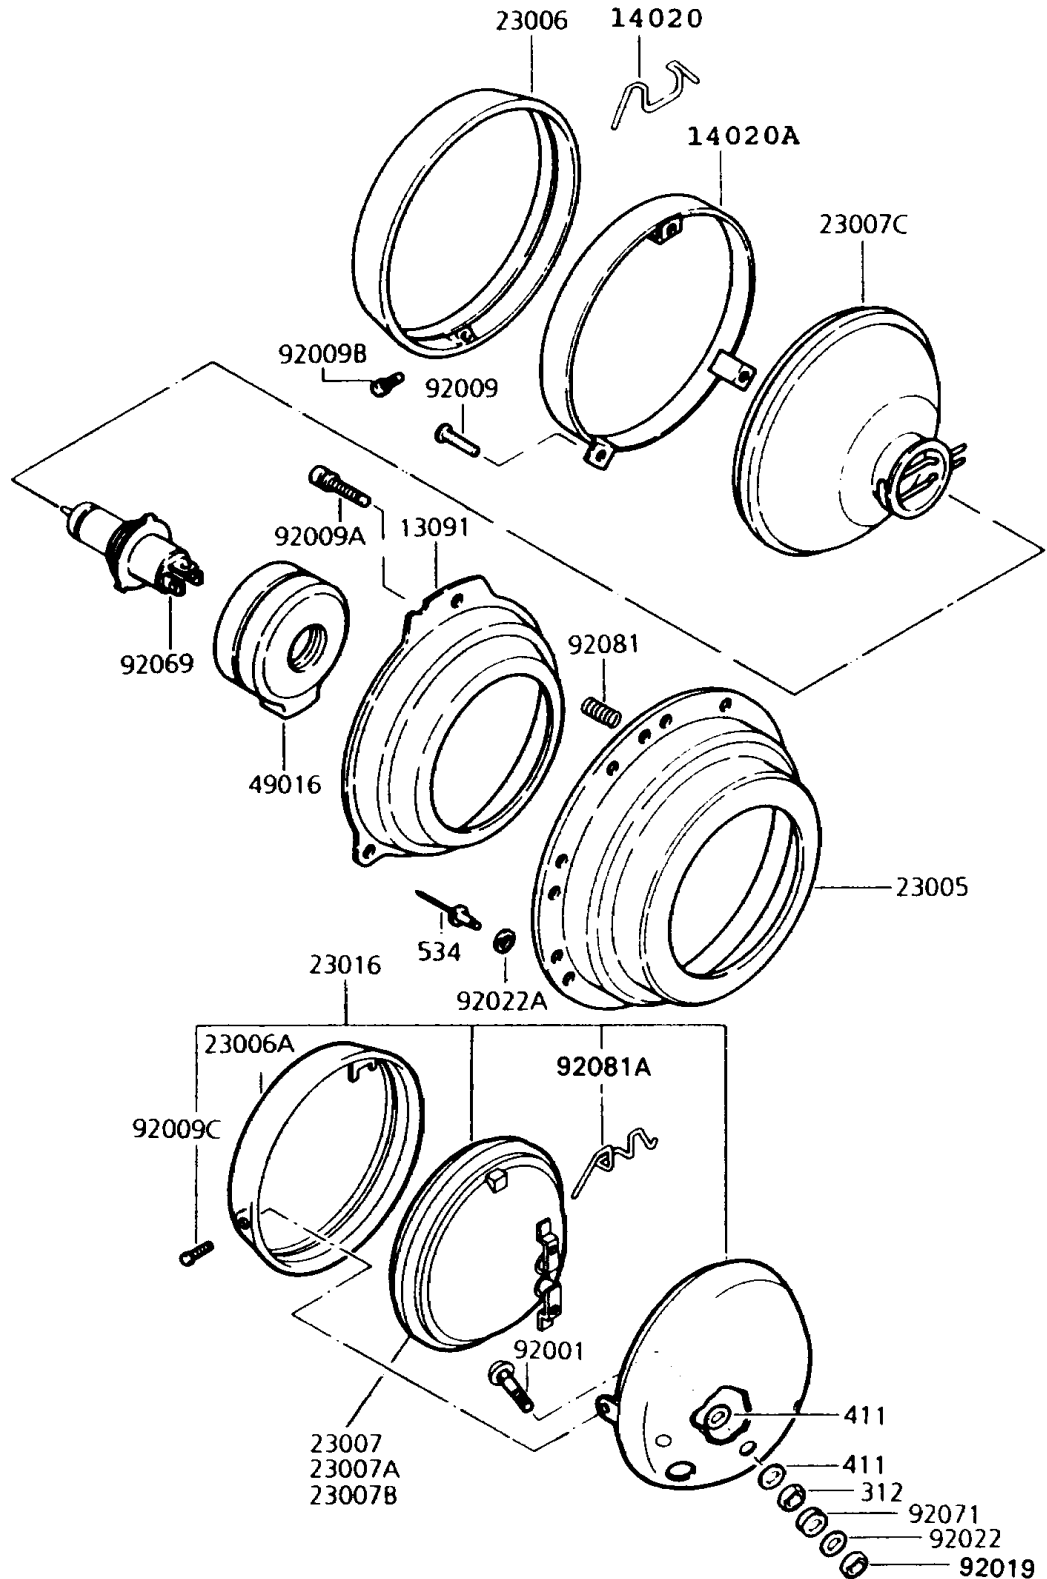

1995 Police 1000

PARTS DIAGRAM

Headlight(s)

1995 Police 1000

PARTS LIST

Headlight(s)

ITEM NAME

PART NUMBER

QUANTITY
