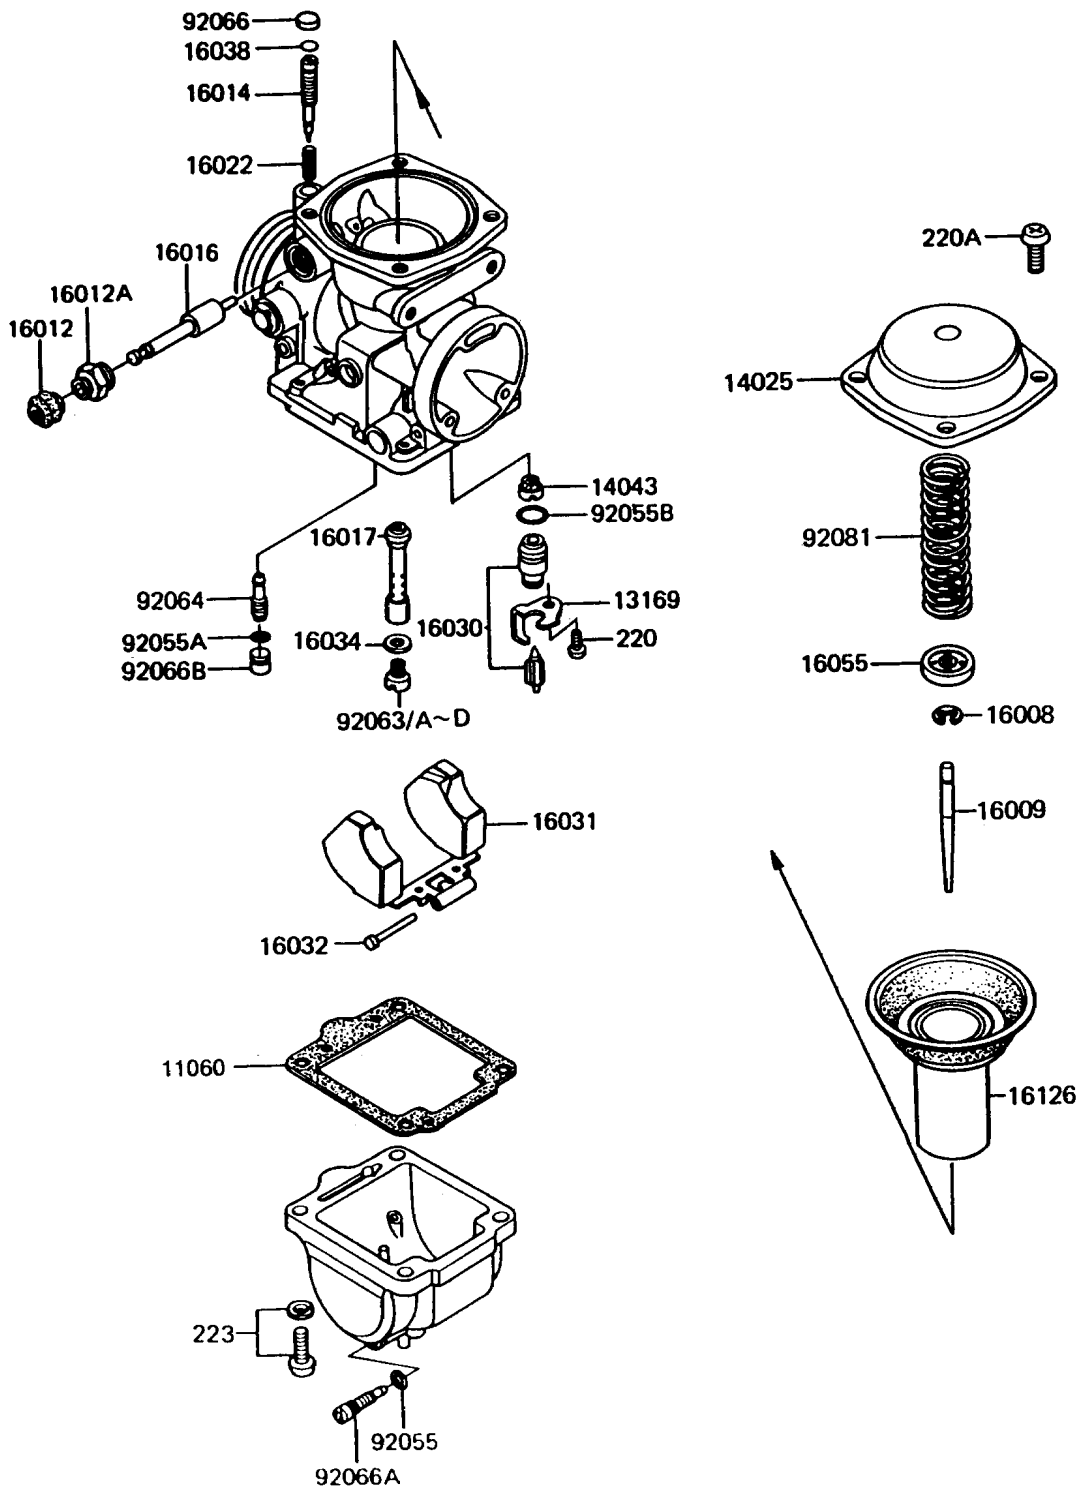

1995 Police 1000

PARTS DIAGRAM

Carburetor Parts

E1612-0059

1995 Police 1000

PARTS LIST

Carburetor Parts

ITEM NAME

PART NUMBER

QUANTITY
