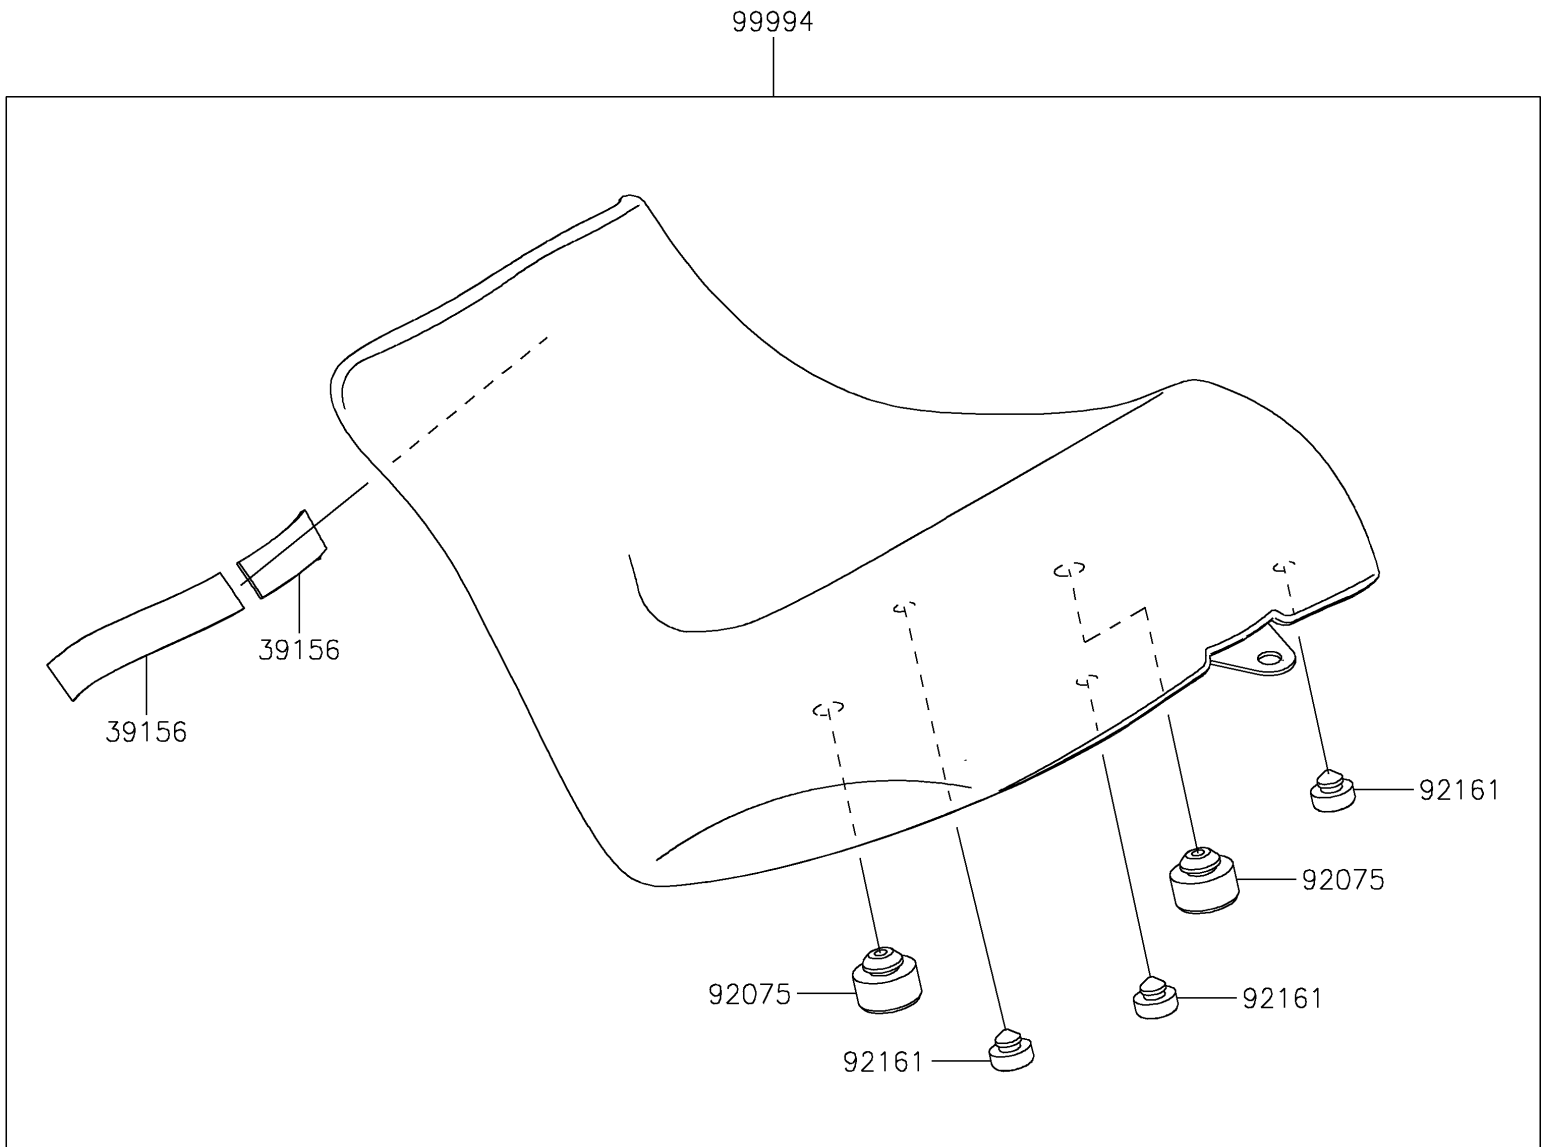

# 2021 VULCAN® S

## PARTS DIAGRAM

Accessory(Reduced Reach Seat)

F2910E

## PARTS LIST

### Accessory(Reduced Reach Seat)

ITEM NAME	PART NUMBER	QUANTITY
PAD,20X100X2 (Ref # 39156)	39156-1934	2
DAMPER (Ref # 92075)	92075-015	2
DAMPER,10X20X8 (Ref # 92161)	92161-0855	3
KIT-ACC,REDUCED REACH SEAT,FR (Ref # 99994)	99994-1559	1