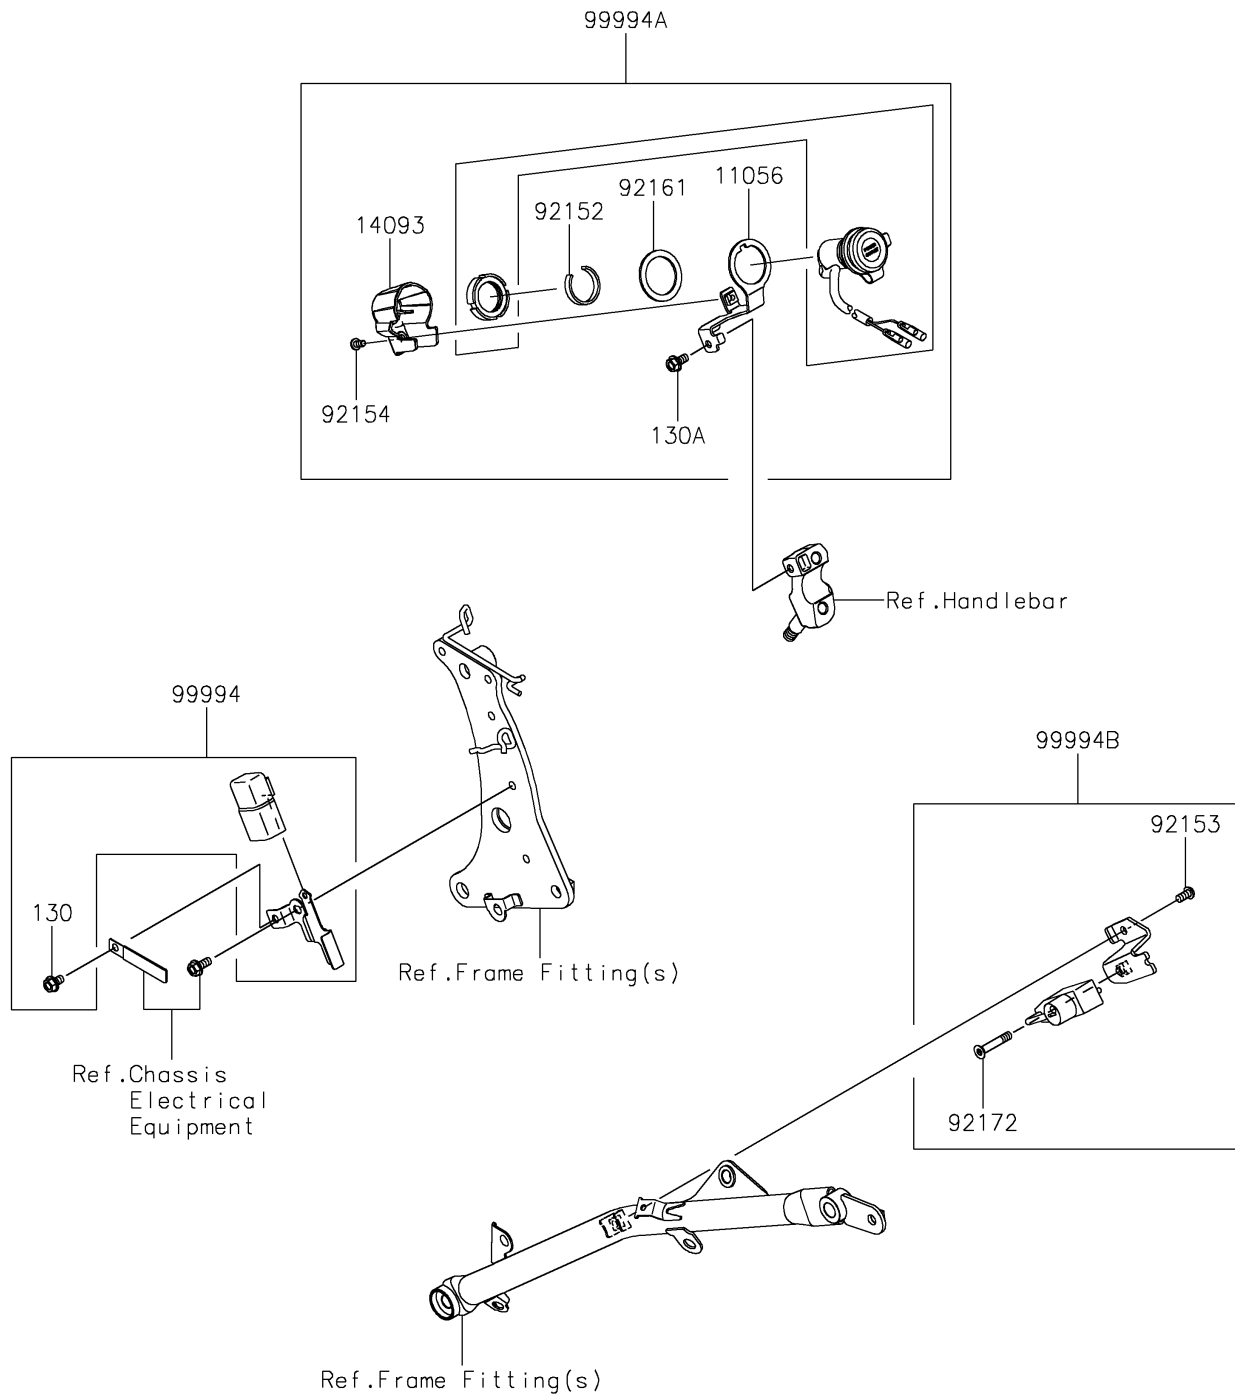

2021 VULCAN® S

PARTS DIAGRAM

Accessory(Helmet Lock etc.)

F2910C

2021 VULCAN® S

PARTS LIST

Accessory(Helmet Lock etc.)

ITEM NAME	PART NUMBER	QUANTITY
BRACKET (Ref # 11056)	11056-7538	1
COVER,SOCKET (Ref # 14093)	14093-0212	1
COLLAR (Ref # 92152)	92152-2135	1
BOLT,6X12 (Ref # 92153)	92153-0906	1
BOLT,SOCKET,5X10 (Ref # 92154)	92154-1292	1
DAMPER (Ref # 92161)	92161-1789	1
SCREW,HEXLOBE,6X35 (Ref # 92172)	92172-0835	1
KIT-ACCESSORY,RELAY (Ref # 99994)	99994-0510	1
KIT-ACCESSORY,DC SOCKET (Ref # 99994A)	99994-0541	1
KIT-ACCESSORY,HELMET LOCK (Ref # 99994B)	99994-0880	1
BOLT-FLANGED,6X10 (Ref # 130)	130AA0610	1
BOLT-FLANGED,6X12 (Ref # 130A)	130BB0612	1