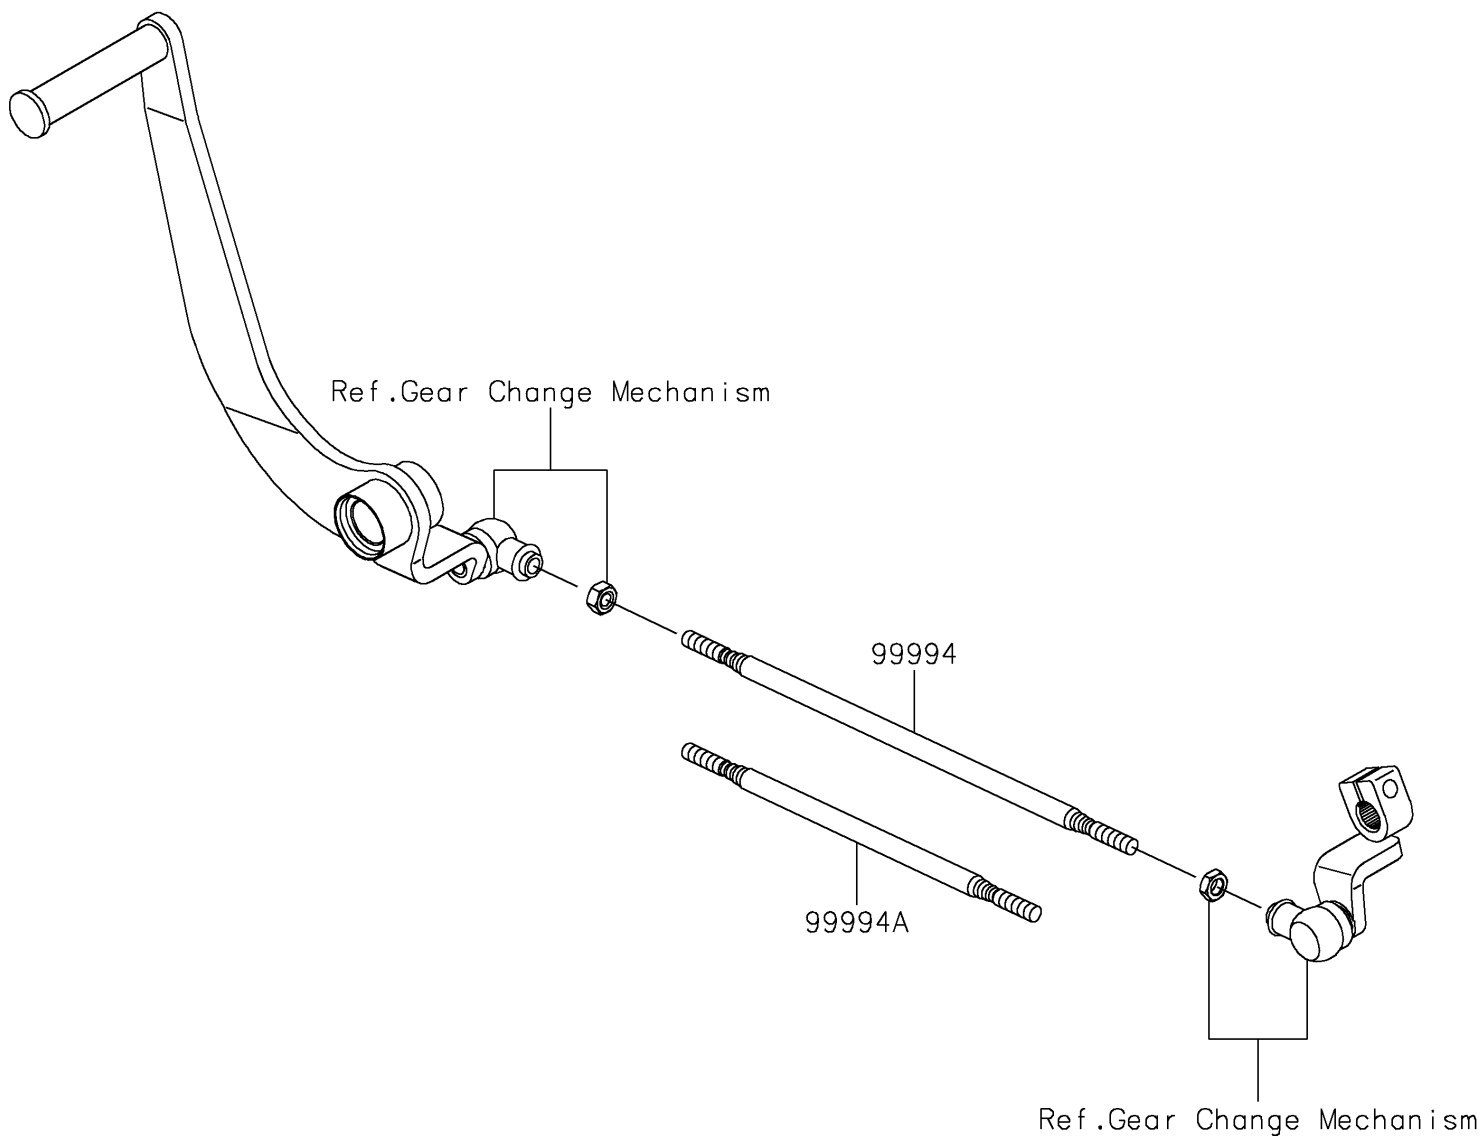

2021 VULCAN® S

PARTS DIAGRAM

Accessory(Tie Rod)

F2910A

2021 VULCAN® S

PARTS LIST

Accessory(Tie Rod)

ITEM NAME

PART NUMBER

QUANTITY
