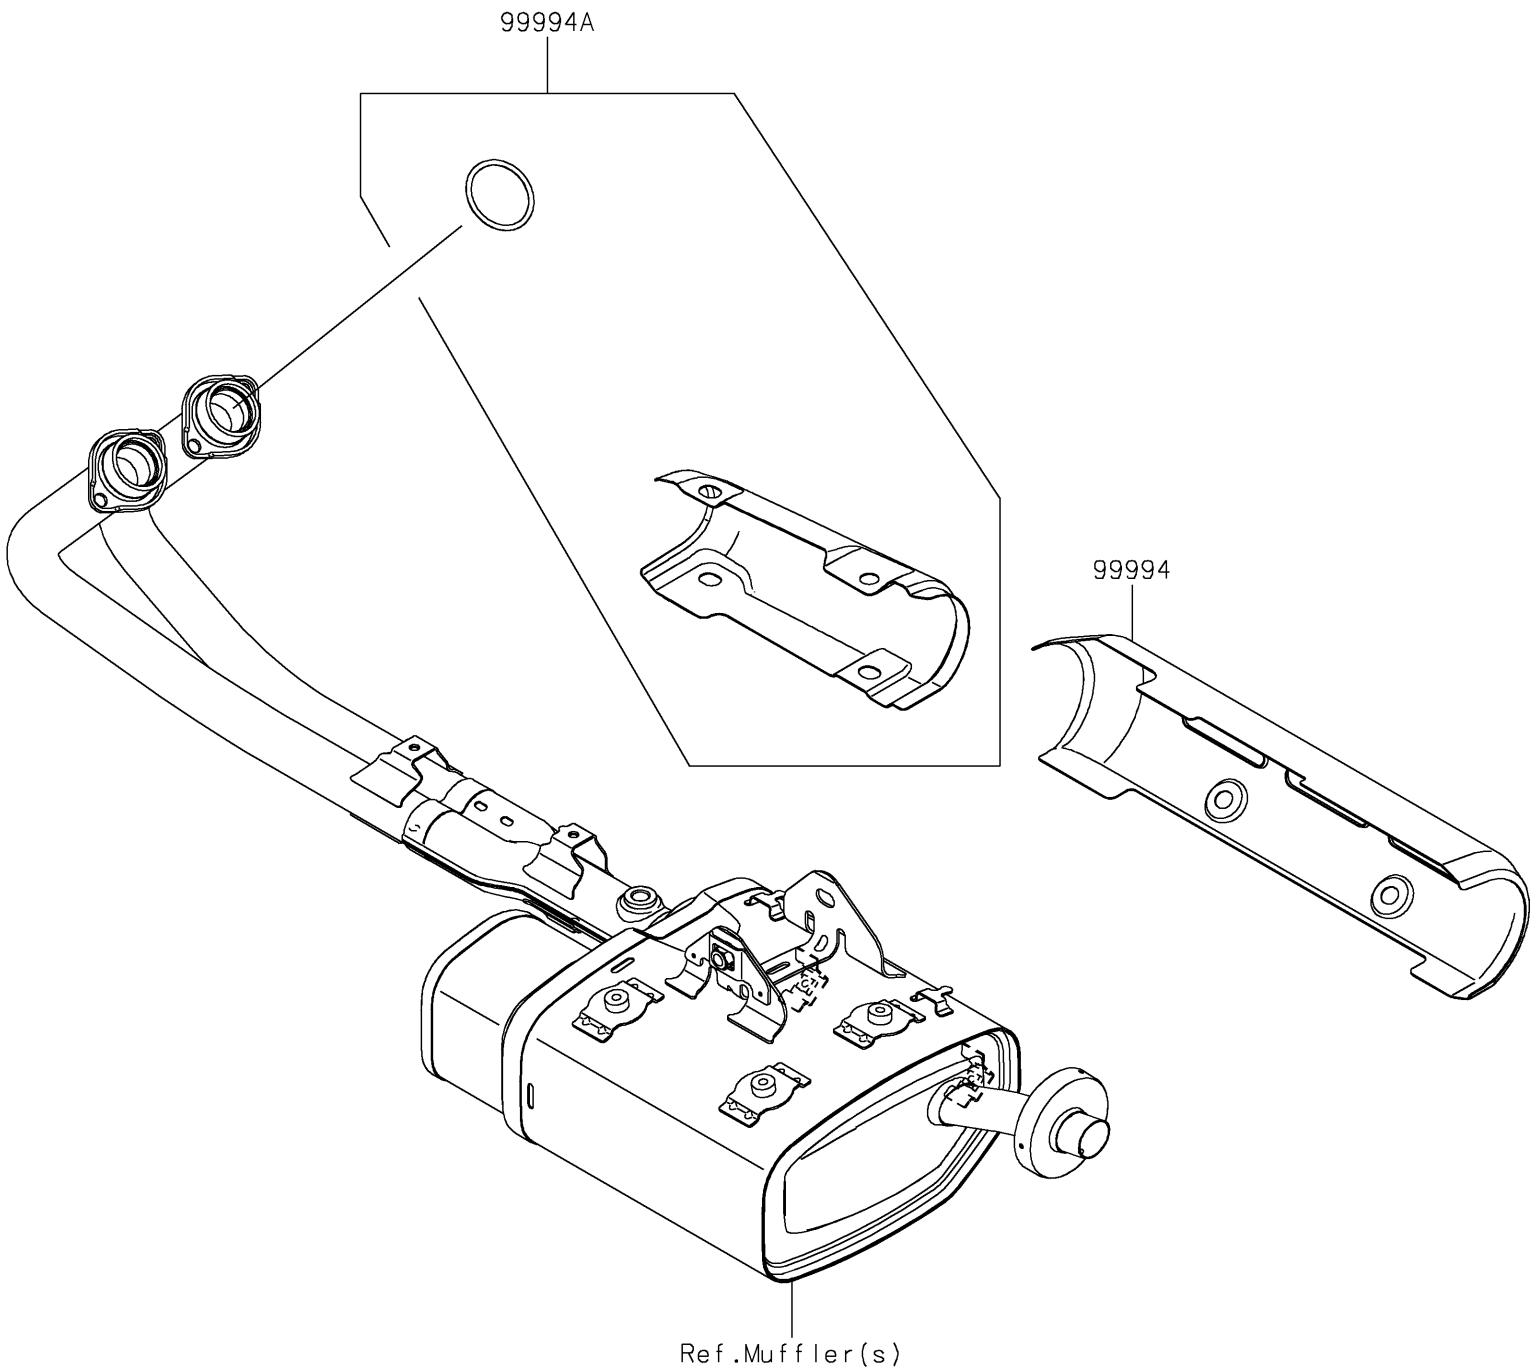

2022 VULCAN® S

PARTS DIAGRAM

Accessory(Muffler Cover)

F2910

2022 VULCAN® S

PARTS LIST

Accessory(Muffler Cover)

ITEM NAME	PART NUMBER	QUANTITY
KIT-ACCESSORY,COVER,MUFFLER (Ref # 99994)	99994-0578	1
KIT-ACCESSORY,COVER,EX-PIPE (Ref # 99994A)	99994-0579	1