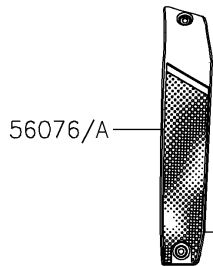

2021 VULCAN® S

PARTS DIAGRAM

Decals(White)(CNFAN/CNFAL)

F2861D

Ref.Engine Cover(s)

Ref.Cowling

Ref.Rear Fender(s)

Ref.Front Wheel

56076B

Ref.Rear Wheel/Chain

56076B

2021 VULCAN® S

PARTS LIST

Decals(White)(CNFAN/CNFAL)

ITEM NAME	PART NUMBER	QUANTITY
MARK,CLUTCH COVER,KAWASAKI (Ref # 56054)	56054-1728	1
MARK,RR FENDER,VULCAN S (Ref # 56054A)	56054-2983	1
PATTERN,SHROUD COVER,LH (Ref # 56076)	56076-2903	1
PATTERN,SHROUD COVER,RH (Ref # 56076A)	56076-2904	1
PATTERN,WHEEL,GRN/WHT,6X656 (Ref # 56076B)	56076-2905	1
RIM STRIPE APPLICATOR (Ref # 57001)	57001-1752	1