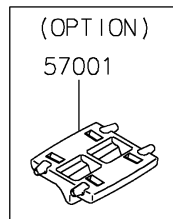

2021 VULCAN® S

PARTS DIAGRAM

Decals(White)(CNFAN/CNFAL)

F2861D

Ref.Engine Cover(s)

Ref.Cowling

Ref.Rear Fender(s)

Ref.Front Wheel

56076B

Ref.Rear Wheel/Chain

56076B

2021 VULCAN® S

PARTS LIST

Decals(White)(CNFAN/CNFAL)

ITEM NAME	PART NUMBER	QUANTITY
MARK,CLUTCH COVER,KAWASAKI (Ref # 56054)	56054-1728	1
MARK,RR FENDER,VULCAN S (Ref # 56054A)	56054-2983	1
PATTERN,SHROUD COVER,LH (Ref # 56076)	56076-2903	1
PATTERN,SHROUD COVER,RH (Ref # 56076A)	56076-2904	1
PATTERN,WHEEL,GRN/WHT,6X656 (Ref # 56076B)	56076-2905	1
RIM STRIPE APPLICATOR (Ref # 57001)	57001-1752	1