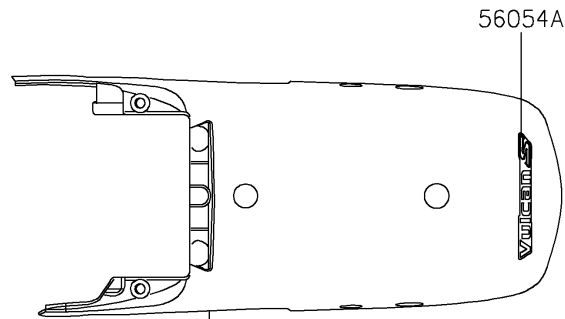

2021 VULCAN® S

PARTS DIAGRAM

Decals(White)(CNFAN/CNFAL)

F2861D

Ref.Engine Cover(s)

Ref.Cowling

Ref.Rear Fender(s)

Ref.Front Wheel

56076B

Ref.Rear Wheel/Chain

56076B

2021 VULCAN® S

PARTS LIST

Decals(White)(CNFAN/CNFAL)

ITEM NAME	PART NUMBER	QUANTITY
MARK,CLUTCH COVER,KAWASAKI (Ref # 56054)	56054-1728	1
MARK,RR FENDER,VULCAN S (Ref # 56054A)	56054-2983	1
PATTERN,SHROUD COVER,LH (Ref # 56076)	56076-2903	1
PATTERN,SHROUD COVER,RH (Ref # 56076A)	56076-2904	1
PATTERN,WHEEL,GRN/WHT,6X656 (Ref # 56076B)	56076-2905	1
RIM STRIPE APPLICATOR (Ref # 57001)	57001-1752	1