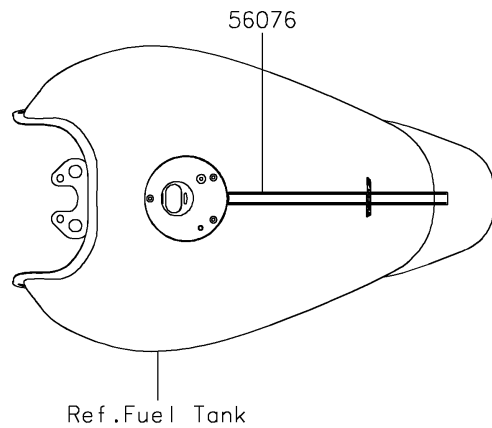

2022 VULCAN® S

PARTS DIAGRAM

Decals(Gray)(CNFAN/CNFAL)

F2861C