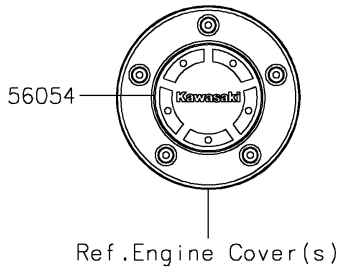

2022 VULCAN® S

PARTS DIAGRAM

Decals(Gray)(CNFAN/CNFAL)

F2861C