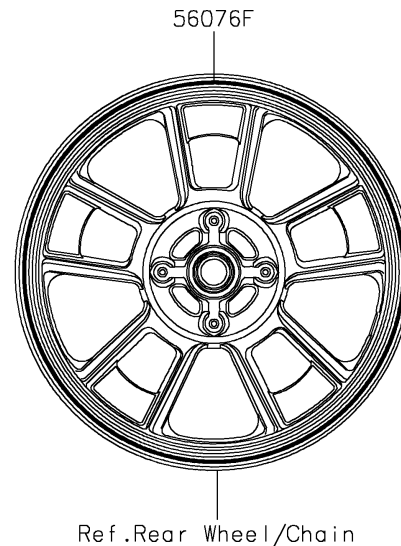

2022 VULCAN® S

PARTS DIAGRAM

Decals(Gray)(CNFAN/CNFAL)

F2861C