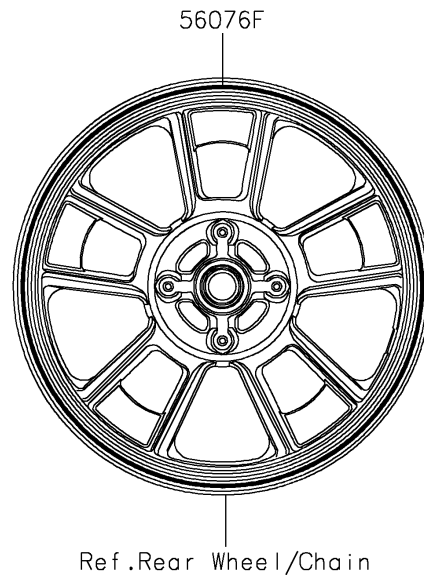

2022 VULCAN® S

PARTS DIAGRAM

Decals(White)(CMFAN/CMFAL)

F2861A

2022 VULCAN® S

PARTS LIST

Decals(White)(CMFAN/CMFAL)

ITEM NAME	PART NUMBER	QUANTITY
MARK,CLUTCH COVER,KAWASAKI (Ref # 56054)	56054-1728	1
PATTERN,FUEL TANK,UPP (Ref # 56076)	56076-1817	1
PATTERN,FUEL TANK,LH (Ref # 56076A)	56076-1818	1
PATTERN,FUEL TANK,RH (Ref # 56076B)	56076-1819	1
PATTERN,SHROUD COVER,LH (Ref # 56076C)	56076-1820	1
PATTERN,SHROUD COVER,RH (Ref # 56076D)	56076-1821	1
PATTERN,FR WHEEL,BLUE,6X1497 (Ref # 56076E)	56076-1822	2
PATTERN,RR WHEEL,BLUE,6X1425 (Ref # 56076F)	56076-1823	2
RIM STRIPE APPLICATOR (Ref # 57001)	57001-1752	AR