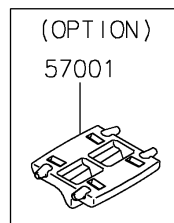

2022 VULCAN® S

PARTS DIAGRAM

Decals(White)(CMFAN/CMFAL)

F2861A

2022 VULCAN® S

PARTS LIST

Decals(White)(CMFAN/CMFAL)

ITEM NAME	PART NUMBER	QUANTITY
MARK,CLUTCH COVER,KAWASAKI (Ref # 56054)	56054-1728	1
PATTERN,FUEL TANK,UPP (Ref # 56076)	56076-1817	1
PATTERN,FUEL TANK,LH (Ref # 56076A)	56076-1818	1
PATTERN,FUEL TANK,RH (Ref # 56076B)	56076-1819	1
PATTERN,SHROUD COVER,LH (Ref # 56076C)	56076-1820	1
PATTERN,SHROUD COVER,RH (Ref # 56076D)	56076-1821	1
PATTERN,FR WHEEL,BLUE,6X1497 (Ref # 56076E)	56076-1822	2
PATTERN,RR WHEEL,BLUE,6X1425 (Ref # 56076F)	56076-1823	2
RIM STRIPE APPLICATOR (Ref # 57001)	57001-1752	AR