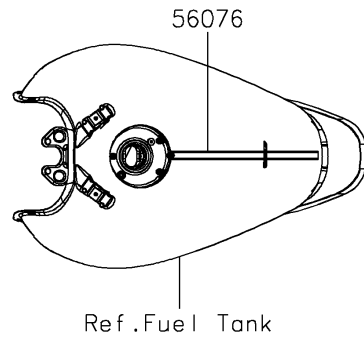

2022 VULCAN® S

PARTS DIAGRAM

Decals(White)(CMFAN/CMFAL)

F2861A

2022 VULCAN® S

PARTS LIST

Decals(White)(CMFAN/CMFAL)

ITEM NAME	PART NUMBER	QUANTITY
MARK,CLUTCH COVER,KAWASAKI (Ref # 56054)	56054-1728	1
PATTERN,FUEL TANK,UPP (Ref # 56076)	56076-1817	1
PATTERN,FUEL TANK,LH (Ref # 56076A)	56076-1818	1
PATTERN,FUEL TANK,RH (Ref # 56076B)	56076-1819	1
PATTERN,SHROUD COVER,LH (Ref # 56076C)	56076-1820	1
PATTERN,SHROUD COVER,RH (Ref # 56076D)	56076-1821	1
PATTERN,FR WHEEL,BLUE,6X1497 (Ref # 56076E)	56076-1822	2
PATTERN,RR WHEEL,BLUE,6X1425 (Ref # 56076F)	56076-1823	2
RIM STRIPE APPLICATOR (Ref # 57001)	57001-1752	AR