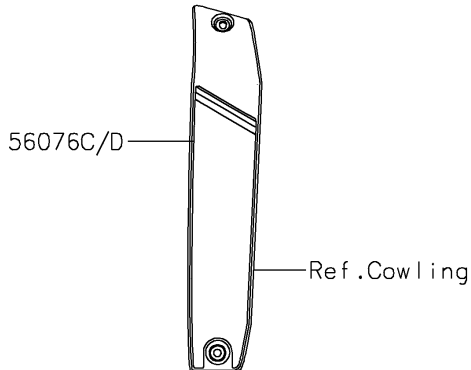

2022 VULCAN® S

PARTS DIAGRAM

Decals(White)(CMFAN/CMFAL)

F2861A

2022 VULCAN® S

PARTS LIST

Decals(White)(CMFAN/CMFAL)

ITEM NAME	PART NUMBER	QUANTITY
MARK,CLUTCH COVER,KAWASAKI (Ref # 56054)	56054-1728	1
PATTERN,FUEL TANK,UPP (Ref # 56076)	56076-1817	1
PATTERN,FUEL TANK,LH (Ref # 56076A)	56076-1818	1
PATTERN,FUEL TANK,RH (Ref # 56076B)	56076-1819	1
PATTERN,SHROUD COVER,LH (Ref # 56076C)	56076-1820	1
PATTERN,SHROUD COVER,RH (Ref # 56076D)	56076-1821	1
PATTERN,FR WHEEL,BLUE,6X1497 (Ref # 56076E)	56076-1822	2
PATTERN,RR WHEEL,BLUE,6X1425 (Ref # 56076F)	56076-1823	2
RIM STRIPE APPLICATOR (Ref # 57001)	57001-1752	AR