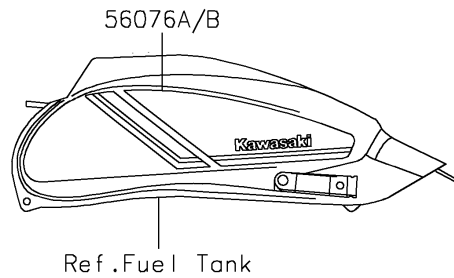

2022 VULCAN® S

PARTS DIAGRAM

Decals(White)(CMFAN/CMFAL)

F2861A

2022 VULCAN® S

PARTS LIST

Decals(White)(CMFAN/CMFAL)

ITEM NAME	PART NUMBER	QUANTITY
MARK,CLUTCH COVER,KAWASAKI (Ref # 56054)	56054-1728	1
PATTERN,FUEL TANK,UPP (Ref # 56076)	56076-1817	1
PATTERN,FUEL TANK,LH (Ref # 56076A)	56076-1818	1
PATTERN,FUEL TANK,RH (Ref # 56076B)	56076-1819	1
PATTERN,SHROUD COVER,LH (Ref # 56076C)	56076-1820	1
PATTERN,SHROUD COVER,RH (Ref # 56076D)	56076-1821	1
PATTERN,FR WHEEL,BLUE,6X1497 (Ref # 56076E)	56076-1822	2
PATTERN,RR WHEEL,BLUE,6X1425 (Ref # 56076F)	56076-1823	2
RIM STRIPE APPLICATOR (Ref # 57001)	57001-1752	AR