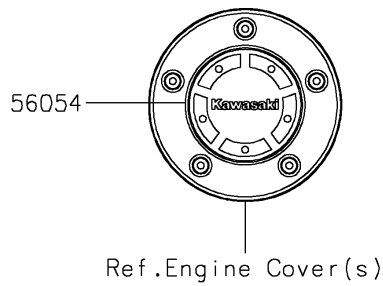

2022 VULCAN® S

PARTS DIAGRAM

Decals(White)(CMFAN/CMFAL)

F2861A

2022 VULCAN® S

PARTS LIST

Decals(White)(CMFAN/CMFAL)

ITEM NAME	PART NUMBER	QUANTITY
MARK,CLUTCH COVER,KAWASAKI (Ref # 56054)	56054-1728	1
PATTERN,FUEL TANK,UPP (Ref # 56076)	56076-1817	1
PATTERN,FUEL TANK,LH (Ref # 56076A)	56076-1818	1
PATTERN,FUEL TANK,RH (Ref # 56076B)	56076-1819	1
PATTERN,SHROUD COVER,LH (Ref # 56076C)	56076-1820	1
PATTERN,SHROUD COVER,RH (Ref # 56076D)	56076-1821	1
PATTERN,FR WHEEL,BLUE,6X1497 (Ref # 56076E)	56076-1822	2
PATTERN,RR WHEEL,BLUE,6X1425 (Ref # 56076F)	56076-1823	2
RIM STRIPE APPLICATOR (Ref # 57001)	57001-1752	AR