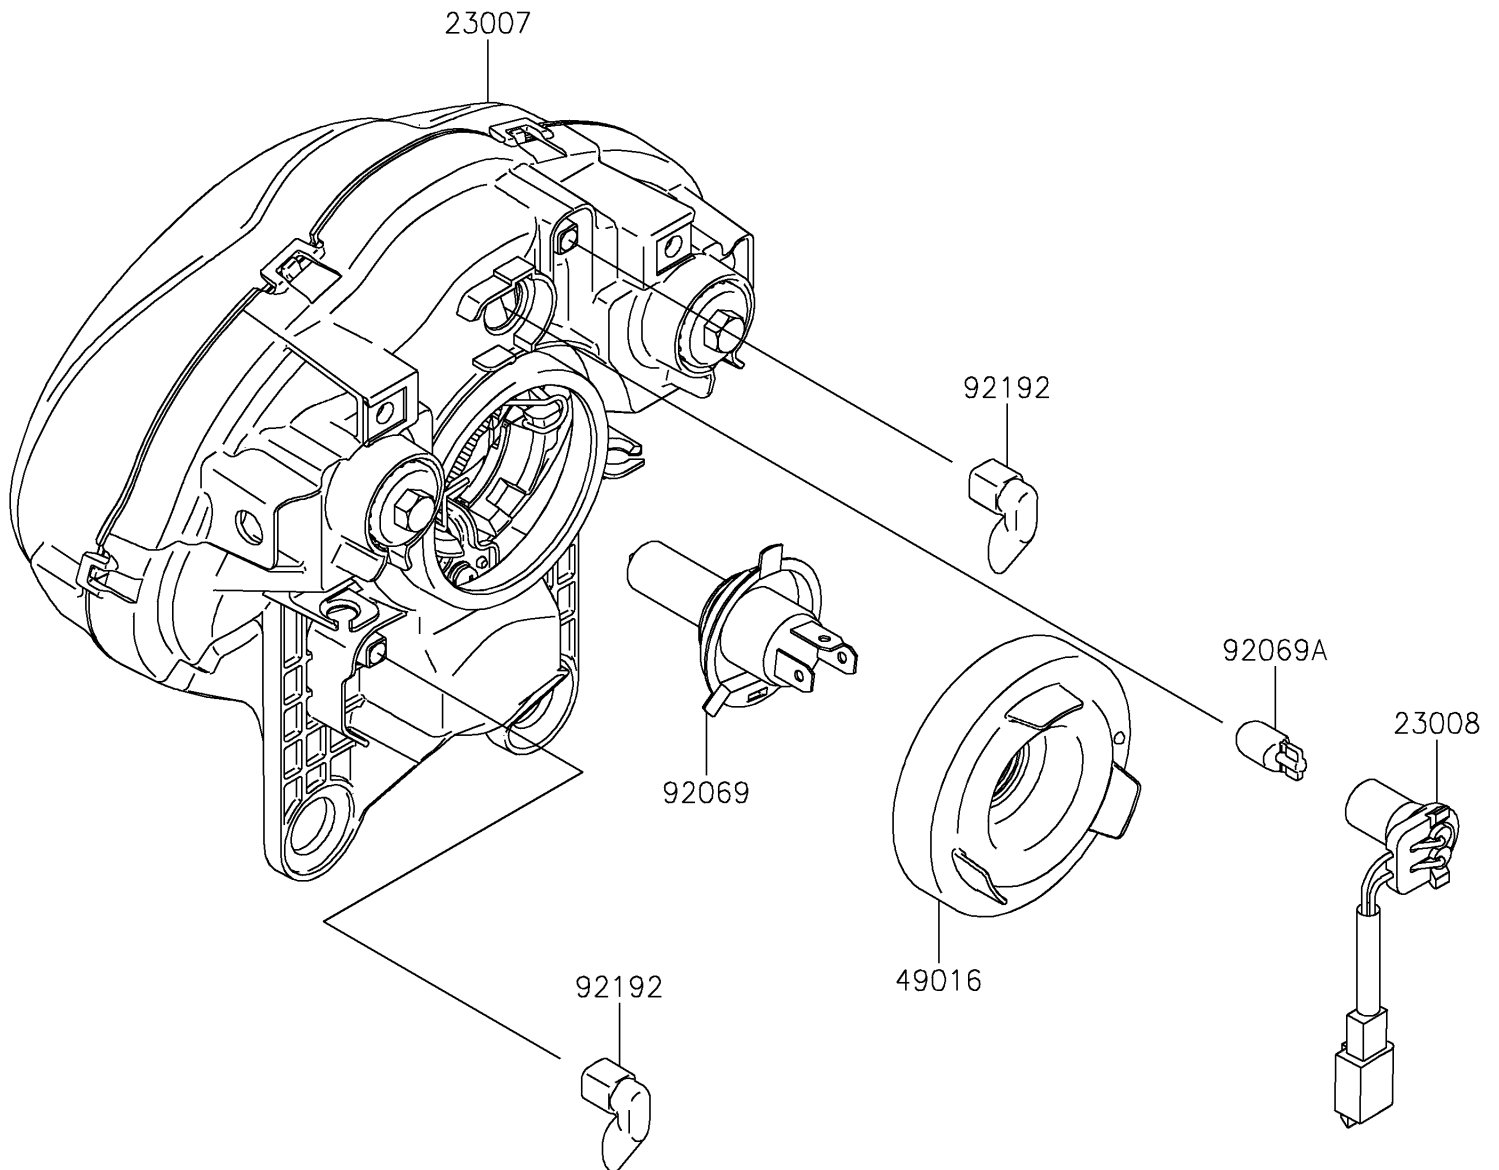

2021 VULCAN® S

PARTS DIAGRAM

Headlight(s)