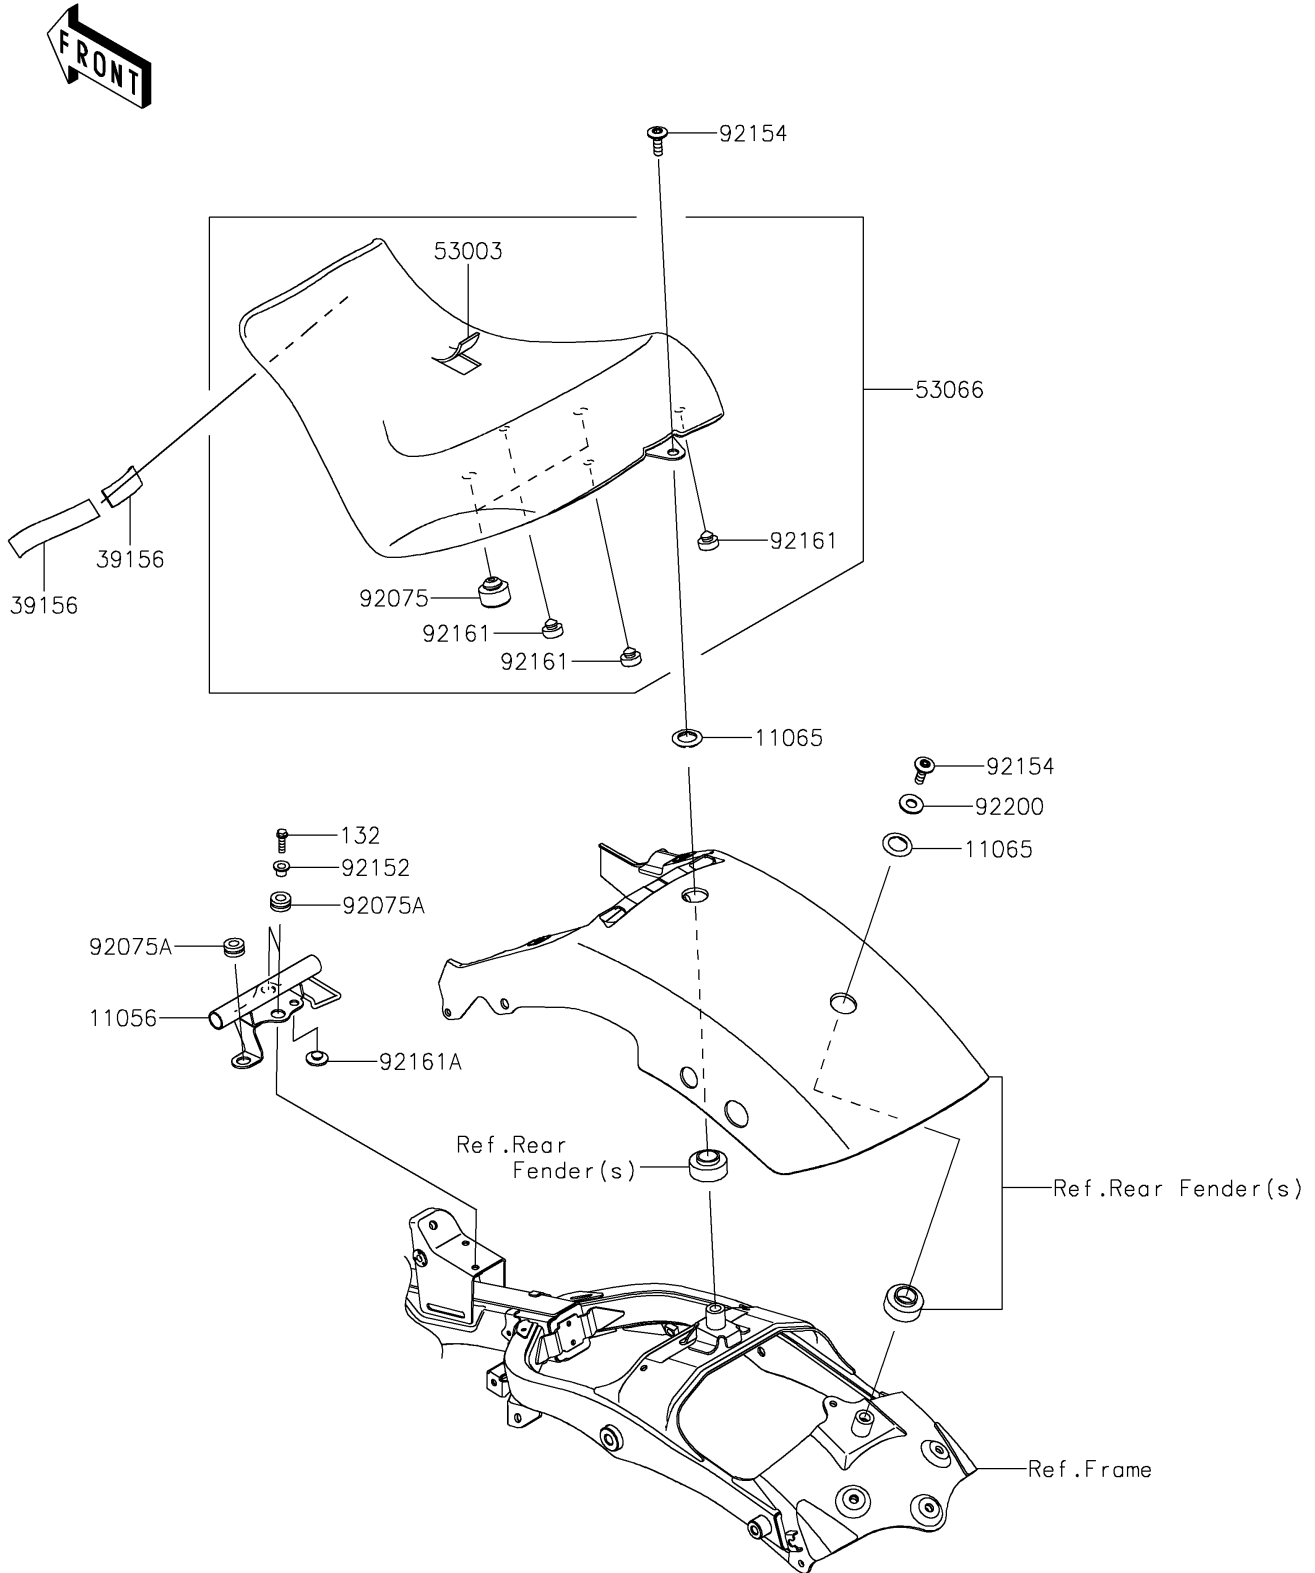

2021 VULCAN® S

PARTS DIAGRAM

Seat

F2510

2021 VULCAN® S

PARTS LIST

Seat

ITEM NAME	PART NUMBER	QUANTITY
BRACKET,SEAT (Ref # 11056)	11056-4009	1
CAP (Ref # 11065)	11065-0872	2
PAD,20X100X2 (Ref # 39156)	39156-1934	2
LEATHER,FR SEAT,BLACK (Ref # 53003)	53003-0567-MA	1
SEAT-ASSY,FR,BLACK (Ref # 53066)	53066-0734-MA	1
DAMPER (Ref # 92075)	92075-015	2
DAMPER (Ref # 92075A)	92075-1880	3
COLLAR,6.8X10X11.6 (Ref # 92152)	92152-0977	2
BOLT,SOCKET,8X25 (Ref # 92154)	92154-1805	2
DAMPER,10X20X8 (Ref # 92161)	92161-0855	3
DAMPER,8X22X10 (Ref # 92161A)	92161-1685	1
WASHER,10.5X24X2 (Ref # 92200)	92200-0987	1
BOLT-FLANGED-SMALL,6X20 (Ref # 132)	132BA0620	2