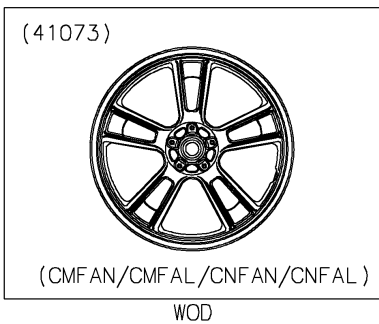

## PARTS DIAGRAM

### Front Wheel

### Front Wheel

ITEM NAME	PART NUMBER	QUANTITY
AXLE,FR (Ref # 41068)	41068-0059	1
WHEEL-ASSY,FR,G.BLACK (Ref # 41073)	41073-0653-QT	1
SEAL-OIL,BJN30427 (Ref # 92049)	92049-0130	2
COLLAR,20X30X15.5 (Ref # 92152)	92152-0946	2
COLLAR,20.2X28X115 (Ref # 92152A)	92152-0958	1
BEARING-BALL,#6004UUC3 (Ref # 601)	601B6004UU	2