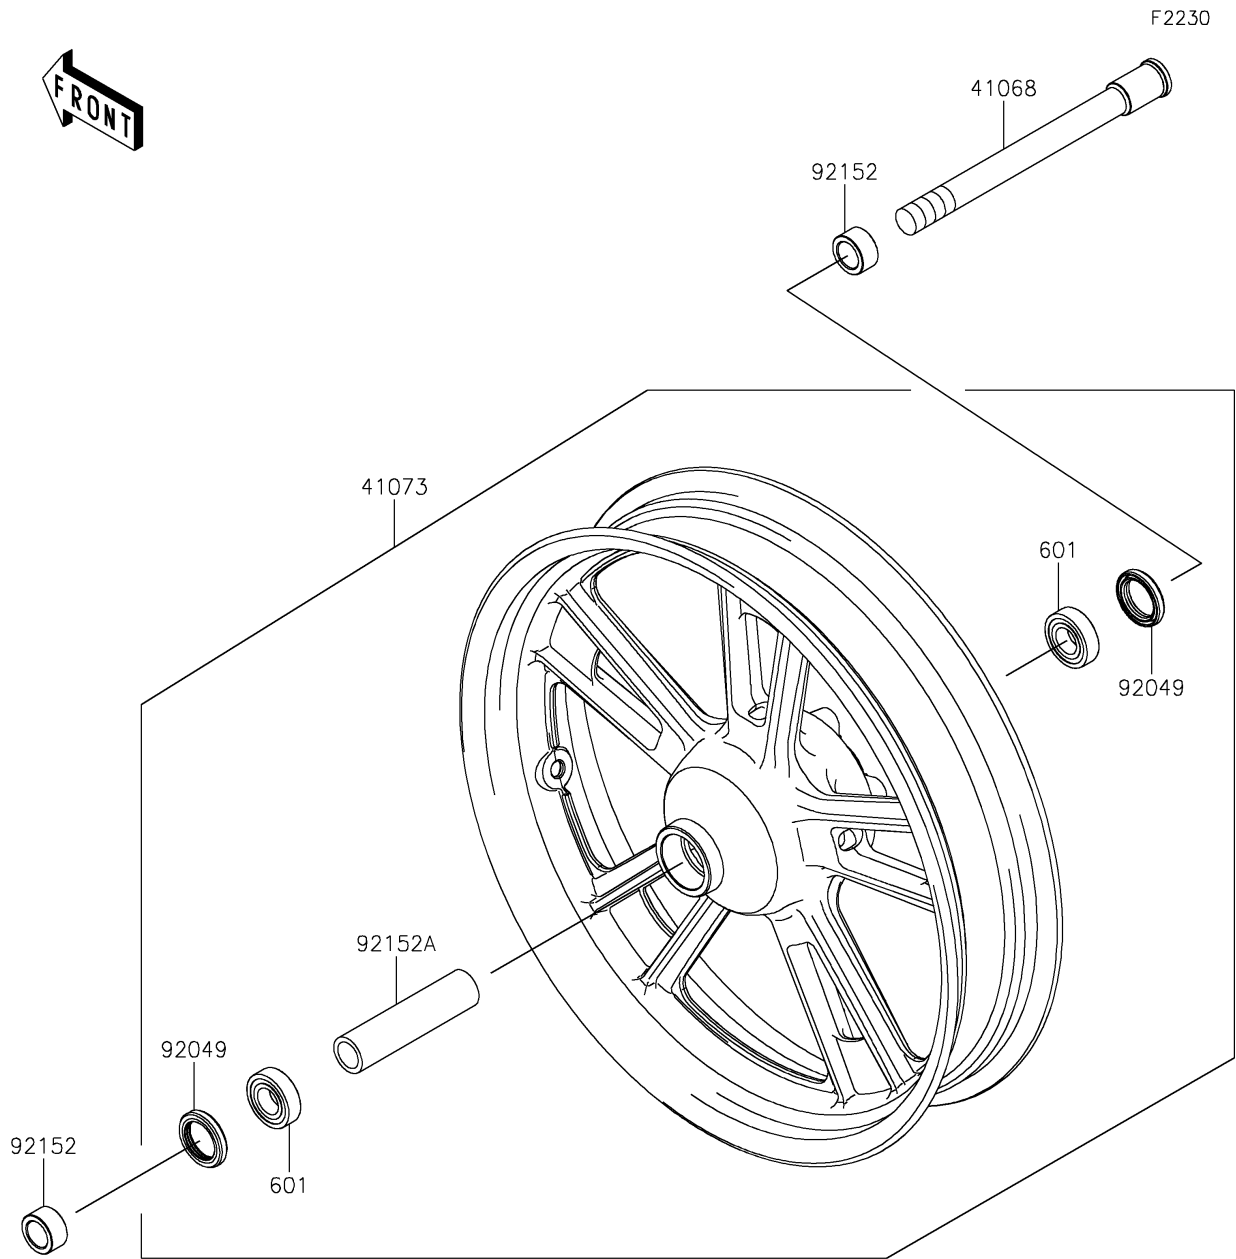

## PARTS DIAGRAM

### Front Wheel

## PARTS LIST

### Front Wheel

ITEM NAME	PART NUMBER	QUANTITY
AXLE,FR (Ref # 41068)	41068-0059	1
WHEEL-ASSY,FR,G.BLACK (Ref # 41073)	41073-0653-QT	1
SEAL-OIL,BJN30427 (Ref # 92049)	92049-0130	2
COLLAR,20X30X15.5 (Ref # 92152)	92152-0946	2
COLLAR,20.2X28X115 (Ref # 92152A)	92152-0958	1
BEARING-BALL,#6004UUC3 (Ref # 601)	601B6004UU	2