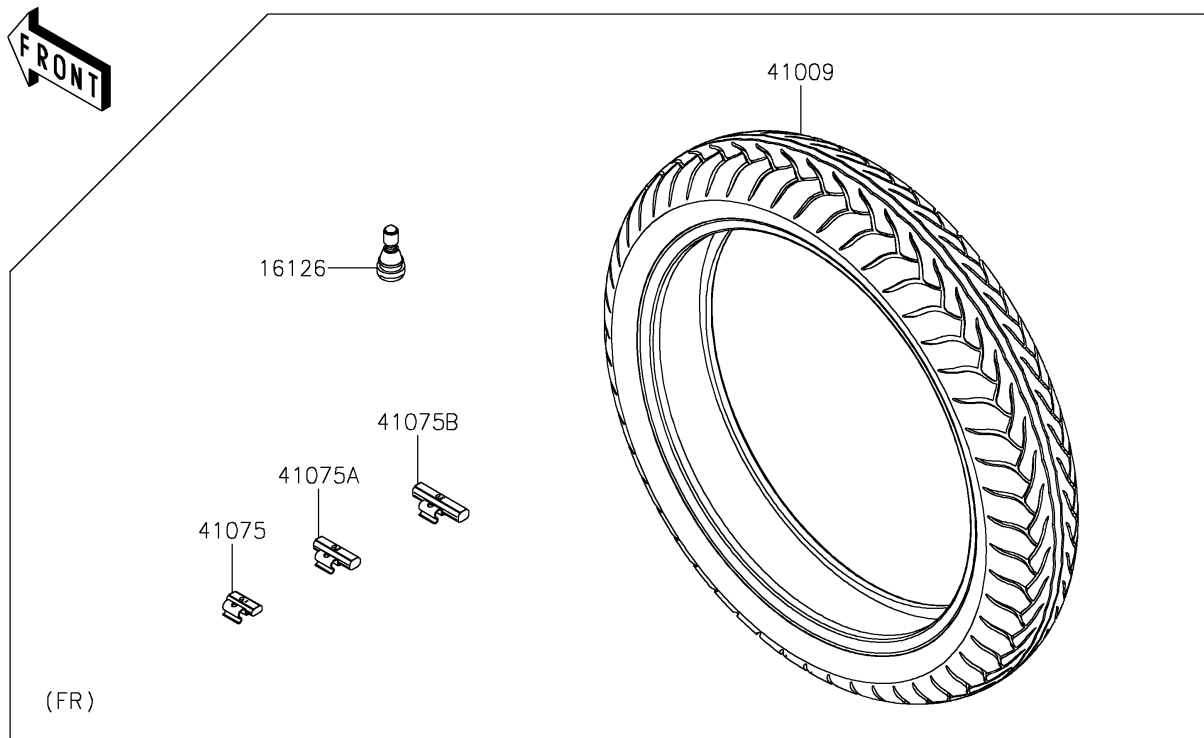

2022 VULCAN® S

PARTS DIAGRAM

Tires

F2210

2022 VULCAN® S

PARTS LIST

Tires

ITEM NAME	PART NUMBER	QUANTITY
VALVE,TIRE (Ref # 16126)	16126-1140	2
TIRE,FR,120/70R18(59H),D220F (Ref # 41009)	41009-0659	1
TIRE,RR,160/60ZR17(69H),D220ST (Ref # 41009A)	41009-0693	1
BALANCER-WHEEL,10G,SILVER (Ref # 41075)	41075-0007	AR
BALANCER-WHEEL,20G,SILVER (Ref # 41075A)	41075-0008	AR
BALANCER-WHEEL,30G,SILVER (Ref # 41075B)	41075-0009	AR