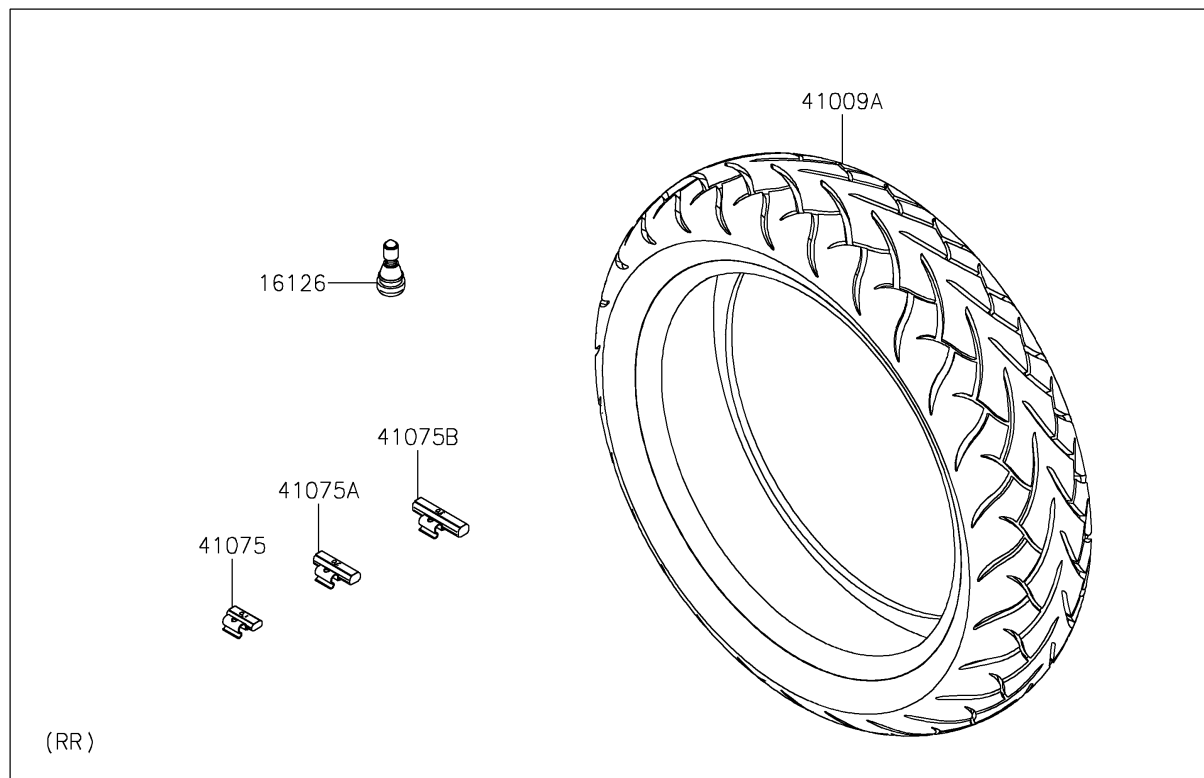

2022 VULCAN® S

PARTS DIAGRAM

Tires

F2210

2022 VULCAN® S

PARTS LIST

Tires

ITEM NAME	PART NUMBER	QUANTITY
VALVE,TIRE (Ref # 16126)	16126-1140	2
TIRE,FR,120/70R18(59H),D220F (Ref # 41009)	41009-0659	1
TIRE,RR,160/60ZR17(69H),D220ST (Ref # 41009A)	41009-0693	1
BALANCER-WHEEL,10G,SILVER (Ref # 41075)	41075-0007	AR
BALANCER-WHEEL,20G,SILVER (Ref # 41075A)	41075-0008	AR
BALANCER-WHEEL,30G,SILVER (Ref # 41075B)	41075-0009	AR