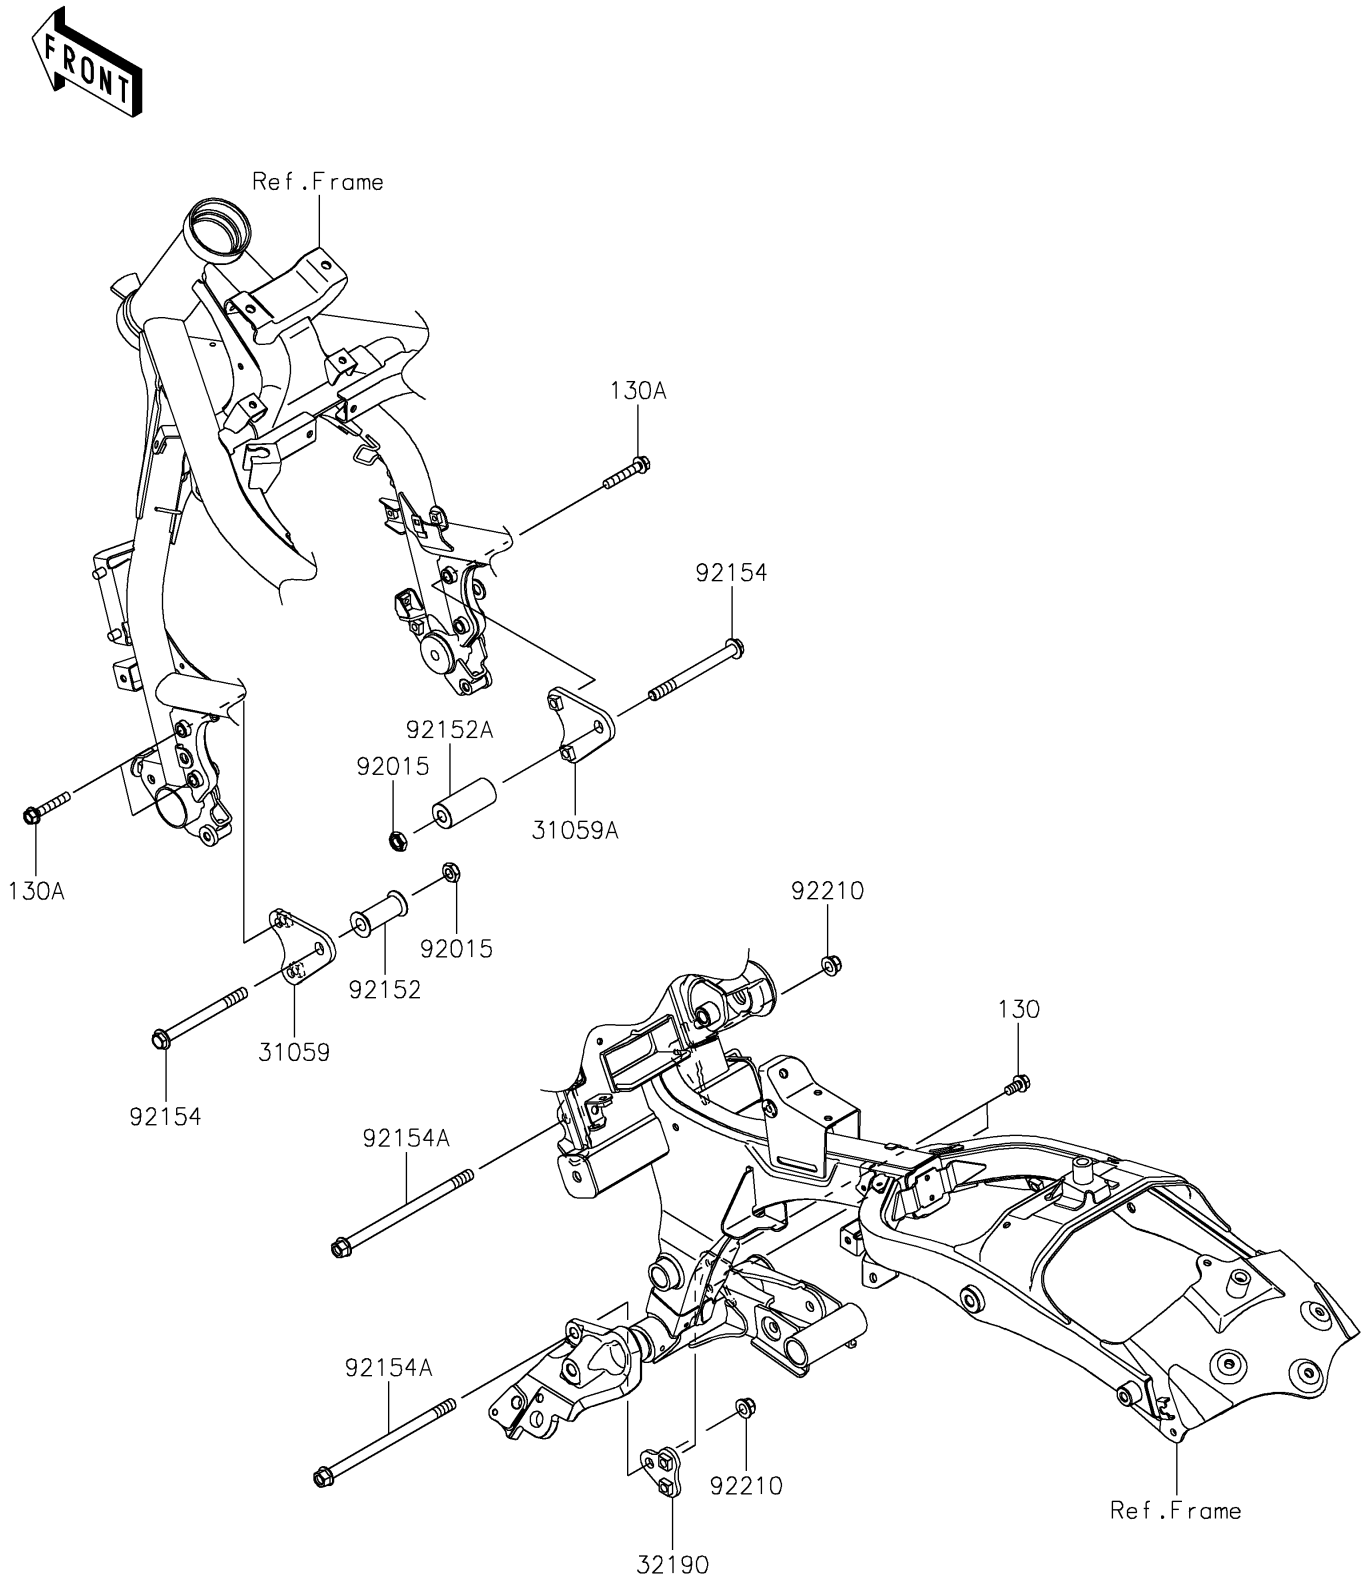

2021 VULCAN® S

PARTS DIAGRAM

Engine Mount

F2122

2021 VULCAN® S

PARTS LIST

Engine Mount

ITEM NAME	PART NUMBER	QUANTITY
BRACKET-COMP-ENGINE,LH (Ref # 31059)	31059-0010	1
BRACKET-COMP-ENGINE,RH (Ref # 31059A)	31059-0011	1
BRACKET-ENGINE,RR,RH (Ref # 32190)	32190-0560	1
NUT,LOCK,10MM,BLACK (Ref # 92015)	92015-1188	2
COLLAR,11X26X50.8 (Ref # 92152)	92152-0963	1
COLLAR,11X26X60.7 (Ref # 92152A)	92152-1897	1
BOLT,FLANGED,10X110 (Ref # 92154)	92154-0716	2
BOLT,FLANGED,10X170 (Ref # 92154A)	92154-0840	2
NUT,LOCK,FLANGED,10MM (Ref # 92210)	92210-1081	2
BOLT-FLANGED,8X16 (Ref # 130)	130BA0816	2
BOLT-FLANGED,8X45 (Ref # 130A)	130BA0845	4