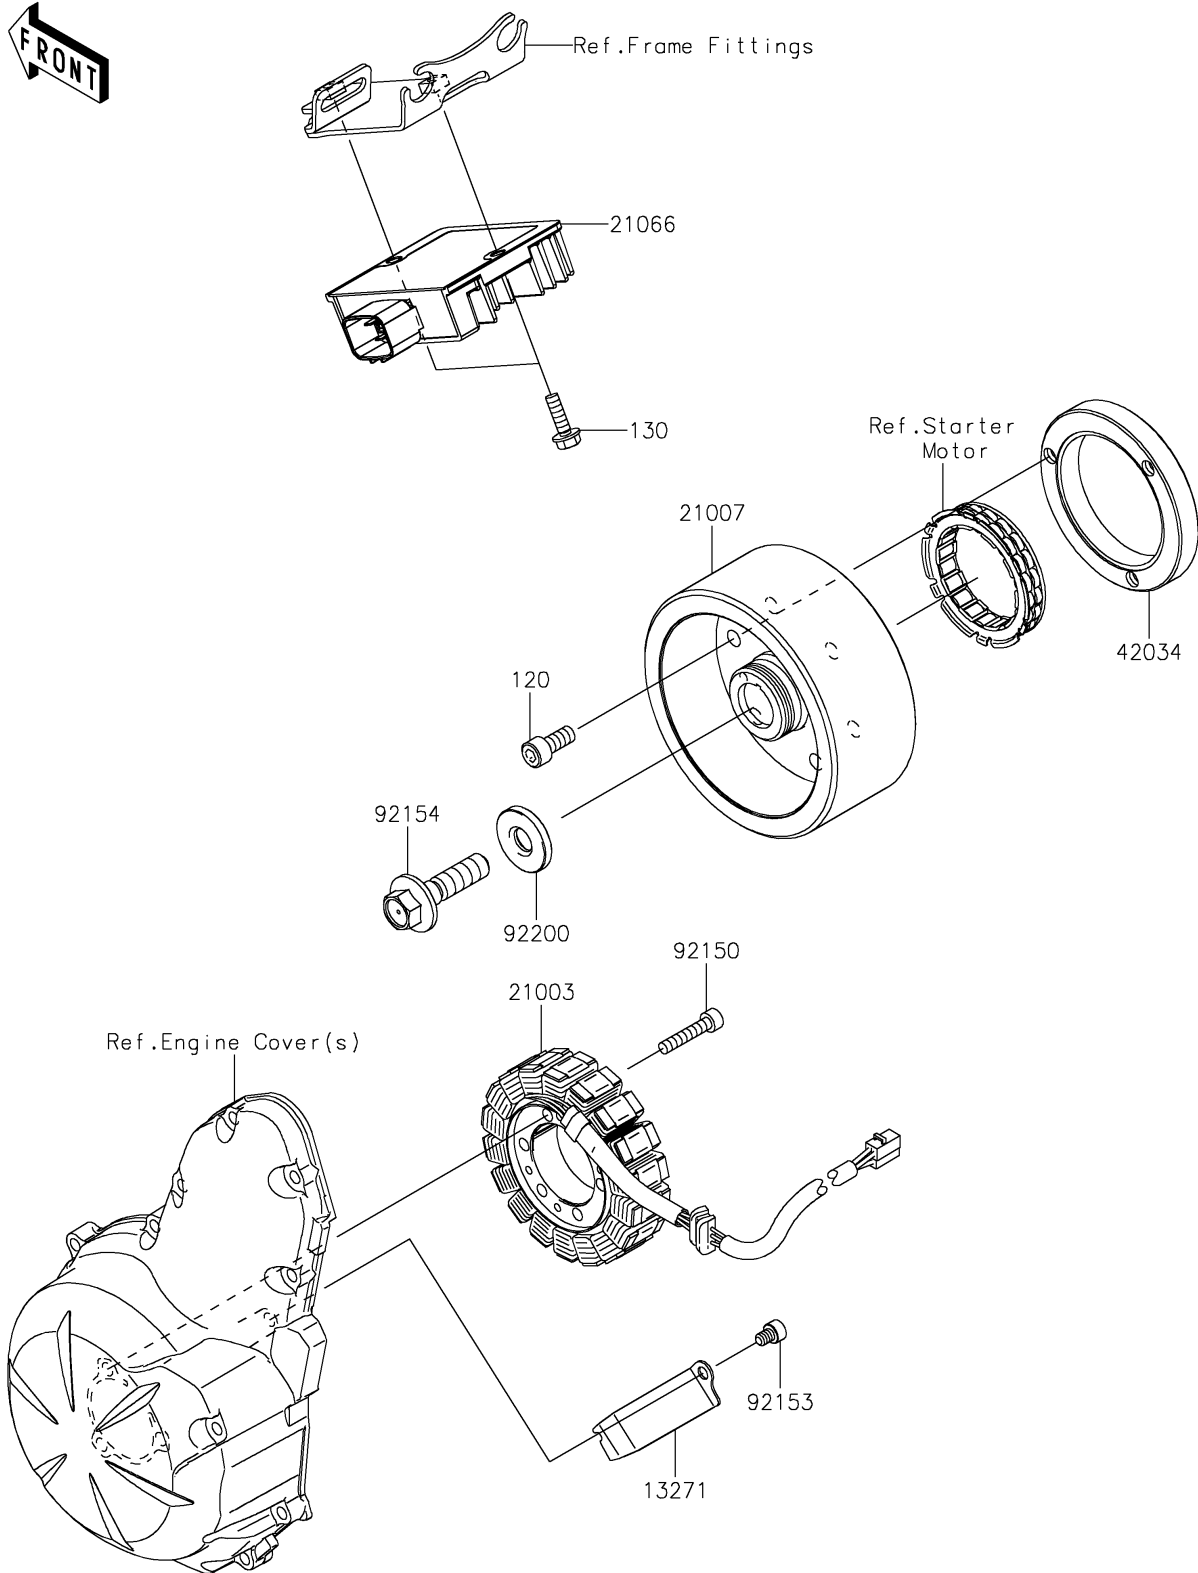

2022 VULCAN® S

PARTS DIAGRAM

Generator

E1810

2022 VULCAN® S

PARTS LIST

Generator

ITEM NAME	PART NUMBER	QUANTITY
PLATE (Ref # 13271)	13271-0952	1
STATOR (Ref # 21003)	21003-0206	1
ROTOR (Ref # 21007)	21007-0601	1
REGULATOR-VOLTAGE (Ref # 21066)	21066-0750	1
COUPLING (Ref # 42034)	42034-1143	1
BOLT,SOCKET,6X30 (Ref # 92150)	92150-1433	3
BOLT,SOCKET,6X8 (Ref # 92153)	92153-1414	1
BOLT,FLANGED,12X45 (Ref # 92154)	92154-1812	1
WASHER,12X33X5 (Ref # 92200)	92200-0220	1
BOLT-SOCKET,8X18 (Ref # 120)	120CA0818	3
BOLT-FLANGED,6X20 (Ref # 130)	130BA0620	2