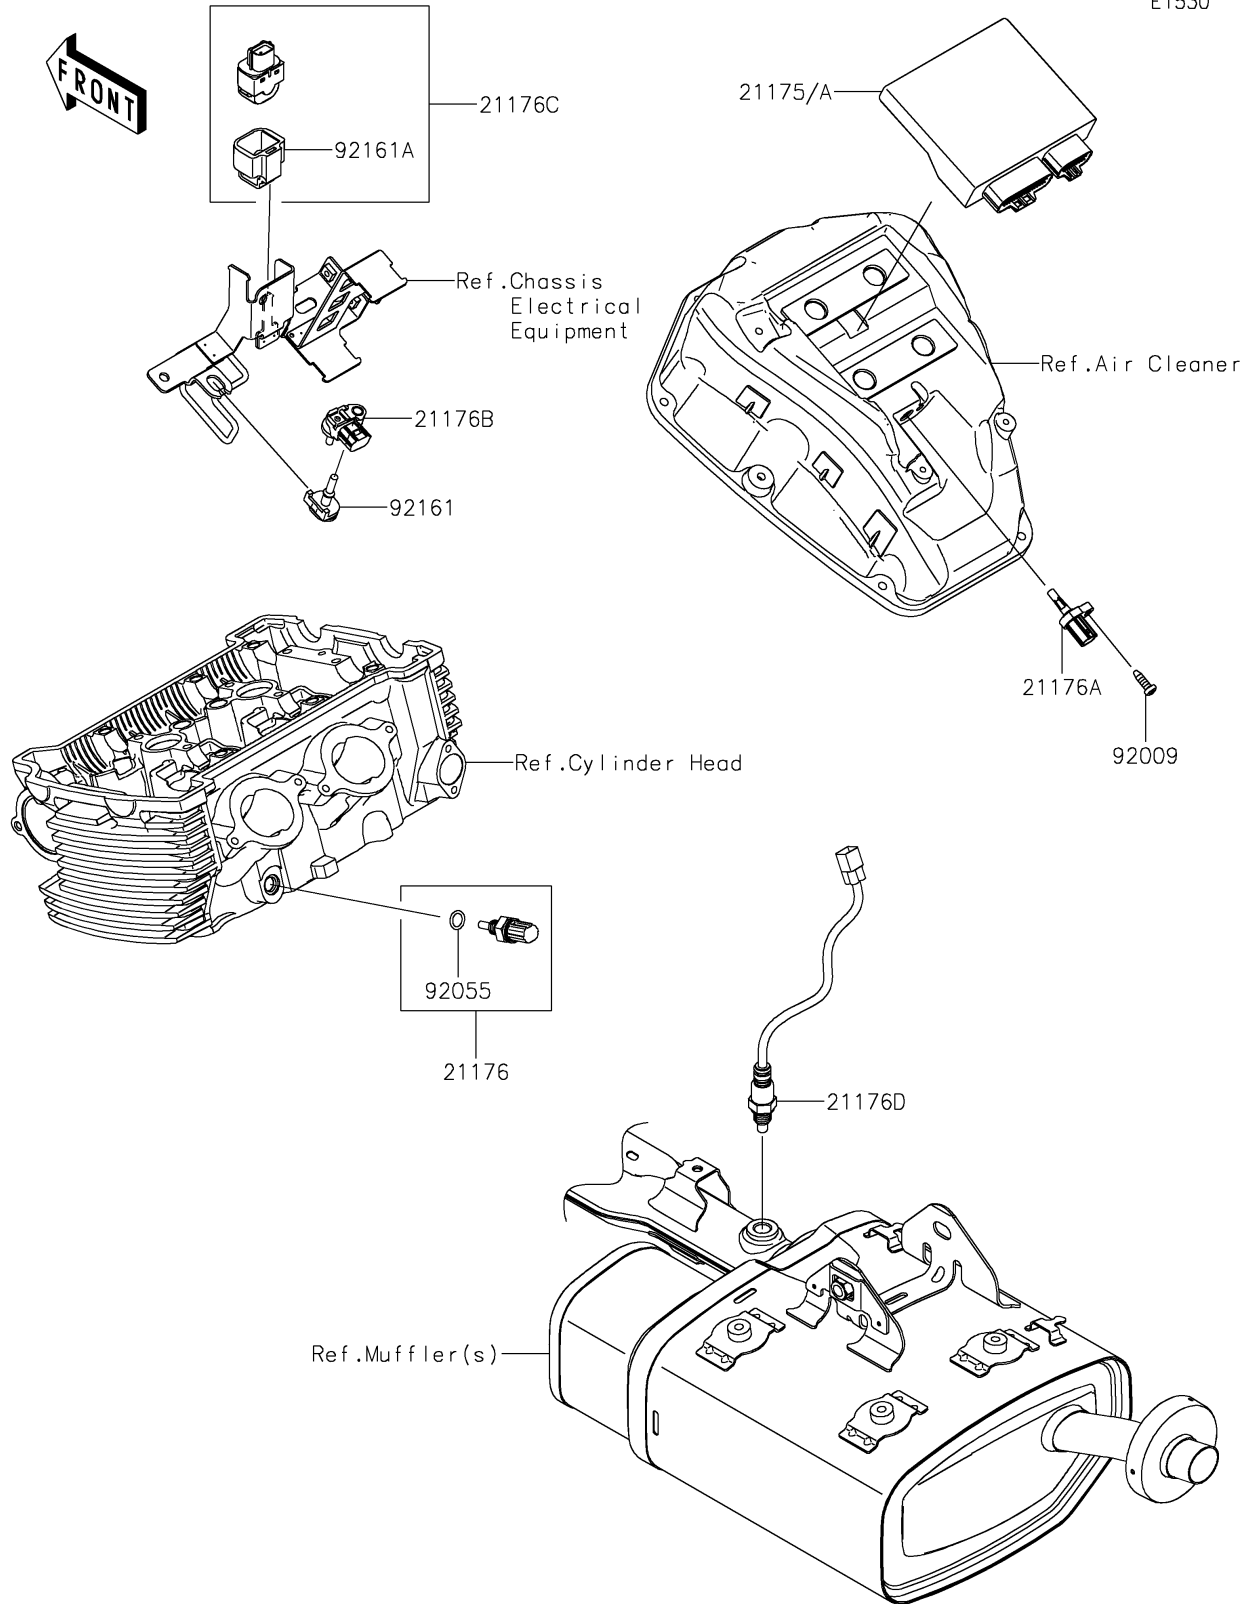

2022 VULCAN® S

PARTS DIAGRAM

Fuel Injection

E1530

2022 VULCAN® S

PARTS LIST

Fuel Injection

ITEM NAME	PART NUMBER	QUANTITY
CONTROL UNIT-ELECTRONIC (Ref # 21175)	21175-1196	1
CONTROL UNIT-ELECTRONIC (Ref # 21175A)	21175-1197	1
SENSOR,WATER TEMP (Ref # 21176)	21176-0009	1
SENSOR,AIR TEMPERATURE (Ref # 21176A)	21176-0048	1
SENSOR,PRESSURE (Ref # 21176B)	21176-0111	1
SENSOR,VEHICLE-DOWN (Ref # 21176C)	21176-0704	1
SENSOR,OXYGEN (Ref # 21176D)	21176-0775	1
SCREW,TAPPING,5X16 (Ref # 92009)	92009-1984	1
RING-O,9.5X1.9 (Ref # 92055)	92055-0016	1
DAMPER (Ref # 92161)	92161-0673	1
DAMPER (Ref # 92161A)	92161-0951	1