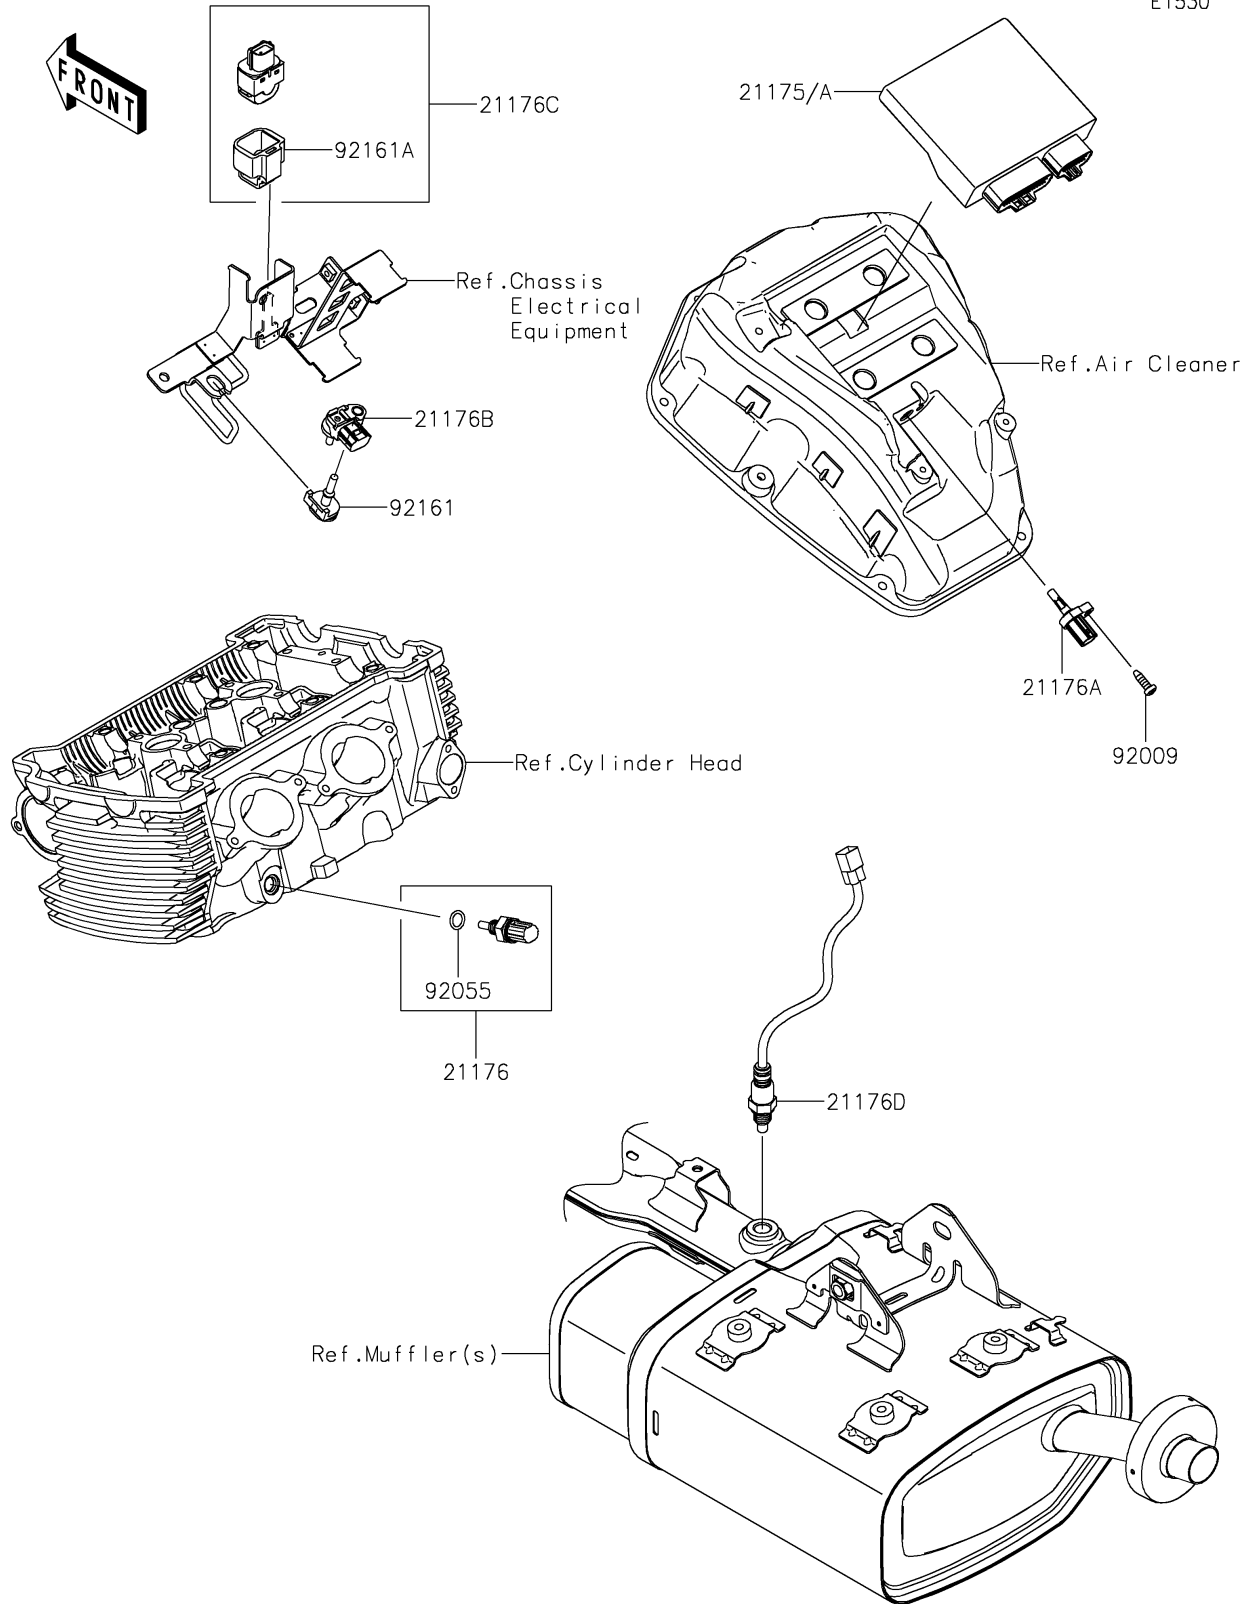

2021 VULCAN® S

PARTS DIAGRAM

Fuel Injection

E1530

2021 VULCAN® S

PARTS LIST

Fuel Injection

Kawasaki

Let the Good Times Roll®

ITEM NAME

PART NUMBER

QUANTITY
