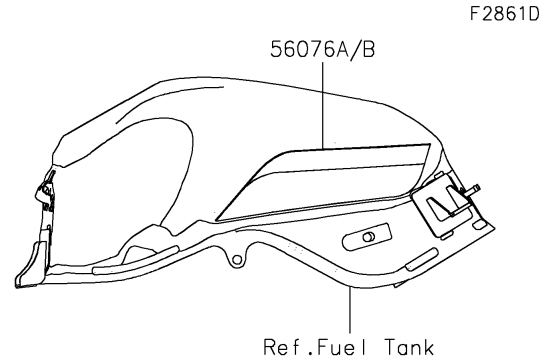

2022 Z900

PARTS DIAGRAM

Decals(Red)(FNSCN/FNSCL)

2022 Z900

PARTS LIST

Decals(Red)(FN SCN/FN SCL)

ITEM NAME	PART NUMBER	QUANTITY
MARK,FR FENDER,ABS (Ref # 56054)	56054-1413	1
MARK,TANK COVER,Z,3D (Ref # 56054A)	56054-3790	1
MARK,TANK COVER,KAWASAKI,3D (Ref # 56054B)	56054-3791	1
MARK,Z 50TH (Ref # 56054C)	56054-3806	1
PATTERN,WHEEL,SILVER,1409X6 (Ref # 56076)	56076-4077	1
PATTERN,FUEL TANK,LH (Ref # 56076A)	56076-4108	1
PATTERN,FUEL TANK,RH (Ref # 56076B)	56076-4109	1
PATTERN,TANK COVER,LH,FR (Ref # 56076C)	56076-4110	1
PATTERN,TANK COVER,LH,RR (Ref # 56076D)	56076-4111	1
PATTERN,TANK COVER,RH,FR (Ref # 56076E)	56076-4112	1
PATTERN,TANK COVER,RH,RR (Ref # 56076F)	56076-4113	1
PATTERN,TAIL COVER,LH (Ref # 56076G)	56076-4114	1
PATTERN,TAIL COVER,RH (Ref # 56076H)	56076-4115	1
RIM STRIPE APPLICATOR (Ref # 57001)	57001-1752	1