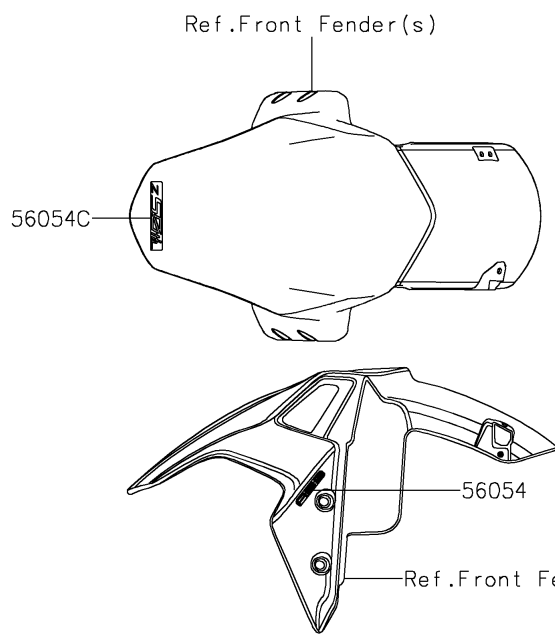

2022 Z900

PARTS DIAGRAM

Decals(Red)(FNSCN/FNSCL)

2022 Z900

PARTS LIST

Decals(Red)(FN SCN/FN SCL)

ITEM NAME	PART NUMBER	QUANTITY
MARK,FR FENDER,ABS (Ref # 56054)	56054-1413	1
MARK,TANK COVER,Z,3D (Ref # 56054A)	56054-3790	1
MARK,TANK COVER,KAWASAKI,3D (Ref # 56054B)	56054-3791	1
MARK,Z 50TH (Ref # 56054C)	56054-3806	1
PATTERN,WHEEL,SILVER,1409X6 (Ref # 56076)	56076-4077	1
PATTERN,FUEL TANK,LH (Ref # 56076A)	56076-4108	1
PATTERN,FUEL TANK,RH (Ref # 56076B)	56076-4109	1
PATTERN,TANK COVER,LH,FR (Ref # 56076C)	56076-4110	1
PATTERN,TANK COVER,LH,RR (Ref # 56076D)	56076-4111	1
PATTERN,TANK COVER,RH,FR (Ref # 56076E)	56076-4112	1
PATTERN,TANK COVER,RH,RR (Ref # 56076F)	56076-4113	1
PATTERN,TAIL COVER,LH (Ref # 56076G)	56076-4114	1
PATTERN,TAIL COVER,RH (Ref # 56076H)	56076-4115	1
RIM STRIPE APPLICATOR (Ref # 57001)	57001-1752	1