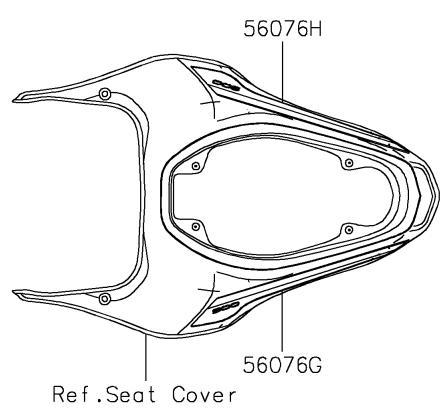

2022 Z900

PARTS DIAGRAM

Decals(Red)(FNSCN/FNSCL)

2022 Z900

PARTS LIST

Decals(Red)(FN SCN/FN SCL)

ITEM NAME	PART NUMBER	QUANTITY
MARK,FR FENDER,ABS (Ref # 56054)	56054-1413	1
MARK,TANK COVER,Z,3D (Ref # 56054A)	56054-3790	1
MARK,TANK COVER,KAWASAKI,3D (Ref # 56054B)	56054-3791	1
MARK,Z 50TH (Ref # 56054C)	56054-3806	1
PATTERN,WHEEL,SILVER,1409X6 (Ref # 56076)	56076-4077	1
PATTERN,FUEL TANK,LH (Ref # 56076A)	56076-4108	1
PATTERN,FUEL TANK,RH (Ref # 56076B)	56076-4109	1
PATTERN,TANK COVER,LH,FR (Ref # 56076C)	56076-4110	1
PATTERN,TANK COVER,LH,RR (Ref # 56076D)	56076-4111	1
PATTERN,TANK COVER,RH,FR (Ref # 56076E)	56076-4112	1
PATTERN,TANK COVER,RH,RR (Ref # 56076F)	56076-4113	1
PATTERN,TAIL COVER,LH (Ref # 56076G)	56076-4114	1
PATTERN,TAIL COVER,RH (Ref # 56076H)	56076-4115	1
RIM STRIPE APPLICATOR (Ref # 57001)	57001-1752	1