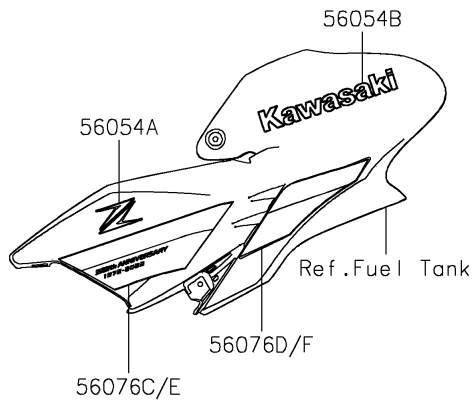

2022 Z900

PARTS DIAGRAM

Decals(Red)(FNSCN/FNSCL)

2022 Z900

PARTS LIST

Decals(Red)(FN SCN/FN SCL)

ITEM NAME	PART NUMBER	QUANTITY
MARK,FR FENDER,ABS (Ref # 56054)	56054-1413	1
MARK,TANK COVER,Z,3D (Ref # 56054A)	56054-3790	1
MARK,TANK COVER,KAWASAKI,3D (Ref # 56054B)	56054-3791	1
MARK,Z 50TH (Ref # 56054C)	56054-3806	1
PATTERN,WHEEL,SILVER,1409X6 (Ref # 56076)	56076-4077	1
PATTERN,FUEL TANK,LH (Ref # 56076A)	56076-4108	1
PATTERN,FUEL TANK,RH (Ref # 56076B)	56076-4109	1
PATTERN,TANK COVER,LH,FR (Ref # 56076C)	56076-4110	1
PATTERN,TANK COVER,LH,RR (Ref # 56076D)	56076-4111	1
PATTERN,TANK COVER,RH,FR (Ref # 56076E)	56076-4112	1
PATTERN,TANK COVER,RH,RR (Ref # 56076F)	56076-4113	1
PATTERN,TAIL COVER,LH (Ref # 56076G)	56076-4114	1
PATTERN,TAIL COVER,RH (Ref # 56076H)	56076-4115	1
RIM STRIPE APPLICATOR (Ref # 57001)	57001-1752	1