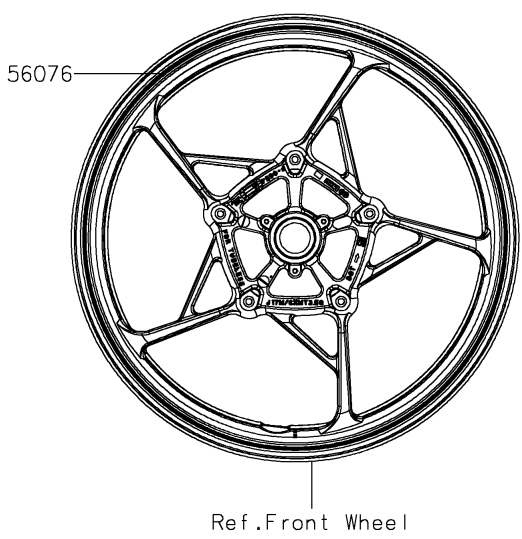

2022 Z900

PARTS DIAGRAM

Decals(Red)(FNSCN/FNSCL)

2022 Z900

PARTS LIST

Decals(Red)(FN SCN/FN SCL)

ITEM NAME	PART NUMBER	QUANTITY
MARK,FR FENDER,ABS (Ref # 56054)	56054-1413	1
MARK,TANK COVER,Z,3D (Ref # 56054A)	56054-3790	1
MARK,TANK COVER,KAWASAKI,3D (Ref # 56054B)	56054-3791	1
MARK,Z 50TH (Ref # 56054C)	56054-3806	1
PATTERN,WHEEL,SILVER,1409X6 (Ref # 56076)	56076-4077	1
PATTERN,FUEL TANK,LH (Ref # 56076A)	56076-4108	1
PATTERN,FUEL TANK,RH (Ref # 56076B)	56076-4109	1
PATTERN,TANK COVER,LH,FR (Ref # 56076C)	56076-4110	1
PATTERN,TANK COVER,LH,RR (Ref # 56076D)	56076-4111	1
PATTERN,TANK COVER,RH,FR (Ref # 56076E)	56076-4112	1
PATTERN,TANK COVER,RH,RR (Ref # 56076F)	56076-4113	1
PATTERN,TAIL COVER,LH (Ref # 56076G)	56076-4114	1
PATTERN,TAIL COVER,RH (Ref # 56076H)	56076-4115	1
RIM STRIPE APPLICATOR (Ref # 57001)	57001-1752	1