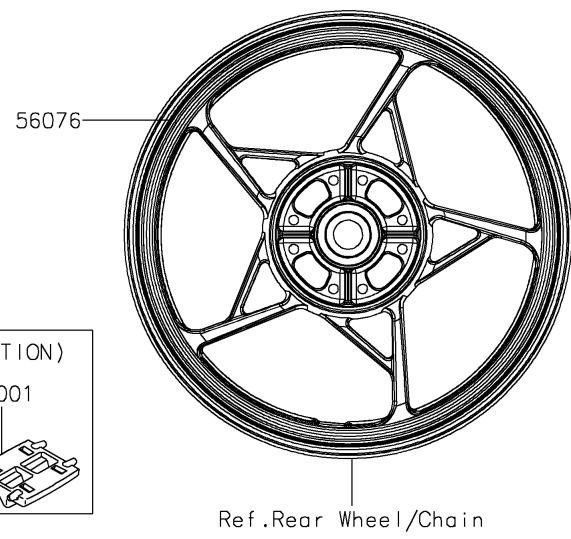

2022 Z900

PARTS DIAGRAM

Decals(Red)(FNSCN/FNSCL)

2022 Z900

PARTS LIST

Decals(Red)(FN SCN/FN SCL)

ITEM NAME	PART NUMBER	QUANTITY
MARK,FR FENDER,ABS (Ref # 56054)	56054-1413	1
MARK,TANK COVER,Z,3D (Ref # 56054A)	56054-3790	1
MARK,TANK COVER,KAWASAKI,3D (Ref # 56054B)	56054-3791	1
MARK,Z 50TH (Ref # 56054C)	56054-3806	1
PATTERN,WHEEL,SILVER,1409X6 (Ref # 56076)	56076-4077	1
PATTERN,FUEL TANK,LH (Ref # 56076A)	56076-4108	1
PATTERN,FUEL TANK,RH (Ref # 56076B)	56076-4109	1
PATTERN,TANK COVER,LH,FR (Ref # 56076C)	56076-4110	1
PATTERN,TANK COVER,LH,RR (Ref # 56076D)	56076-4111	1
PATTERN,TANK COVER,RH,FR (Ref # 56076E)	56076-4112	1
PATTERN,TANK COVER,RH,RR (Ref # 56076F)	56076-4113	1
PATTERN,TAIL COVER,LH (Ref # 56076G)	56076-4114	1
PATTERN,TAIL COVER,RH (Ref # 56076H)	56076-4115	1
RIM STRIPE APPLICATOR (Ref # 57001)	57001-1752	1