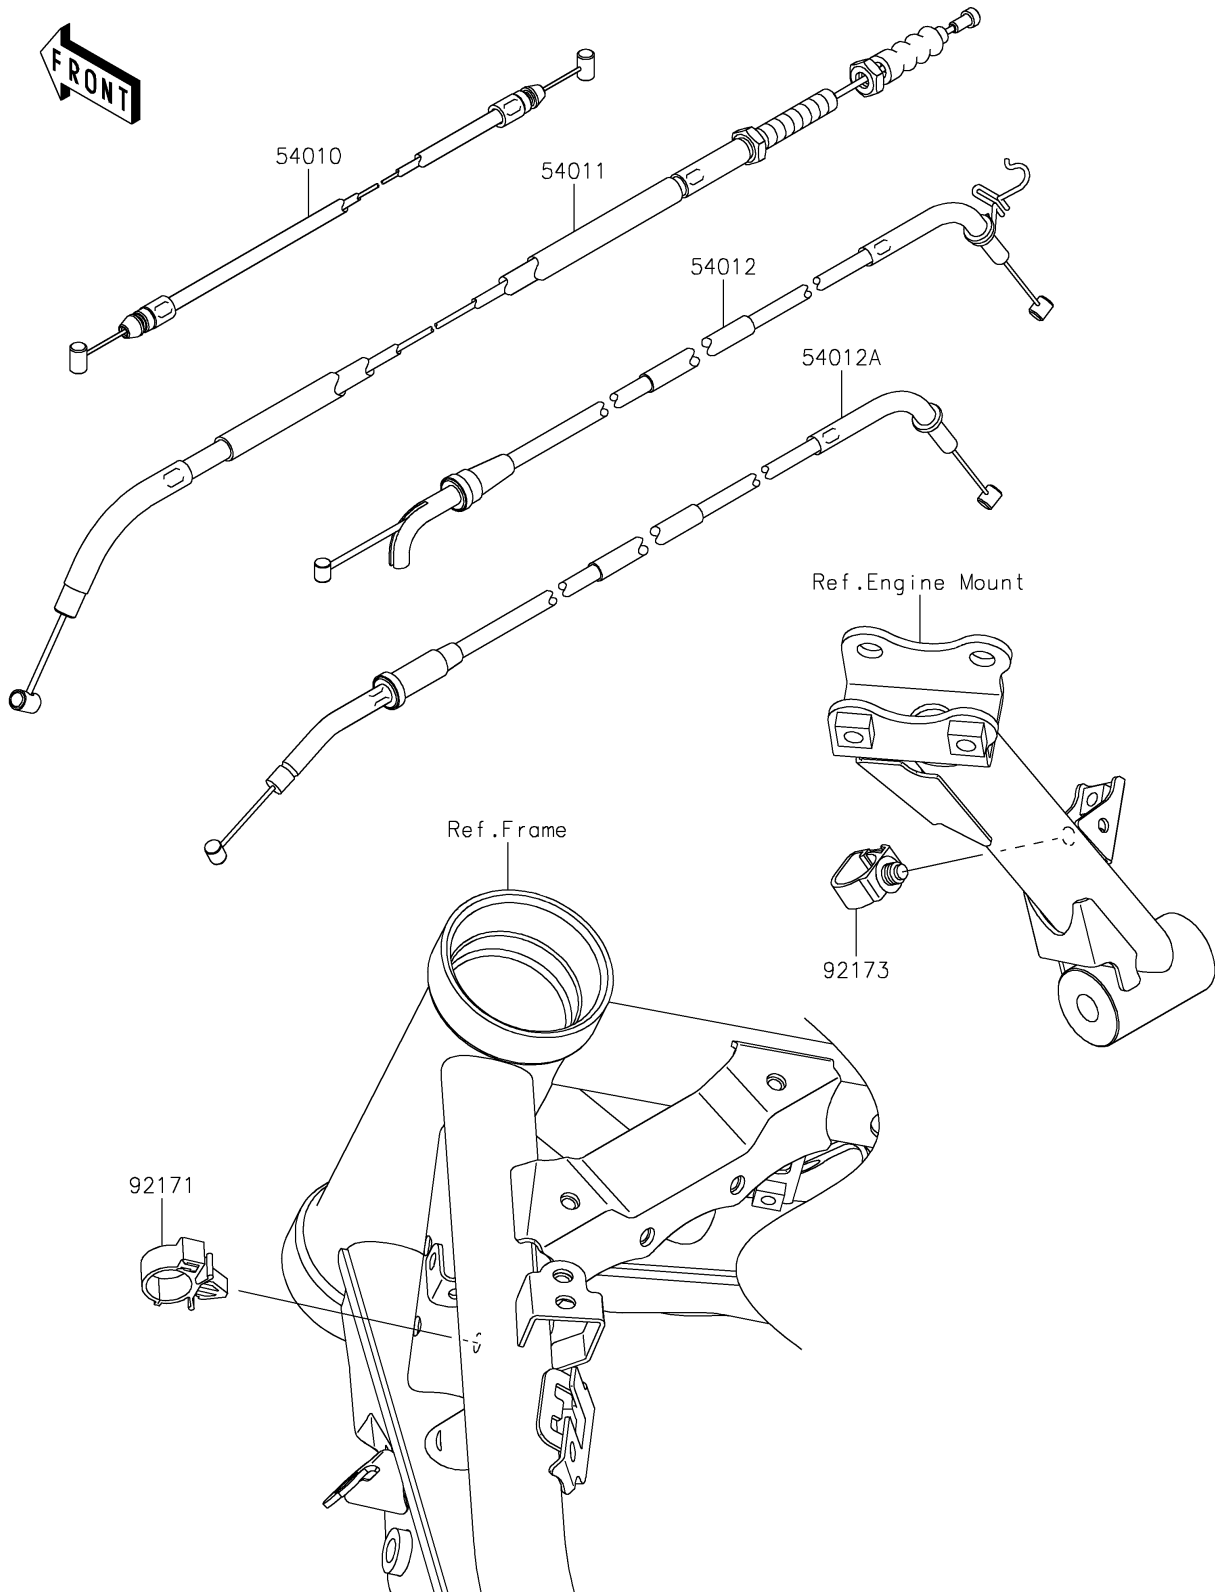

2022 Z900

PARTS DIAGRAM

Cables

F2540

2022 Z900

PARTS LIST

Cables

ITEM NAME	PART NUMBER	QUANTITY
CABLE,SEAT LOCK (Ref # 54010)	54010-0614	1
CABLE-CLUTCH (Ref # 54011)	54011-0644	1
CABLE-THROTTLE (Ref # 54012)	54012-0646	1
CABLE-THROTTLE (Ref # 54012A)	54012-0647	1
CLAMP (Ref # 92171)	92171-0782	1
CLAMP,HOLDER CLIP (Ref # 92173)	92173-0868	1