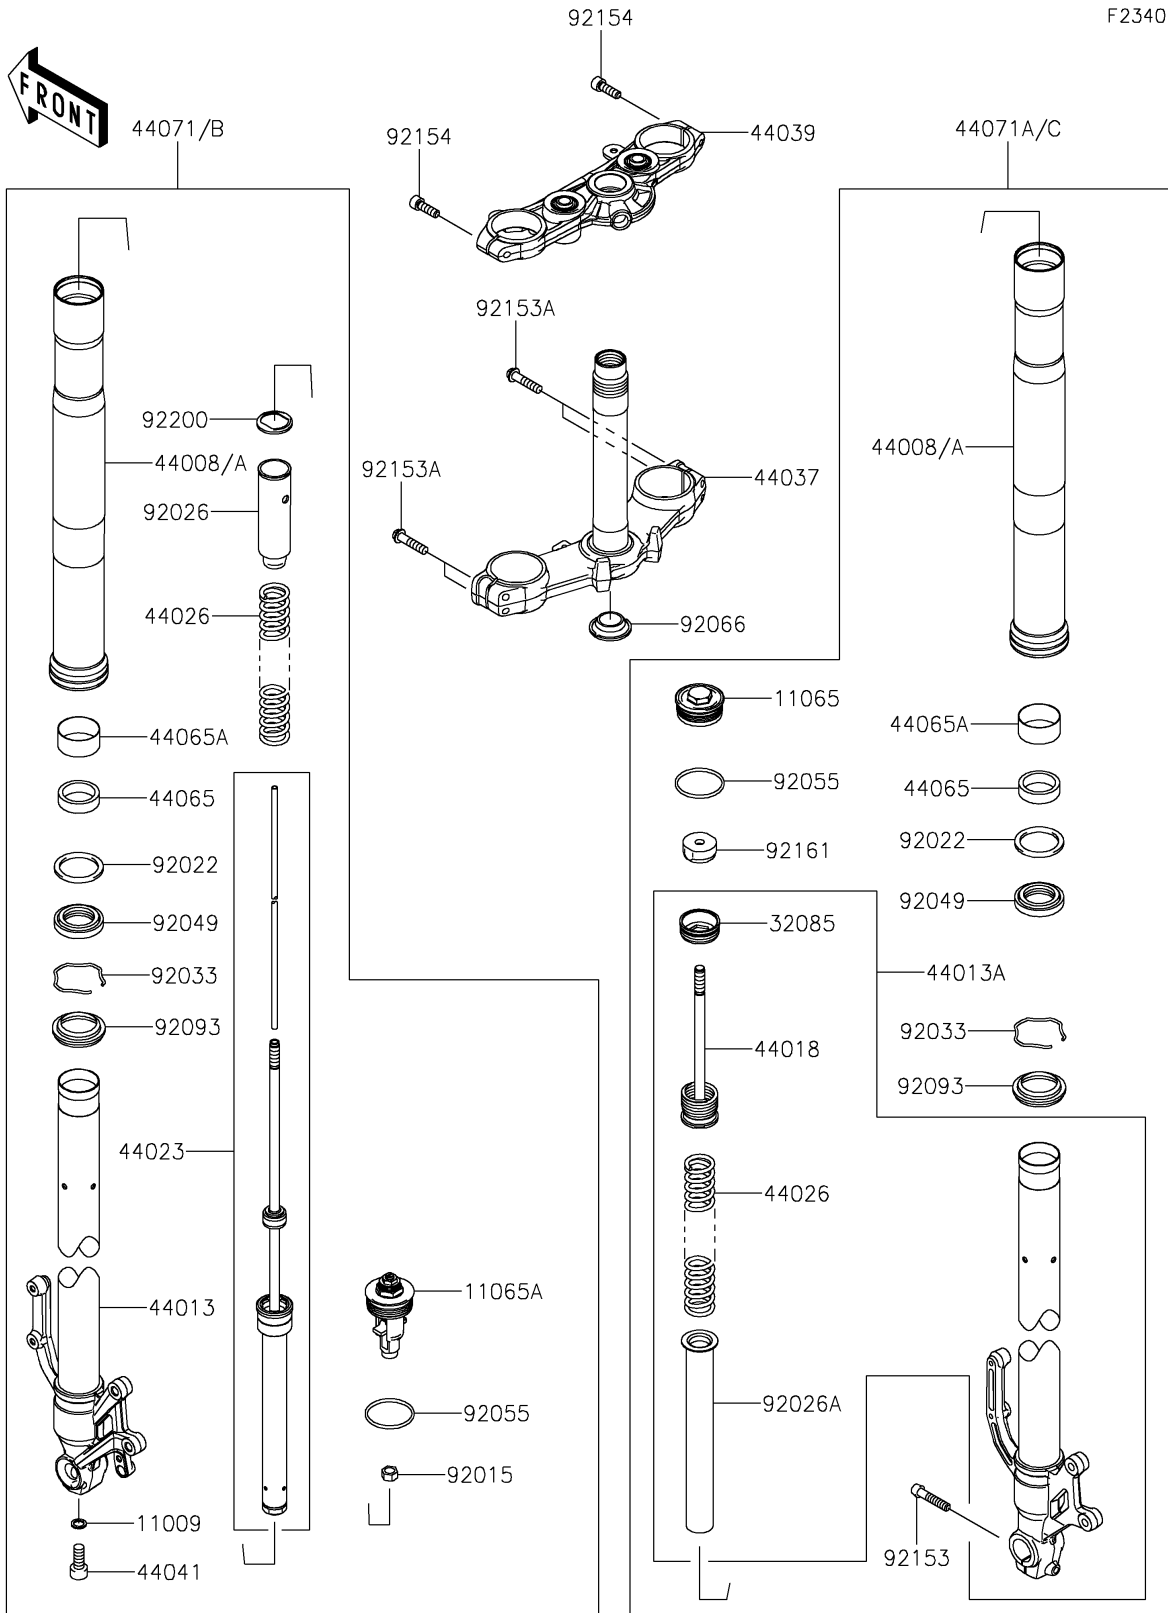

2022 Z900

PARTS DIAGRAM

Front Fork

F2340

2022 Z900

PARTS LIST

Front Fork

Kawasaki

Let the Good Times Roll®

ITEM NAME

PART NUMBER

QUANTITY
