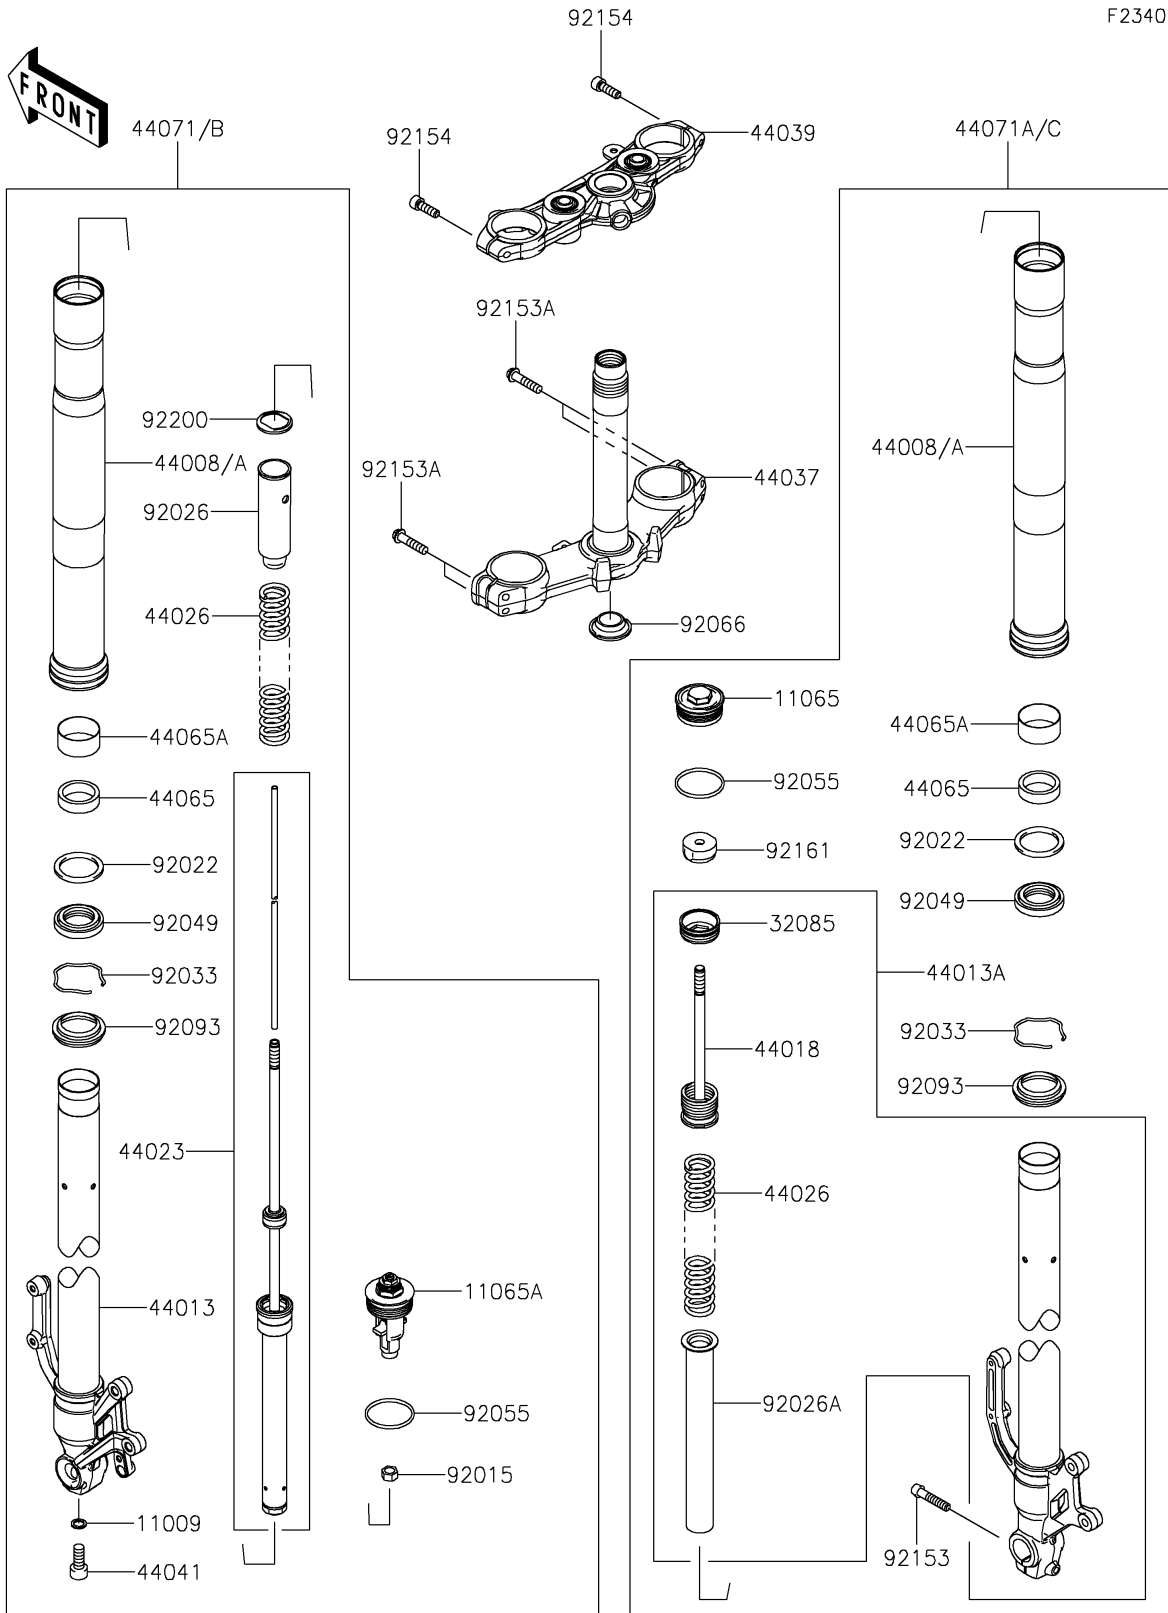

2022 Z900

PARTS DIAGRAM

Front Fork