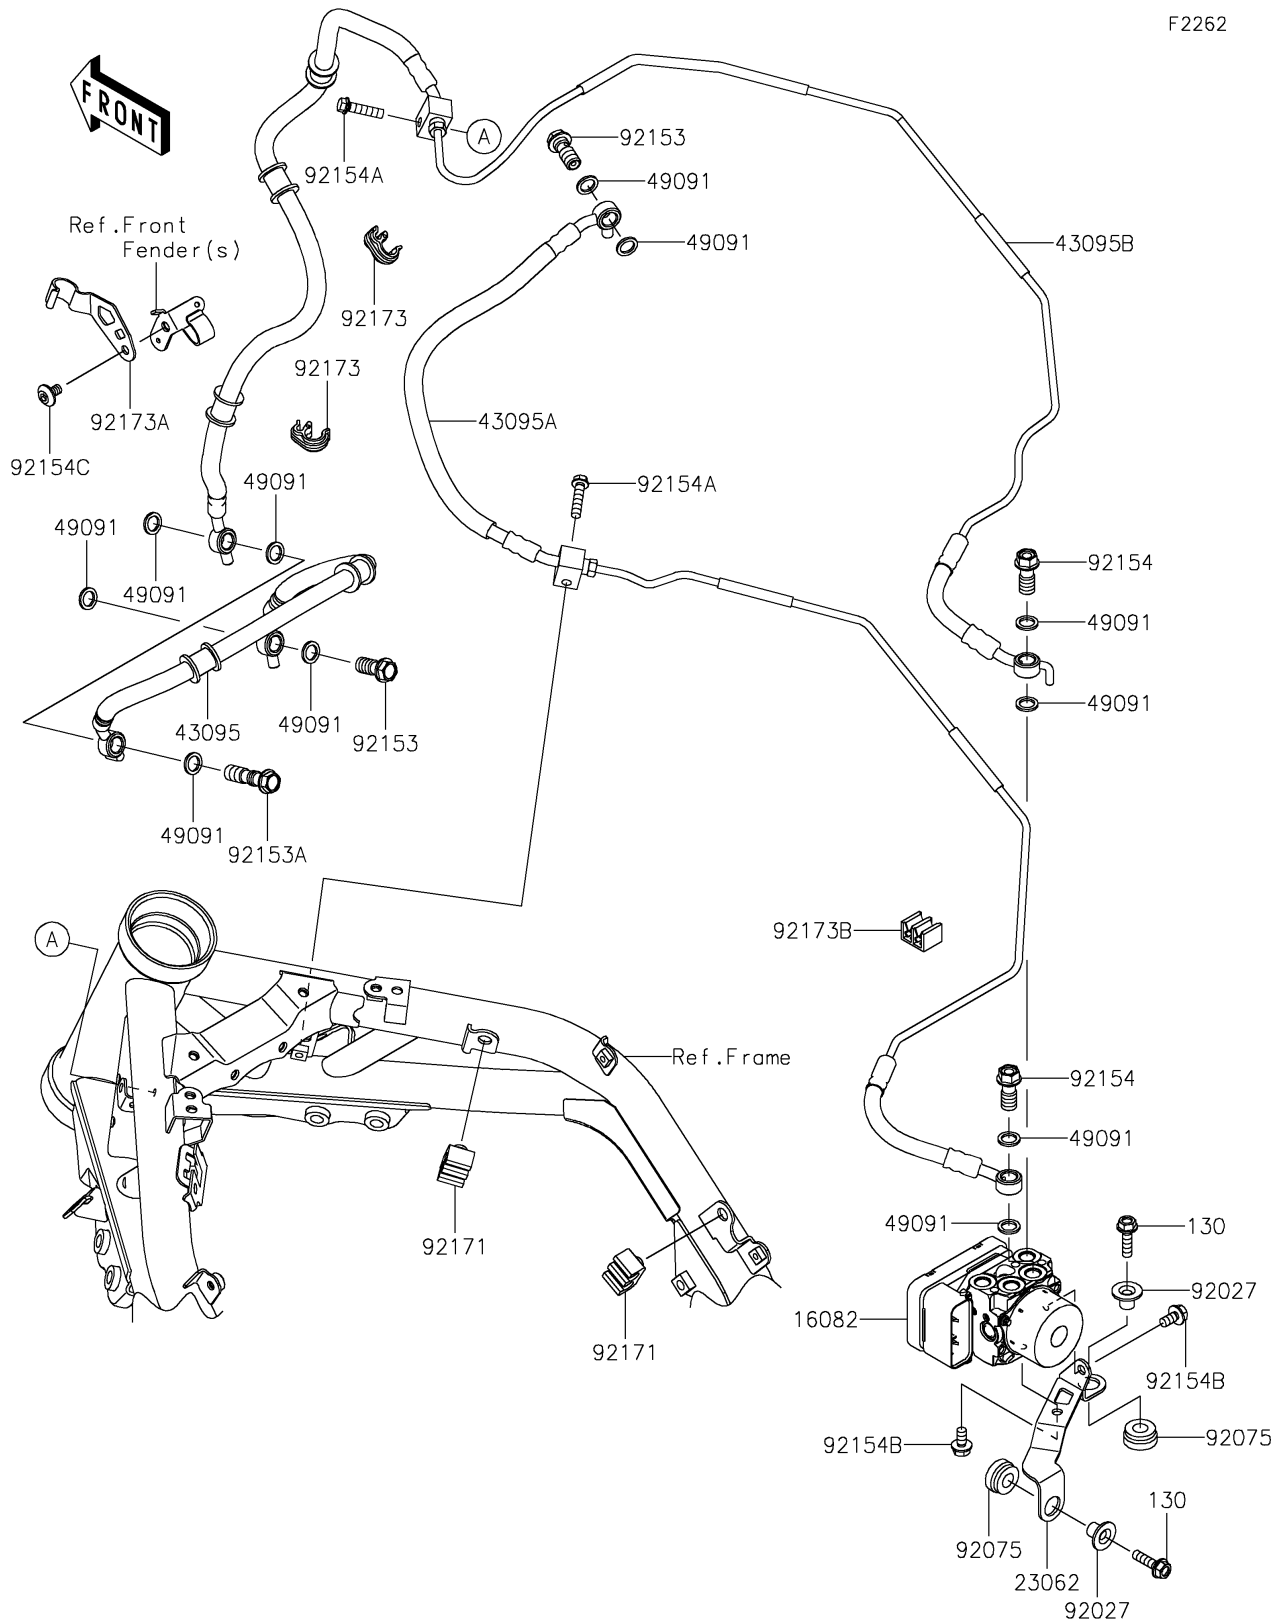

2022 Z900

PARTS DIAGRAM

Brake Piping

F2262

2022 Z900

PARTS LIST

Brake Piping

Kawasaki

Let the Good Times Roll®

ITEM NAME

PART NUMBER

QUANTITY
