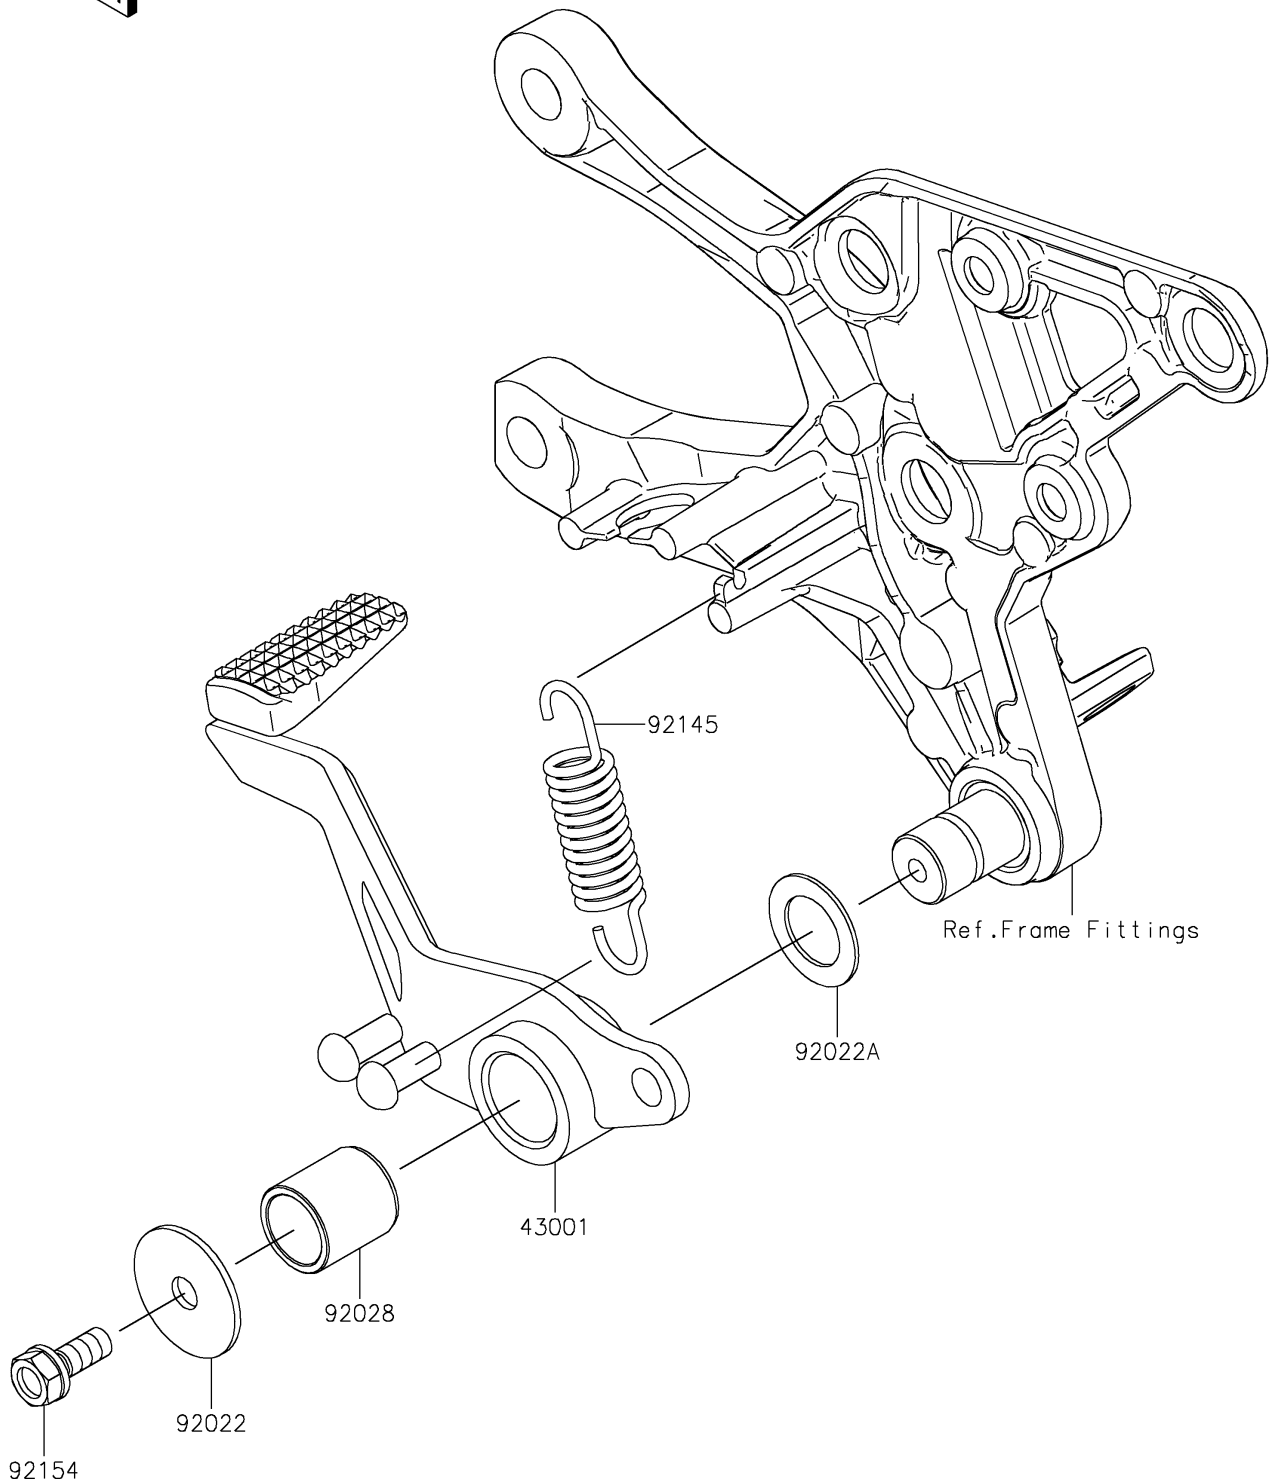

2022 Z900

PARTS DIAGRAM

Brake Pedal/Torque Link

F2260

2022 Z900

PARTS LIST

Brake Pedal/Torque Link

Kawasaki

Let the Good Times Roll®

ITEM NAME

PART NUMBER

QUANTITY
