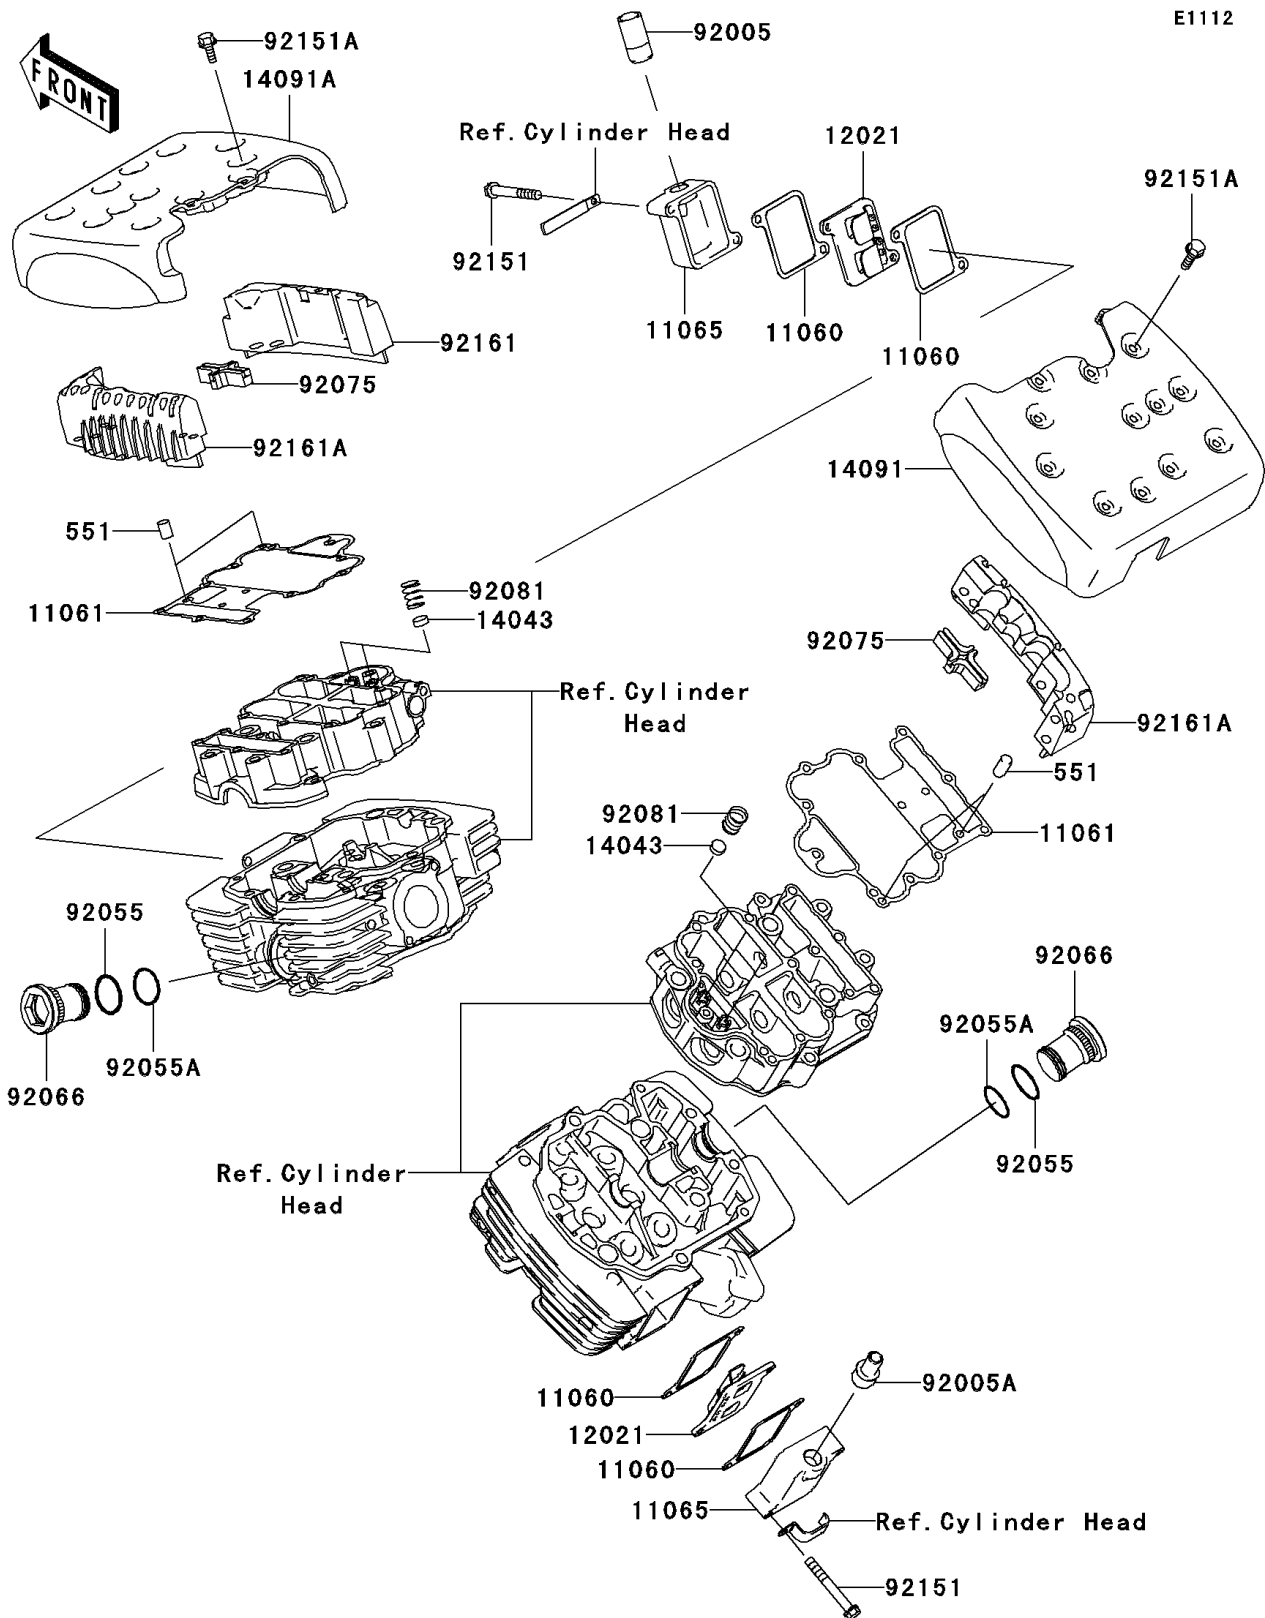

2008 Vulcan® 1600 Classic

PARTS DIAGRAM

Cylinder Head Cover

2008 Vulcan[®] 1600 Classic

PARTS LIST

Cylinder Head Cover

ITEM NAME

PART NUMBER

QUANTITY
