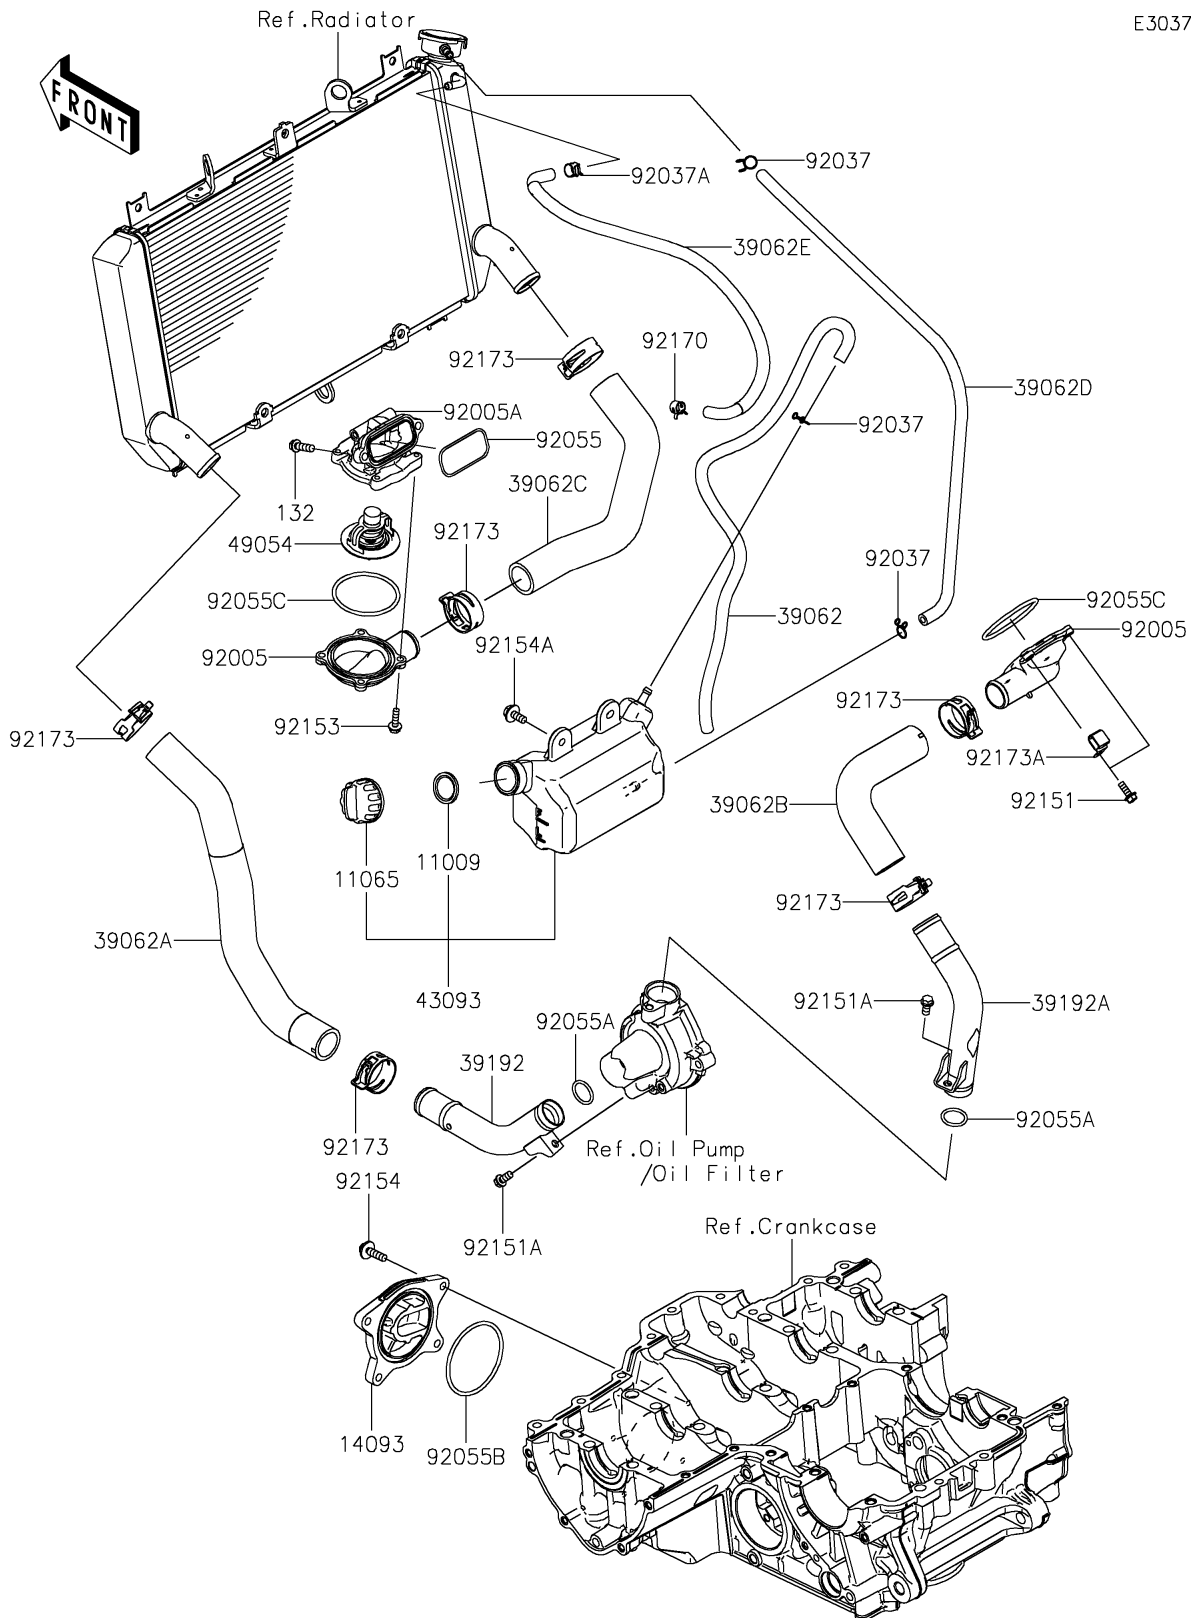

2022 Z900

PARTS DIAGRAM

Water Pipe

E3037

2022 Z900

PARTS LIST

Water Pipe

Kawasaki

Let the Good Times Roll®

ITEM NAME	PART NUMBER	QUANTITY
GASKET,RESERVOIR TANK CAP (Ref # 11009)	11009-1145	1
CAP (Ref # 11065)	11065-0980	1
COVER (Ref # 14093)	14093-0144	1
HOSE-COOLING,OVERFLOW (Ref # 39062)	39062-0618	1
HOSE-COOLING,RADIATOR-W/PIPE (Ref # 39062A)	39062-0758	1
HOSE-COOLING,W/PIPE-CYLINDER (Ref # 39062B)	39062-0785	1
HOSE-COOLING,CYLINDER-RADIATOR (Ref # 39062C)	39062-0786	1
HOSE-COOLING,5.5X10.5X570 (Ref # 39062D)	39062-0887	1
HOSE-COOLING,AIR BLEED (Ref # 39062E)	39062-0890	1
PIPE-WATER,RADIATOR-WATER PUMP (Ref # 39192)	39192-0631	1
PIPE-WATER,WATER PUMP-CYLINDER (Ref # 39192A)	39192-0644	1
RESERVOIR-ASSY-TANK (Ref # 43093)	43093-0006	1
THERMOSTAT (Ref # 49054)	49054-0004	1
FITTING,THERMO CAP (Ref # 92005)	92005-0842	2
FITTING,THERMO CASE (Ref # 92005A)	92005-0846	1
CLAMP,TUBE (Ref # 92037)	92037-147	3
CLAMP,TUBE (Ref # 92037A)	92037-1505	1
RING-O,YP 27.6 57.6 1.9 (Ref # 92055)	92055-0021	1
RING-O,20.8X2.4 (Ref # 92055A)	92055-0114	2
RING-O,63.3MM (Ref # 92055B)	92055-0739	1
RING-O,53.5X2.6 (Ref # 92055C)	92055-0831	2
BOLT,5X14 (Ref # 92151)	92151-1764	4
BOLT,6X12 (Ref # 92151A)	92151-1997	2
BOLT,FLANGED,5X18 (Ref # 92153)	92153-1588	4
BOLT,FLANGED,6X22 (Ref # 92154)	92154-0403	4
BOLT,UPSET-WP,6X16 (Ref # 92154A)	92154-1850	2
CLAMP (Ref # 92170)	92170-1493	1
CLAMP,34MM (Ref # 92173)	92173-1360	6
CLAMP (Ref # 92173A)	92173-1663	1

2022 Z900

PARTS LIST

Water Pipe

ITEM NAME	PART NUMBER	QUANTITY
BOLT-FLANGED-SMALL,6X20 (Ref # 132)	132BC0620	2