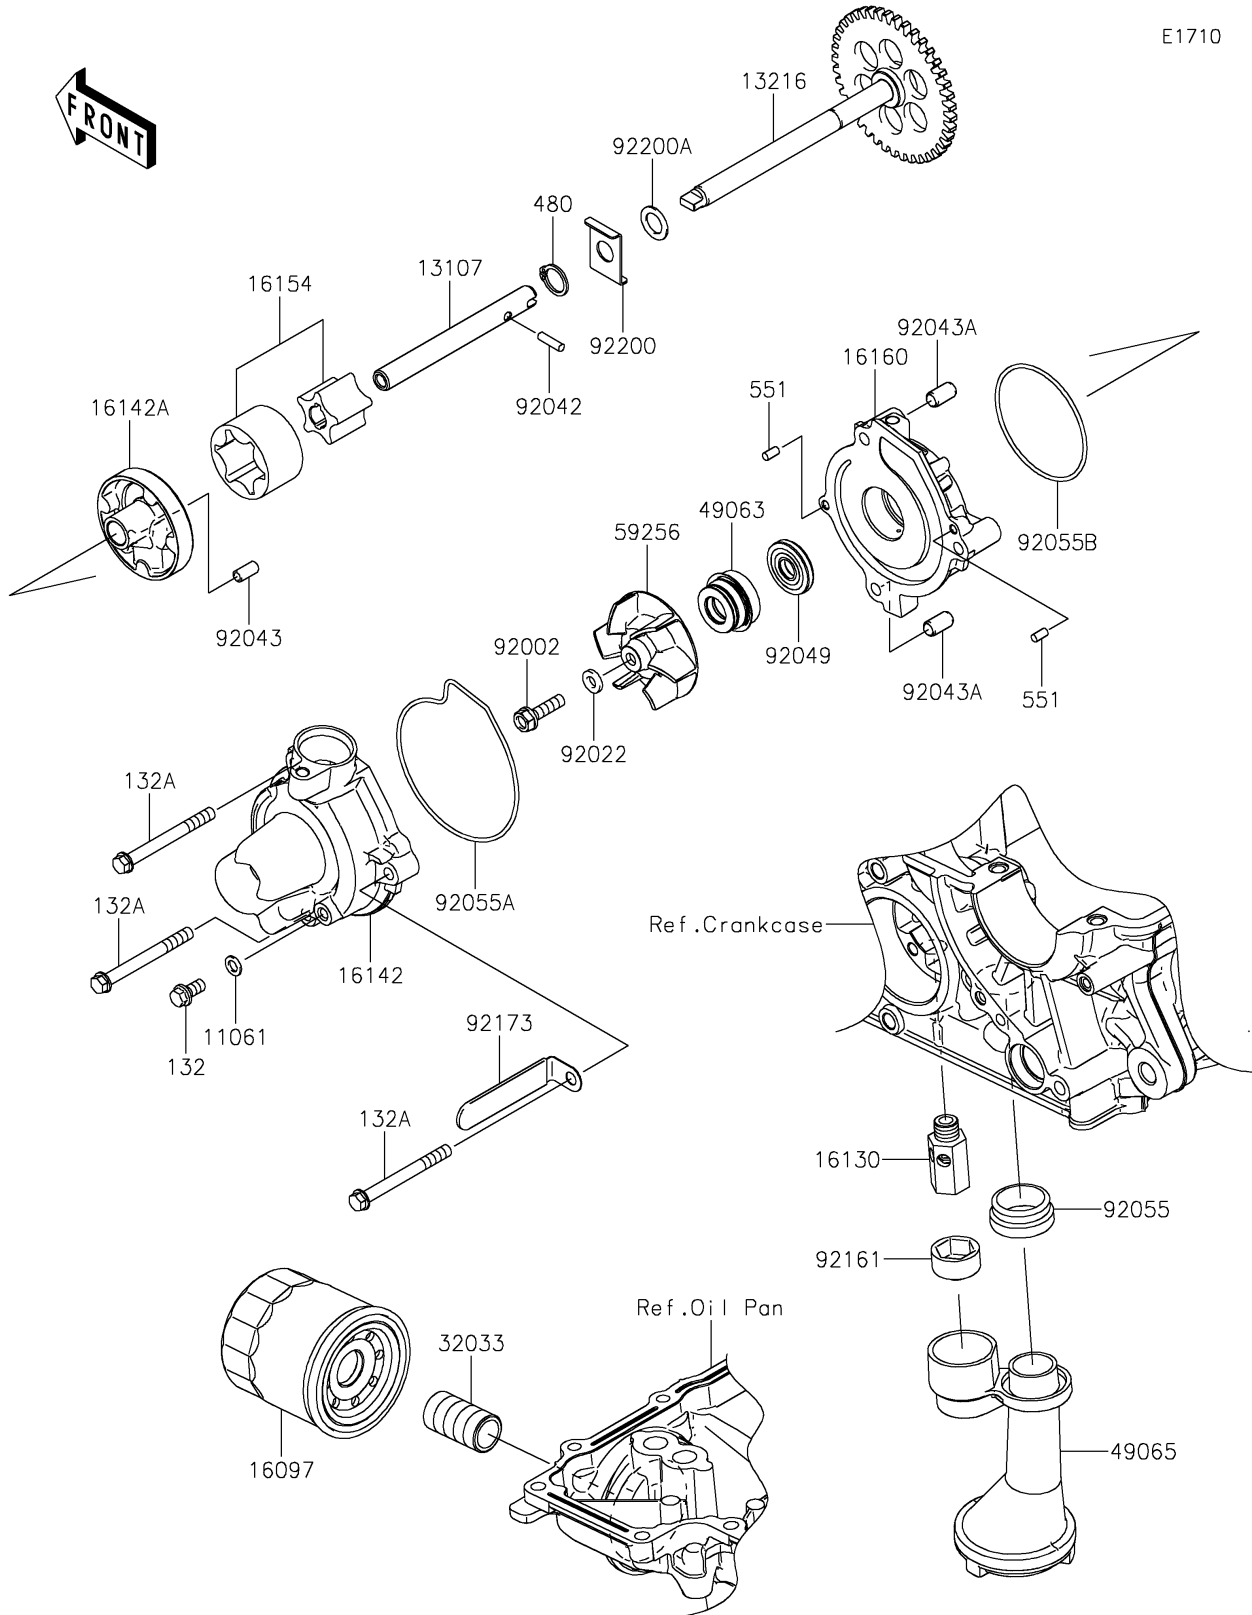

## PARTS DIAGRAM

### Oil Pump/Oil Filter

E1710

## PARTS LIST

### Oil Pump/Oil Filter

**Kawasaki**

Let the Good Times Roll®

**ITEM NAME**

**PART NUMBER**

**QUANTITY**

---