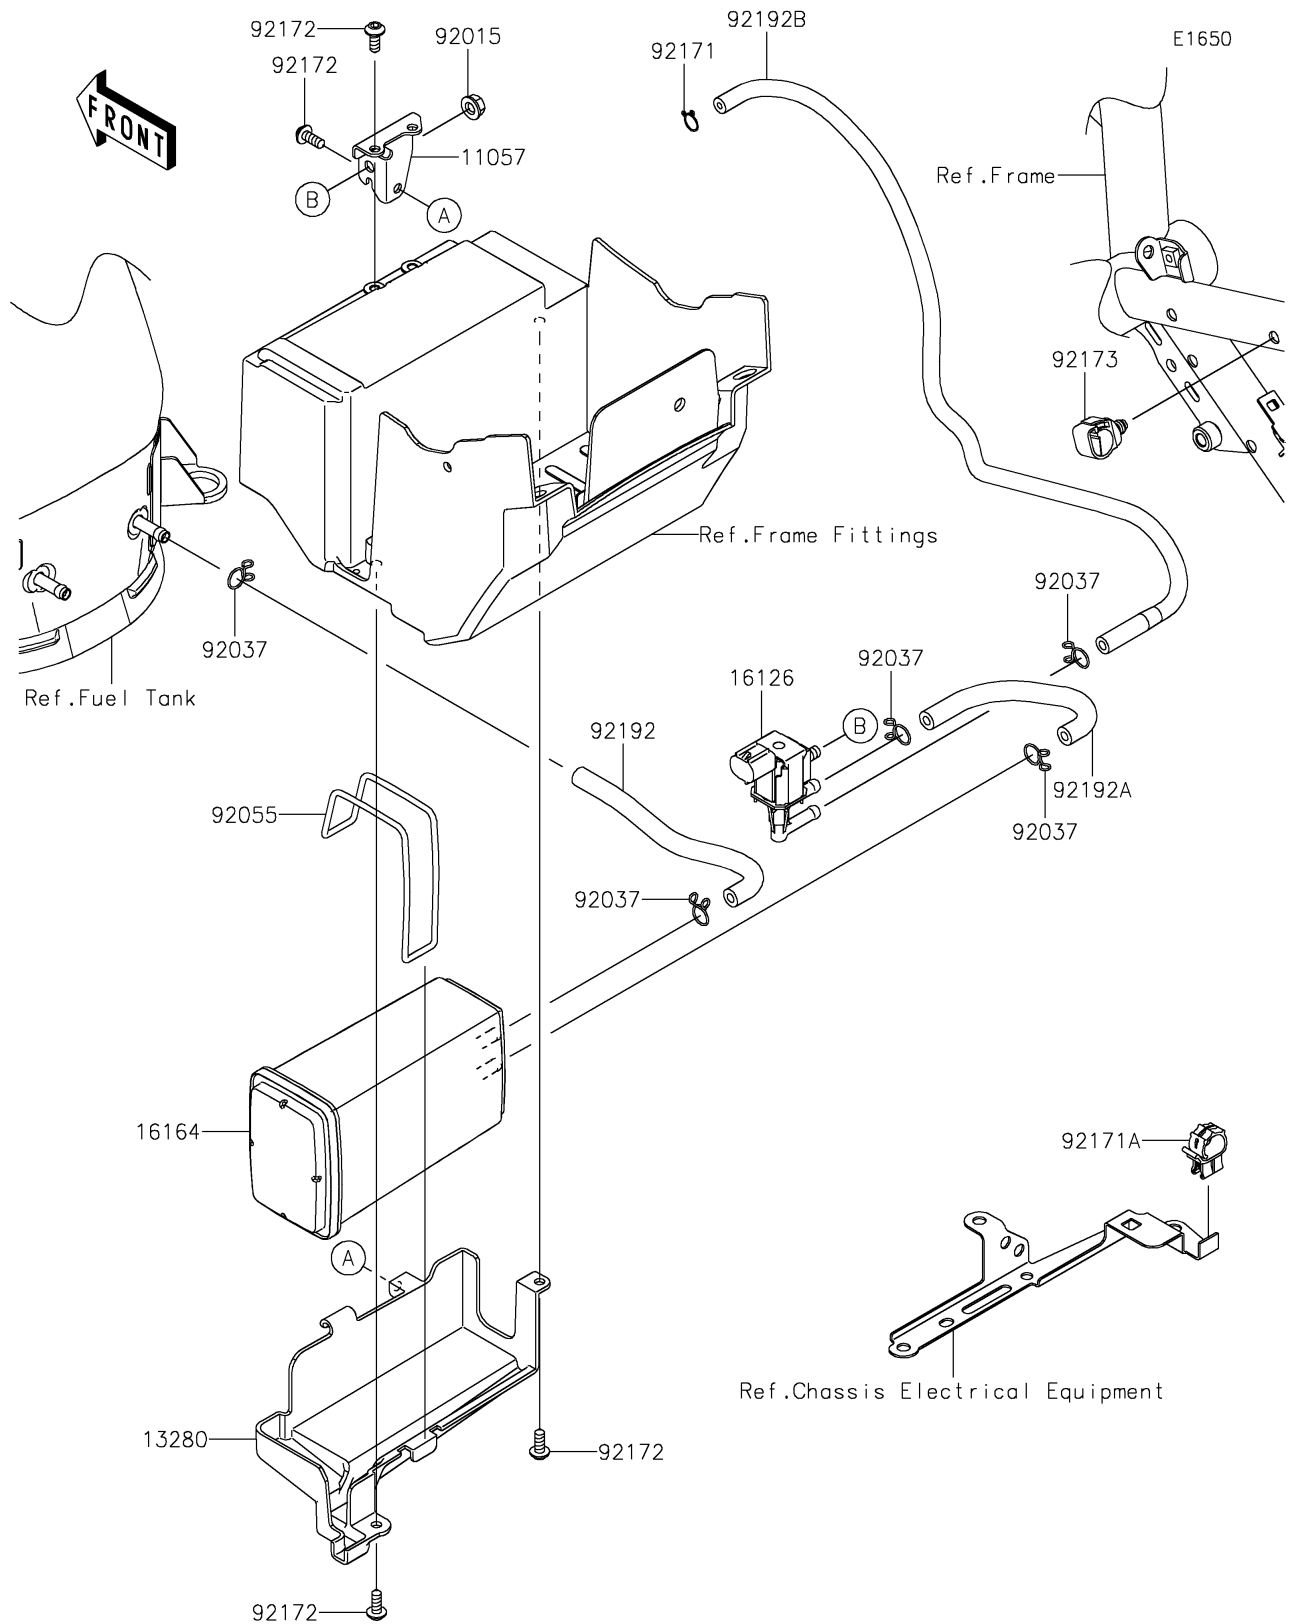

2022 Z900

PARTS DIAGRAM

Fuel Evaporative System(CA)

2022 Z900

PARTS LIST

Fuel Evaporative System(CA)

ITEM NAME	PART NUMBER	QUANTITY
BRACKET,PCV (Ref # 11057)	11057-0286	1
HOLDER,CANISTER (Ref # 13280)	13280-0880	1
VALVE,PCV (Ref # 16126)	16126-0740	1
CANISTER (Ref # 16164)	16164-0012	1
NUT,FLANGED,6MM (Ref # 92015)	92015-1367	1
CLAMP,TUBE (Ref # 92037)	92037-147	5
RING-O,104.4X3.1 (Ref # 92055)	92055-1020	1
CLAMP (Ref # 92171)	92171-0573	1
CLAMP,EDGE CLIP (Ref # 92171A)	92171-1722	1
SCREW,SOCKET,5X14 (Ref # 92172)	92172-0823	5
CLAMP,12MM DIA. (Ref # 92173)	92173-0736	1
TUBE,CANISTER-TANK (Ref # 92192)	92192-1690	1
TUBE,PCV-CANISTER (Ref # 92192A)	92192-1691	1
TUBE,PCV-THROTTLE BODY (Ref # 92192B)	92192-1779	1