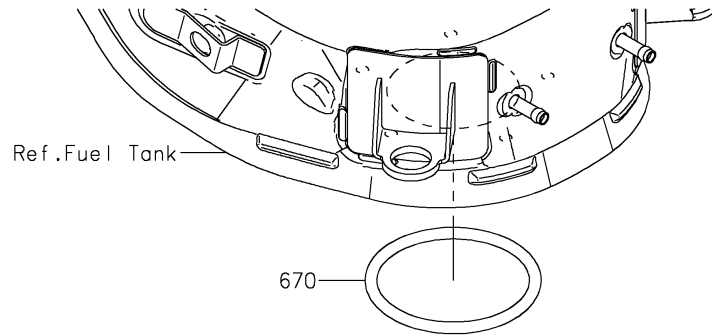

2022 Z900

PARTS DIAGRAM

Fuel Pump

E1520

2022 Z900

PARTS LIST

Fuel Pump

ITEM NAME	PART NUMBER	QUANTITY
PUMP-FUEL (Ref # 49040)	49040-0756	1
TUBE-ASSY,FUEL (Ref # 51044)	51044-0863	1
BOLT,FLANGED,6X12 (Ref # 92154)	92154-2335	5
KIT,FUEL FILTER (Ref # 99999)	99999-0522	1
O RING (Ref # 670)	670E5075	1