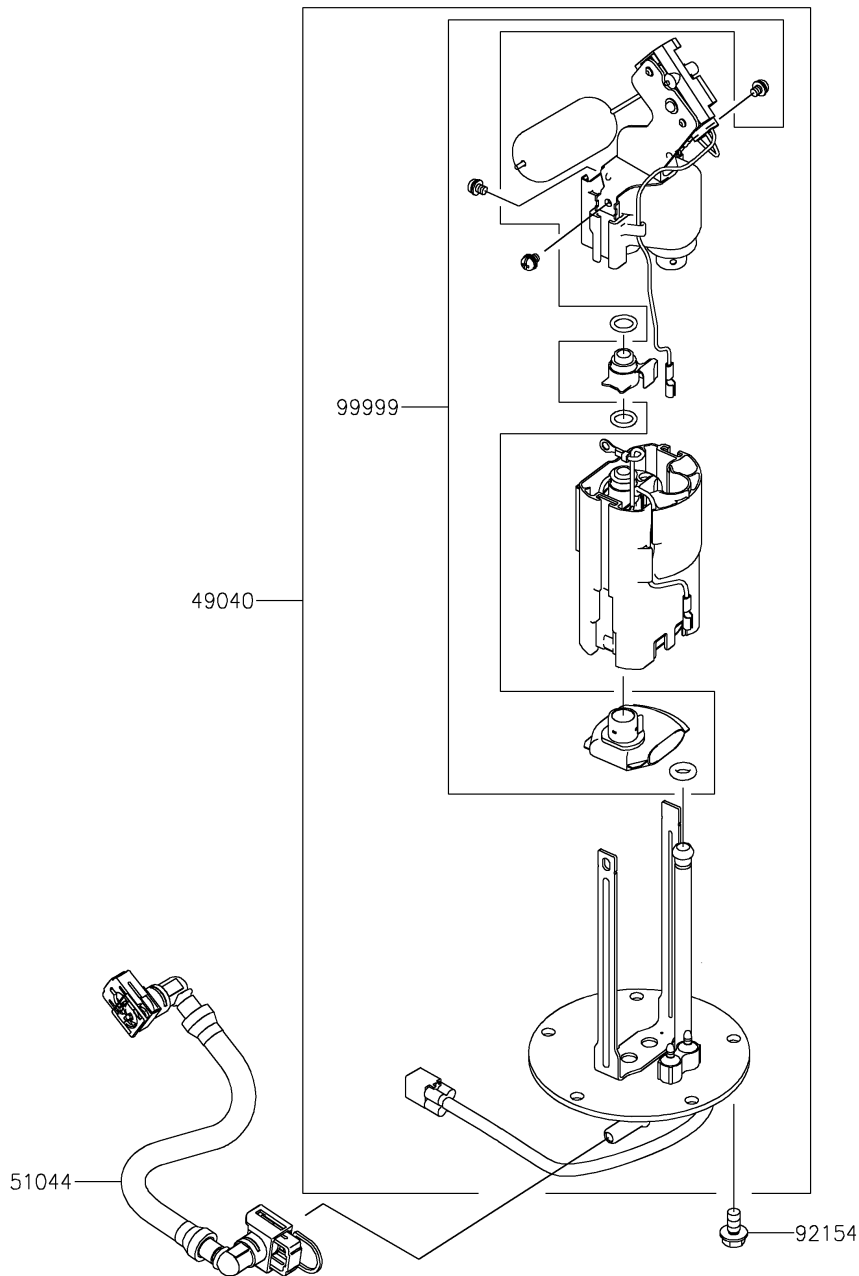

2022 Z900

PARTS DIAGRAM

Fuel Pump

E1520

2022 Z900

PARTS LIST

Fuel Pump

ITEM NAME	PART NUMBER	QUANTITY
PUMP-FUEL (Ref # 49040)	49040-0756	1
TUBE-ASSY,FUEL (Ref # 51044)	51044-0863	1
BOLT,FLANGED,6X12 (Ref # 92154)	92154-2335	5
KIT,FUEL FILTER (Ref # 99999)	99999-0522	1
O RING (Ref # 670)	670E5075	1