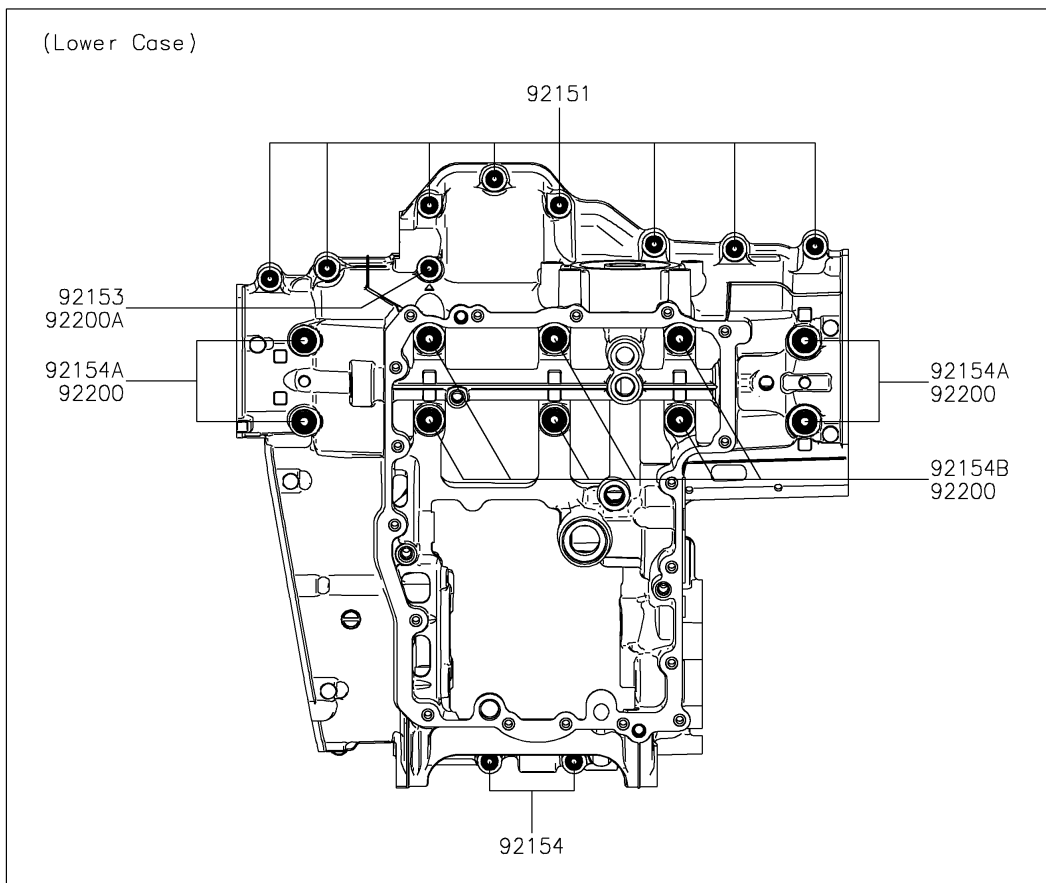

2022 Z900

PARTS DIAGRAM

Crankcase Bolt Pattern

E1412

2022 Z900

PARTS LIST

Crankcase Bolt Pattern

Kawasaki

Let the Good Times Roll®

ITEM NAME

PART NUMBER

QUANTITY
