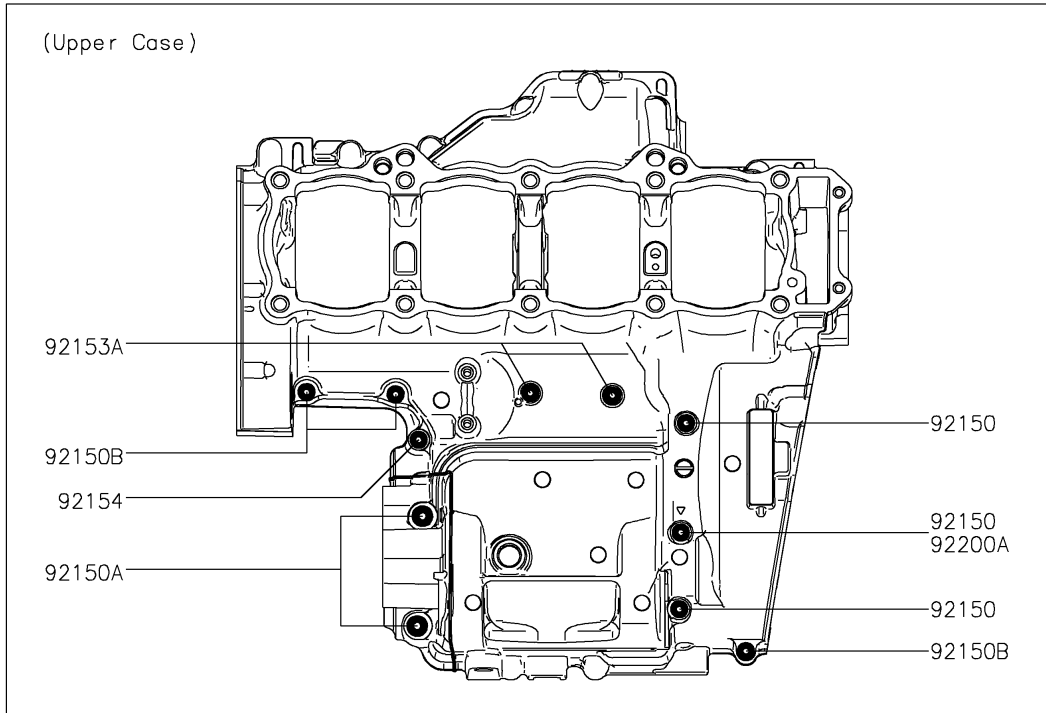

2022 Z900

PARTS DIAGRAM

Crankcase Bolt Pattern

E1412

2022 Z900

PARTS LIST

Crankcase Bolt Pattern

Kawasaki

Let the Good Times Roll®

ITEM NAME

PART NUMBER

QUANTITY
