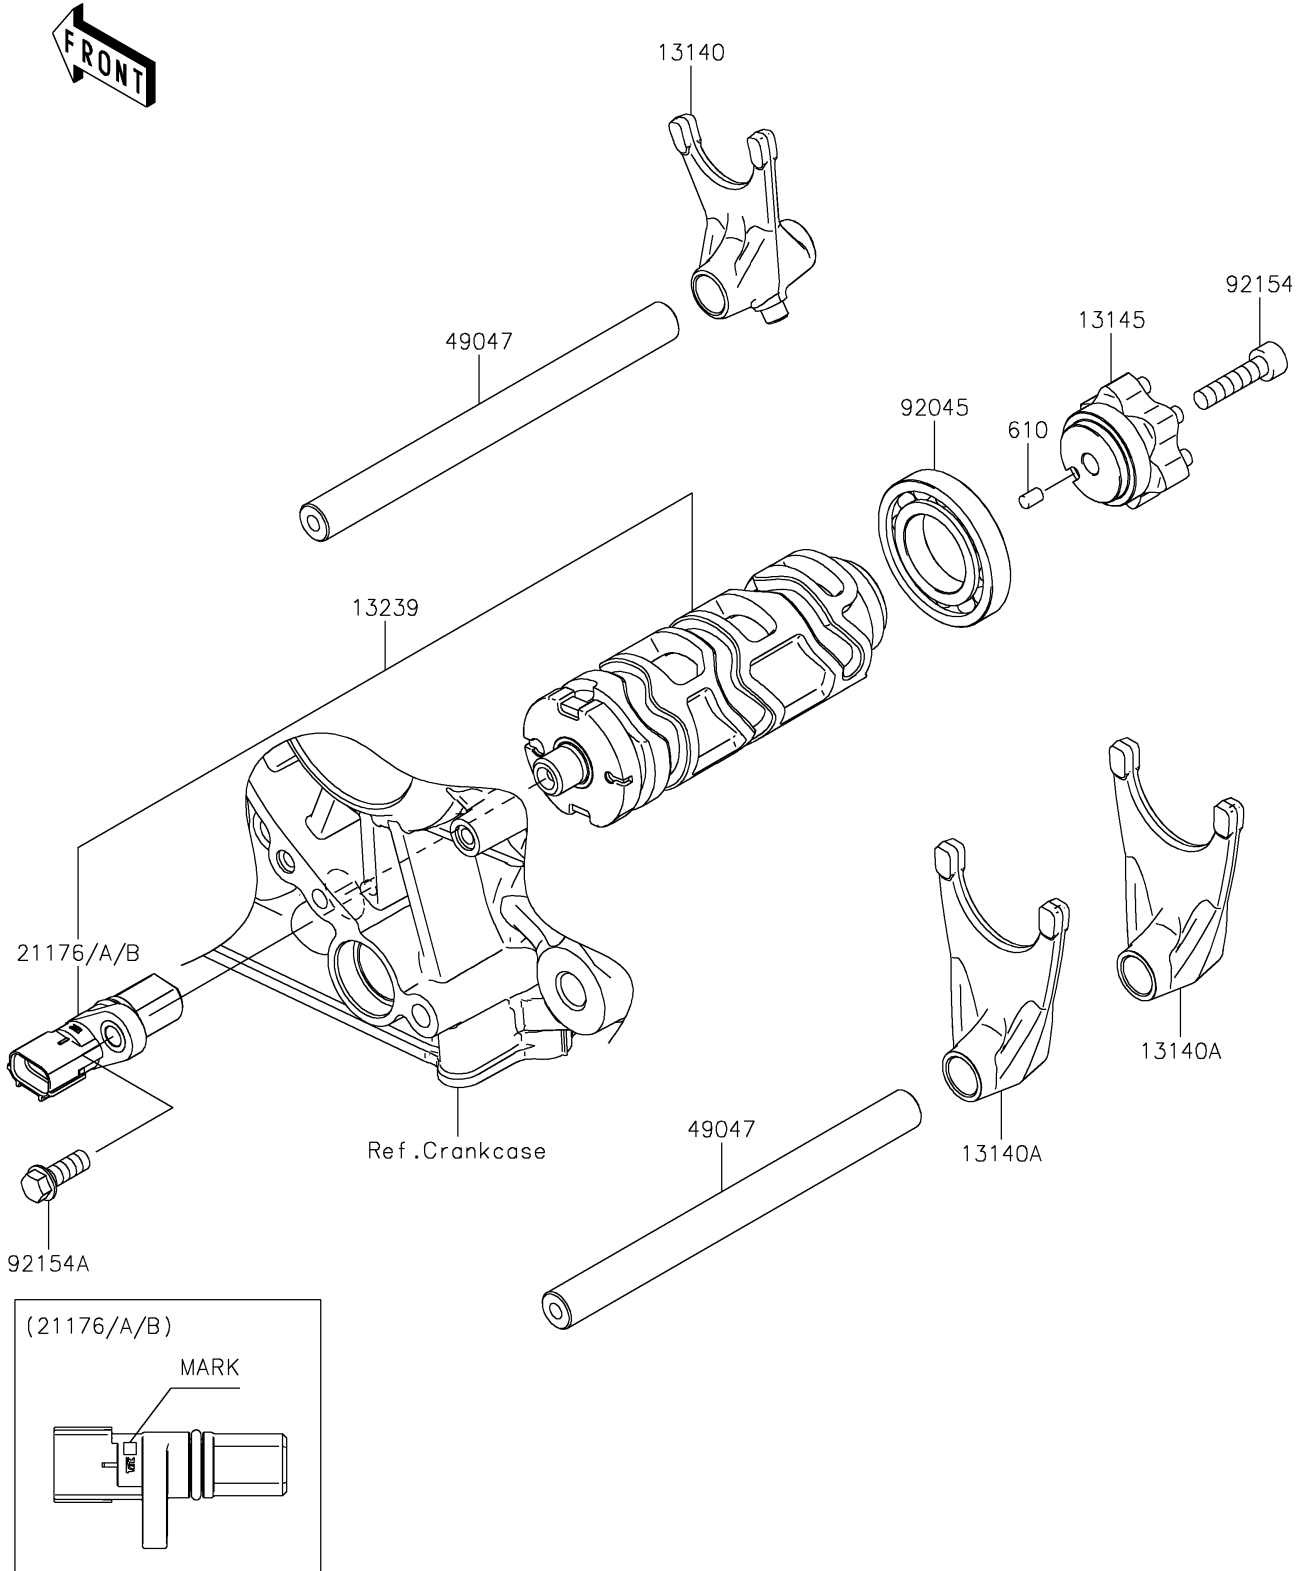

2022 Z900

PARTS DIAGRAM

Gear Change Drum/Shift Fork(s)

E1362

2022 Z900

PARTS LIST

Gear Change Drum/Shift Fork(s)

ITEM NAME	PART NUMBER	QUANTITY
FORK-SHIFT (Ref # 13140)	13140-0061	1
FORK-SHIFT (Ref # 13140A)	13140-0062	2
CAM-CHANGE DRUM (Ref # 13145)	13145-0568	1
DRUM-ASSY-CHANGE (Ref # 13239)	13239-0581	1
SENSOR,GEAR POSITION,M MARK (Ref # 21176)	21176-0825	1
SENSOR,GEAR POSITION,H MARK (Ref # 21176A)	21176-0845	1
SENSOR,GEAR POSITION,L MARK (Ref # 21176B)	21176-0846	1
ROD-SHIFT (Ref # 49047)	49047-0644	2
BEARING-BALL,16005 (Ref # 92045)	92045-1045	1
BOLT,SOCKET,6X25 (Ref # 92154)	92154-0477	1
BOLT,FLANGED,6X16 (Ref # 92154A)	92154-2096	1
ROLLER,4X6 (Ref # 610)	610A0406	1