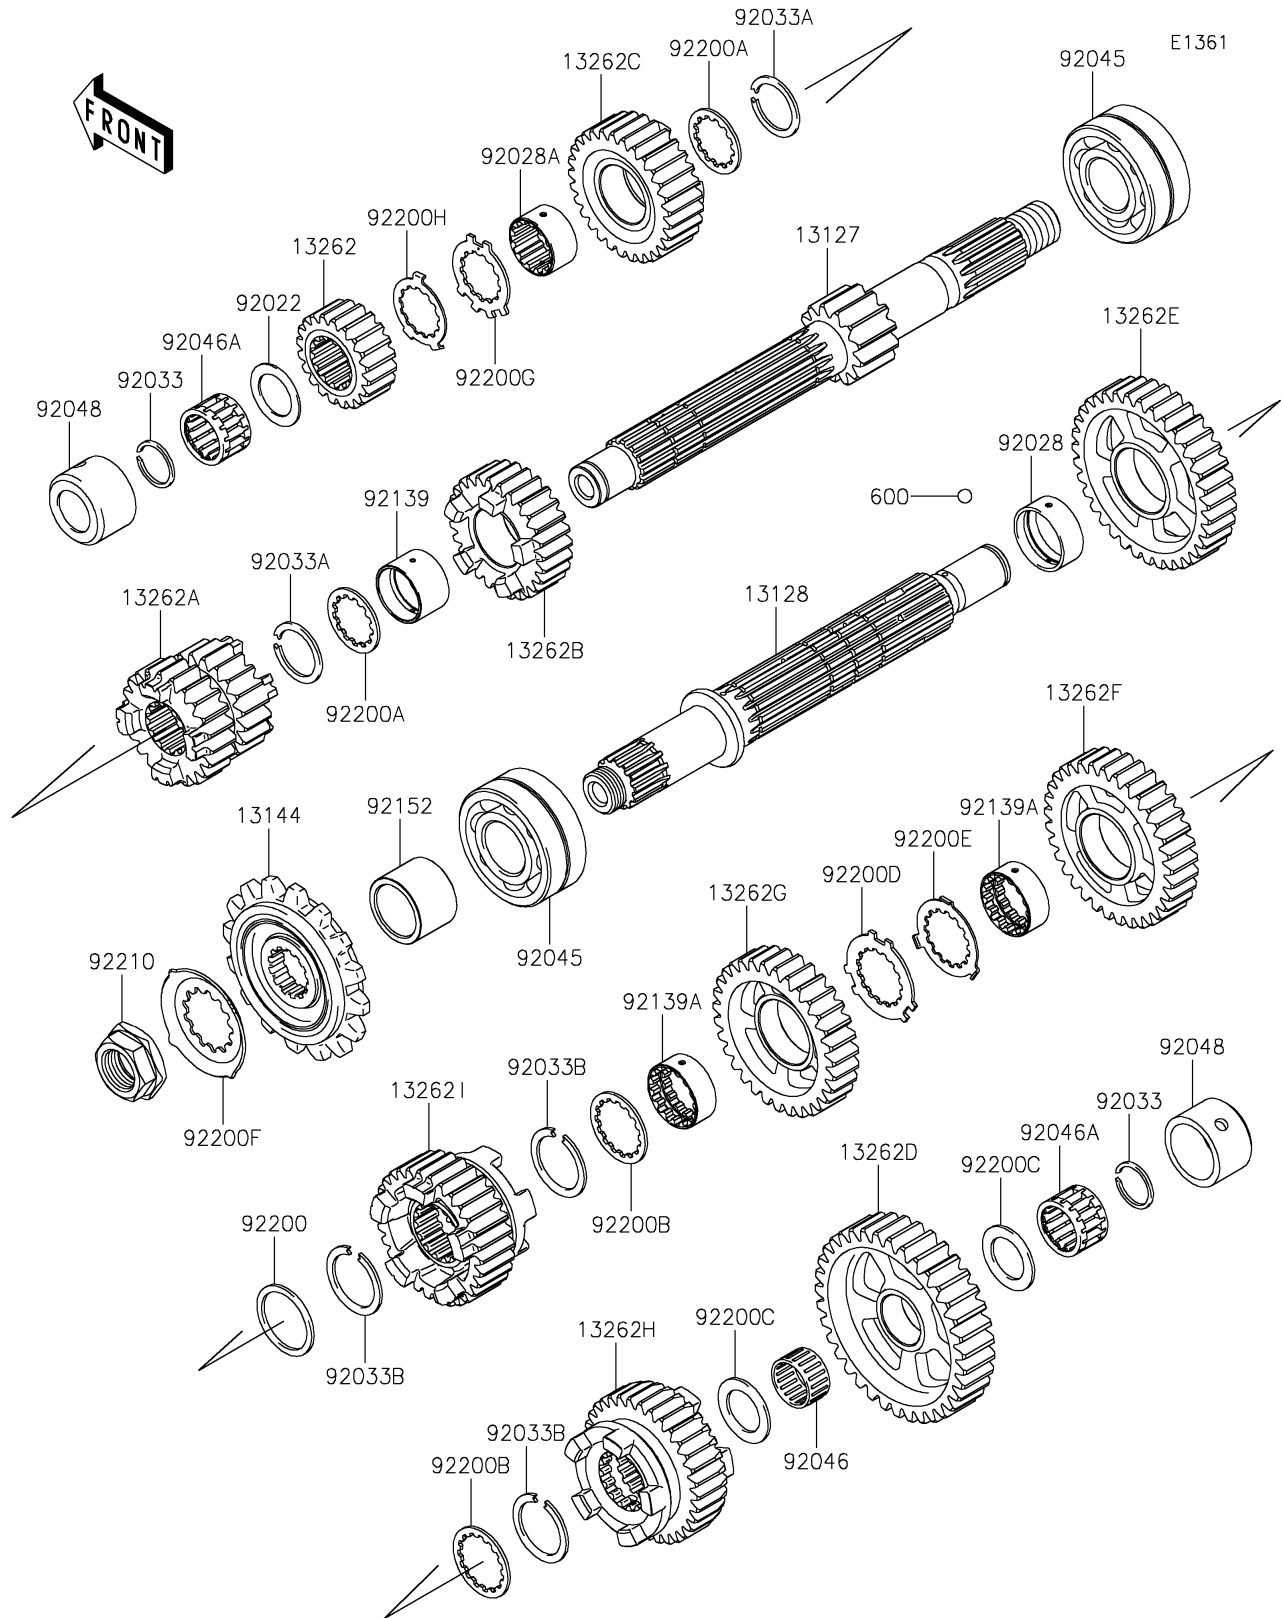

2022 Z900

PARTS DIAGRAM

Transmission

2022 Z900

PARTS LIST

Transmission

ITEM NAME	PART NUMBER	QUANTITY
SHAFT-TRANSMISSION INPUT,13T (Ref # 13127)	13127-0674	1
SHAFT-TRANSMISSION OUTPUT (Ref # 13128)	13128-0698	1
SPROCKET-OUTPUT,15T (Ref # 13144)	13144-0579	1
GEAR,INPUT 2ND,17T (Ref # 13262)	13262-1233	1
GEAR,INPUT 3RD&4TH,20T&22T (Ref # 13262A)	13262-1234	1
GEAR,INPUT 5TH,27T (Ref # 13262B)	13262-1235	1
GEAR,INPUT 6TH,29T (Ref # 13262C)	13262-1236	1
GEAR,OUTPUT LOW,35T (Ref # 13262D)	13262-1237	1
GEAR,OUTPUT 2ND,35T (Ref # 13262E)	13262-1238	1
GEAR,OUTPUT 3RD,33T (Ref # 13262F)	13262-1239	1
GEAR,OUTPUT 4TH,31T (Ref # 13262G)	13262-1240	1
GEAR,OUTPUT 5TH,33T (Ref # 13262H)	13262-1241	1
GEAR,OUTPUT 6TH,30T (Ref # 13262I)	13262-1242	1
WASHER,20.5X30X1,STEEL (Ref # 92022)	92022-112	1
BUSHING,OUTPUT,2ND (Ref # 92028)	92028-1739	1
BUSHING,INPUT TOP GEAR (Ref # 92028A)	92028-1915	1
RING-SNAP,20MM (Ref # 92033)	92033-015	2
RING-SNAP,24MM (Ref # 92033A)	92033-026	2
RING-SNAP,T=1.5 (Ref # 92033B)	92033-1249	3
BEARING-BALL,DAC2557NSSH (Ref # 92045)	92045-0003	2
BEARING-NEEDLE,K20X24X13 (Ref # 92046)	92046-1219	1
BEARING-NEEDLE,PK20X27X17X3 (Ref # 92046A)	92046-1303	2
RACE (Ref # 92048)	92048-0016	2
BUSHING,25X28X17.8 (Ref # 92139)	92139-0280	1
BUSHING,OUTPUT,3RD&4TH (Ref # 92139A)	92139-0281	2
COLLAR,SPROCKET (Ref # 92152)	92152-2263	1
WASHER,28.1X34.0X1.6 (Ref # 92200)	92200-0228	1
WASHER,25.2X31.0X1.5 (Ref # 92200A)	92200-1239	2
WASHER,28.5X34.0X1.5 (Ref # 92200B)	92200-1240	2

2022 Z900

PARTS LIST

Transmission

ITEM NAME	PART NUMBER	QUANTITY
WASHER,20.5X31X1.5 (Ref # 92200C)	92200-1375	2
WASHER,25.8X40.5X1.5 (Ref # 92200D)	92200-1522	1
WASHER,25.2X37.0X1.0 (Ref # 92200E)	92200-1523	1
WASHER (Ref # 92200F)	92200-1720	1
WASHER,22.6X34.2X1.5 (Ref # 92200G)	92200-1941	1
WASHER,22X32X1 (Ref # 92200H)	92200-1942	1
NUT,20MM (Ref # 92210)	92210-0850	1
BALL-STEEL,5/32 (Ref # 600)	600A0500	3