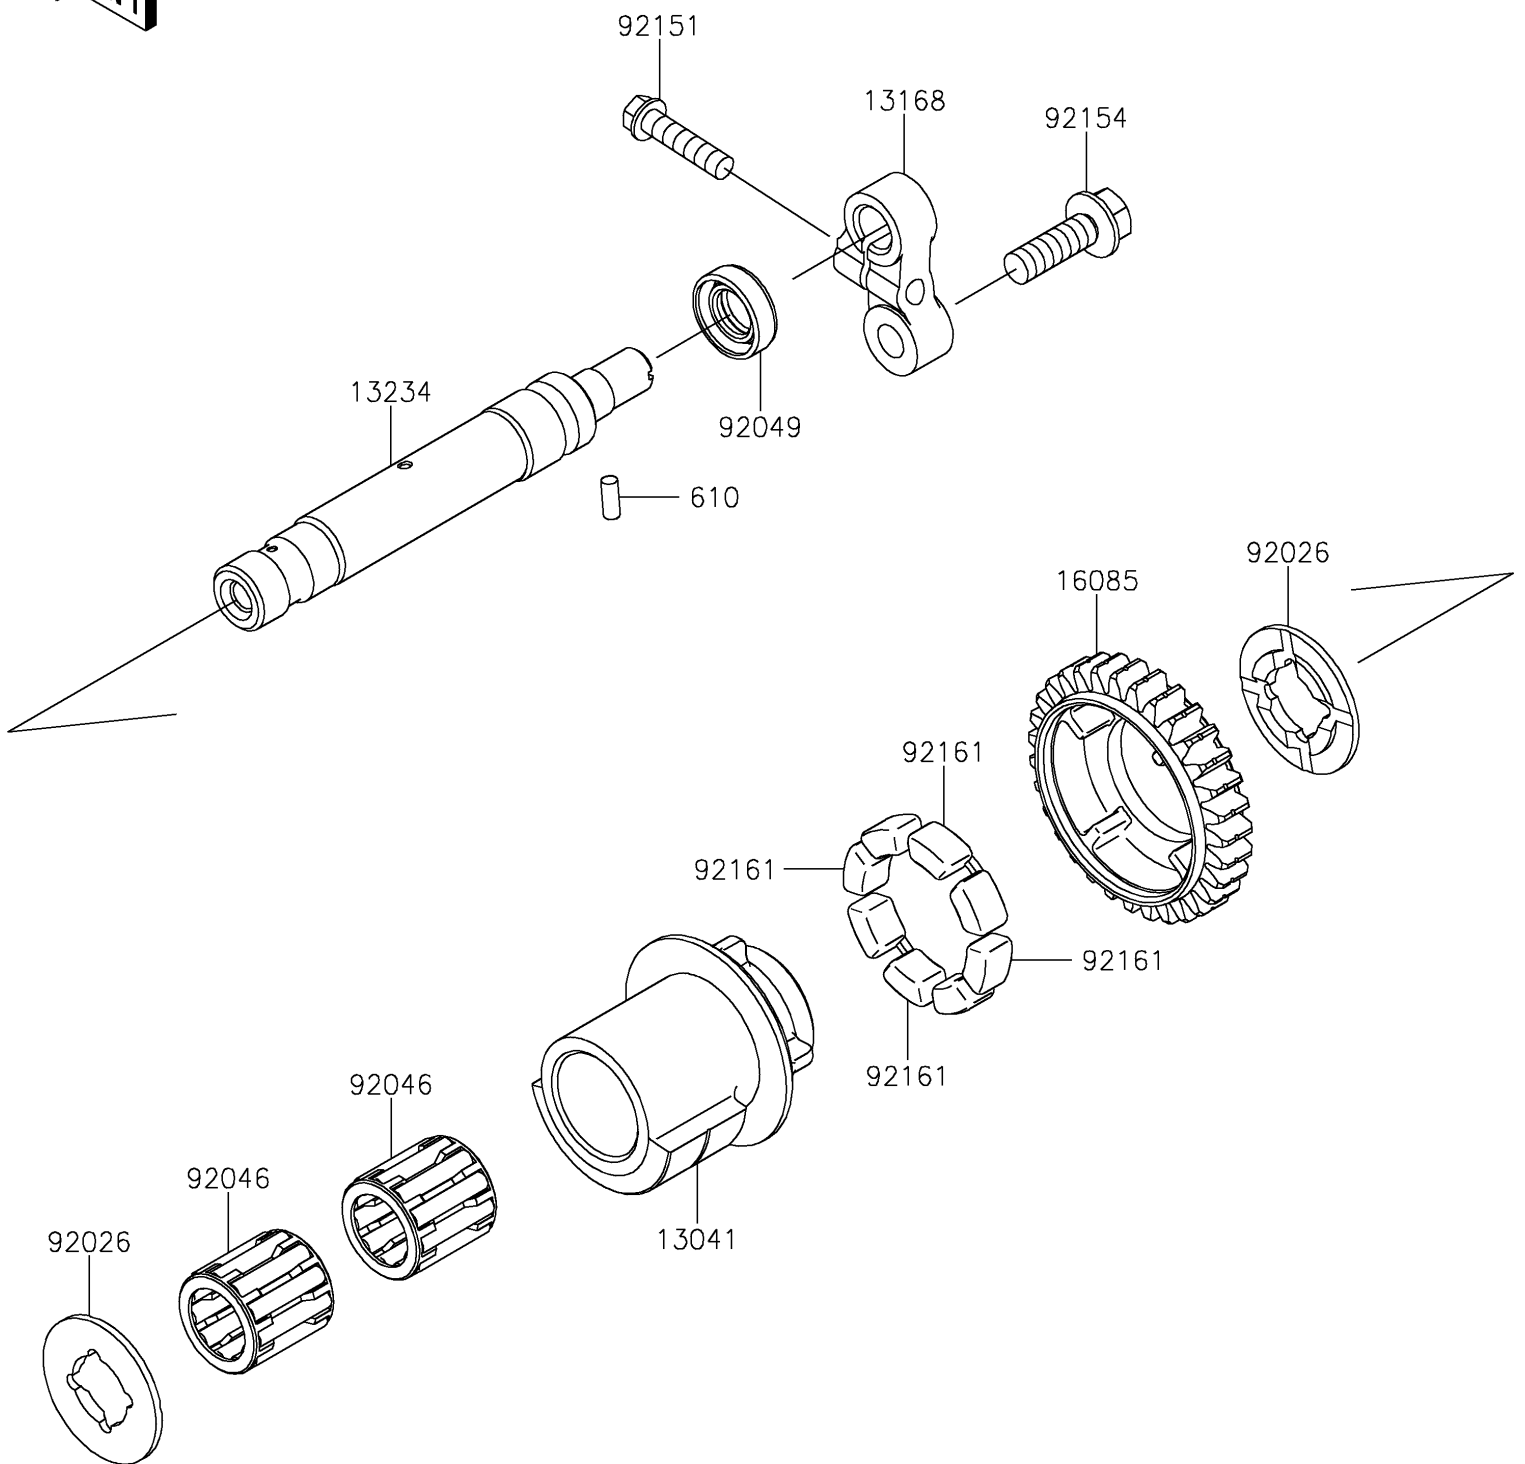

2022 Z900

PARTS DIAGRAM

Balancer

E1323

2022 Z900

PARTS LIST

Balancer

ITEM NAME	PART NUMBER	QUANTITY
BALANCER (Ref # 13041)	13041-0559	1
LEVER (Ref # 13168)	13168-0115	1
SHAFT-COMP (Ref # 13234)	13234-0038	1
GEAR,BALANCER,31T (Ref # 16085)	16085-0134	1
SPACER (Ref # 92026)	92026-0082	2
BEARING-NEEDLE (Ref # 92046)	92046-1266	2
SEAL-OIL,TC 12X22X7 (Ref # 92049)	92049-2204	1
BOLT,FLANGED-SMALL,6X25 (Ref # 92151)	92151-1930	1
BOLT,FLANGED,8X30 (Ref # 92154)	92154-1796	1
DAMPER (Ref # 92161)	92161-1055	4
ROLLER,4X10 (Ref # 610)	610A0410	1